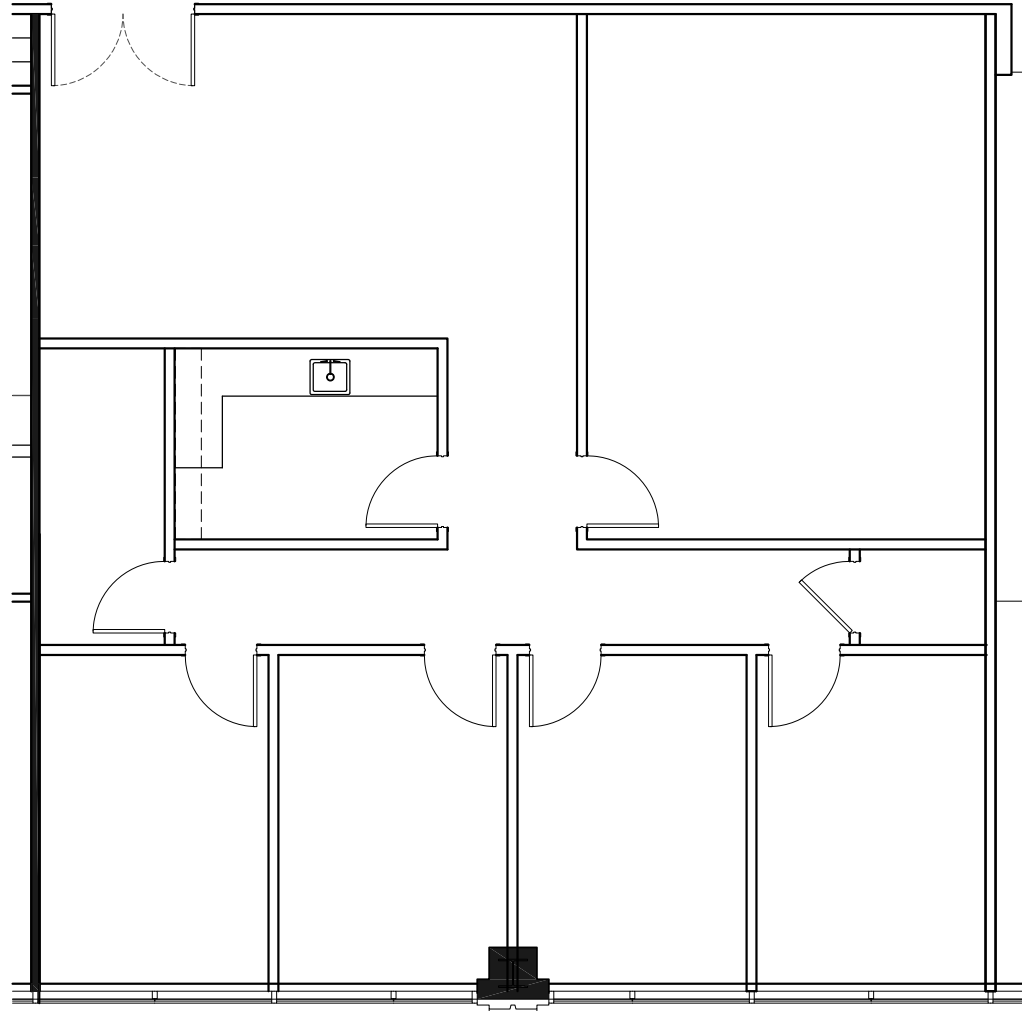

MetWest One

at MetWest International

4030 Boy Scout Blvd

4TH FLOOR | SUITE 460 | 1,921 SF