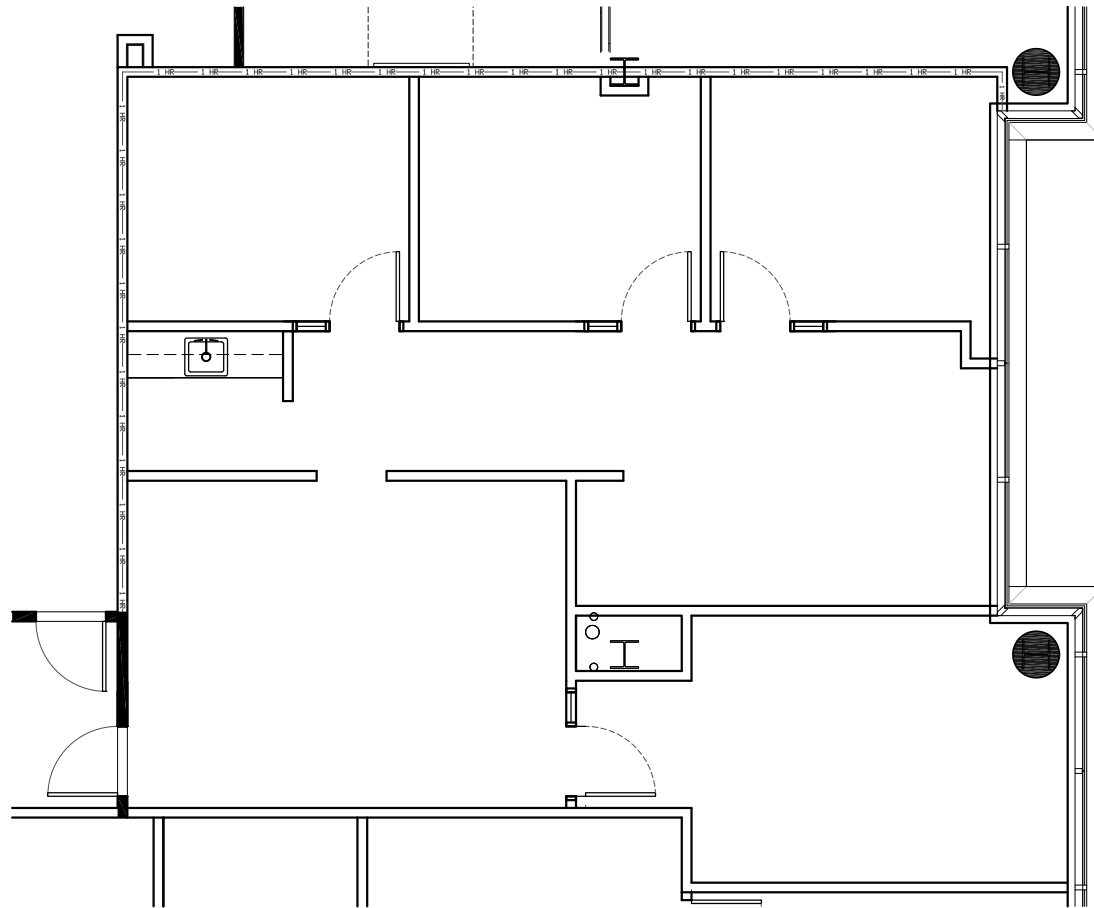

# MetWest One

at MetWest International

4030 Boy Scout Blvd

**4TH FLOOR | SUITE 490 | 1,487 SF**