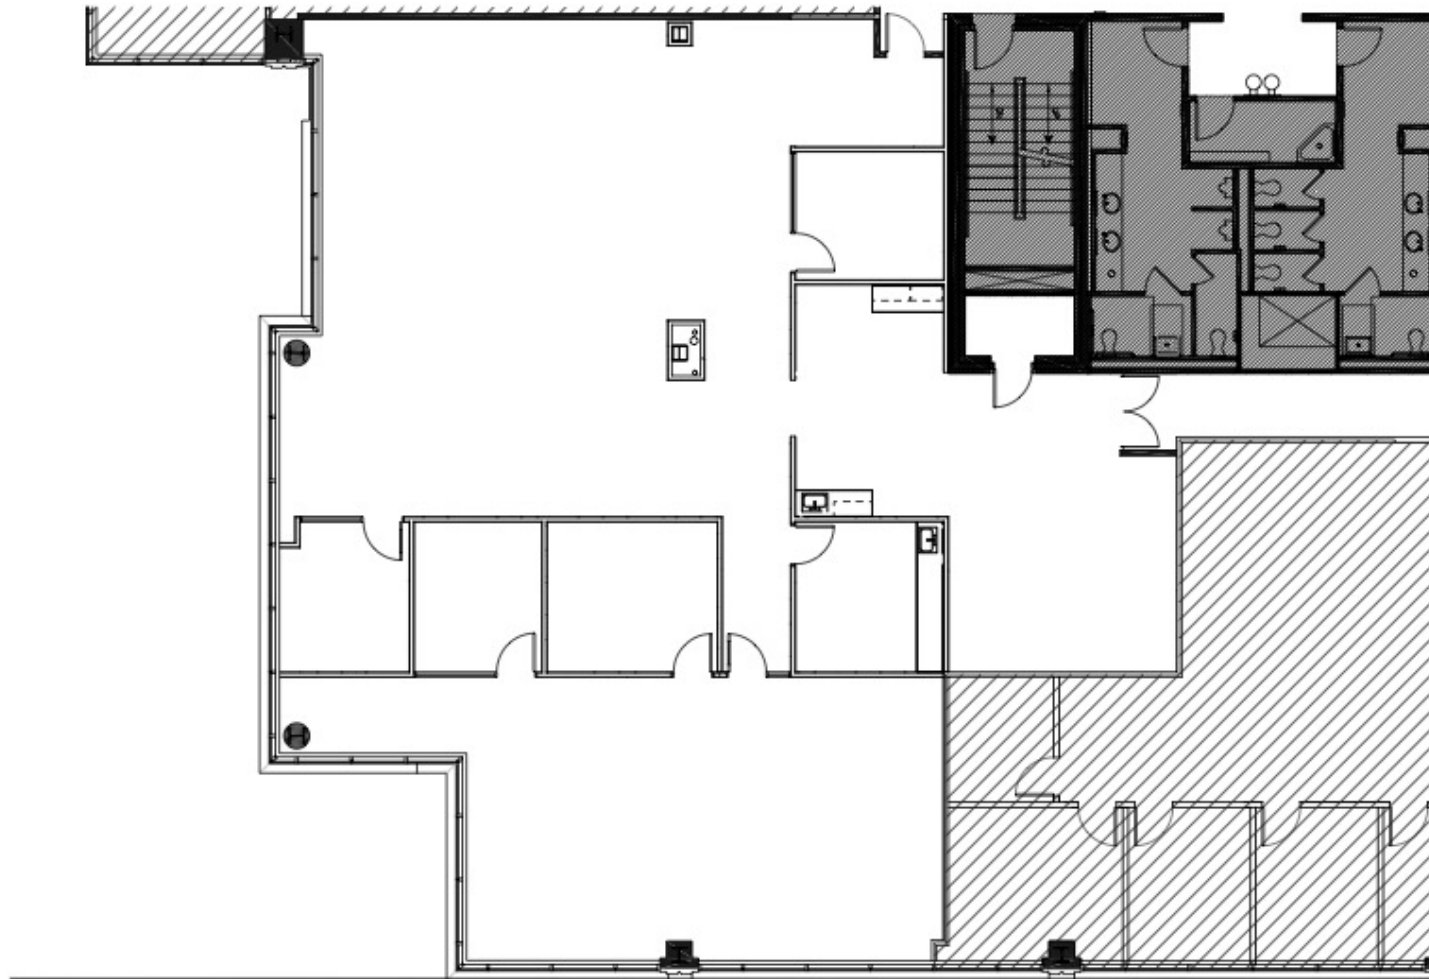

MetWest One

at MetWest International

4030 Boy Scout Blvd

9TH FLOOR | SUITE 915 | 4,932 SF