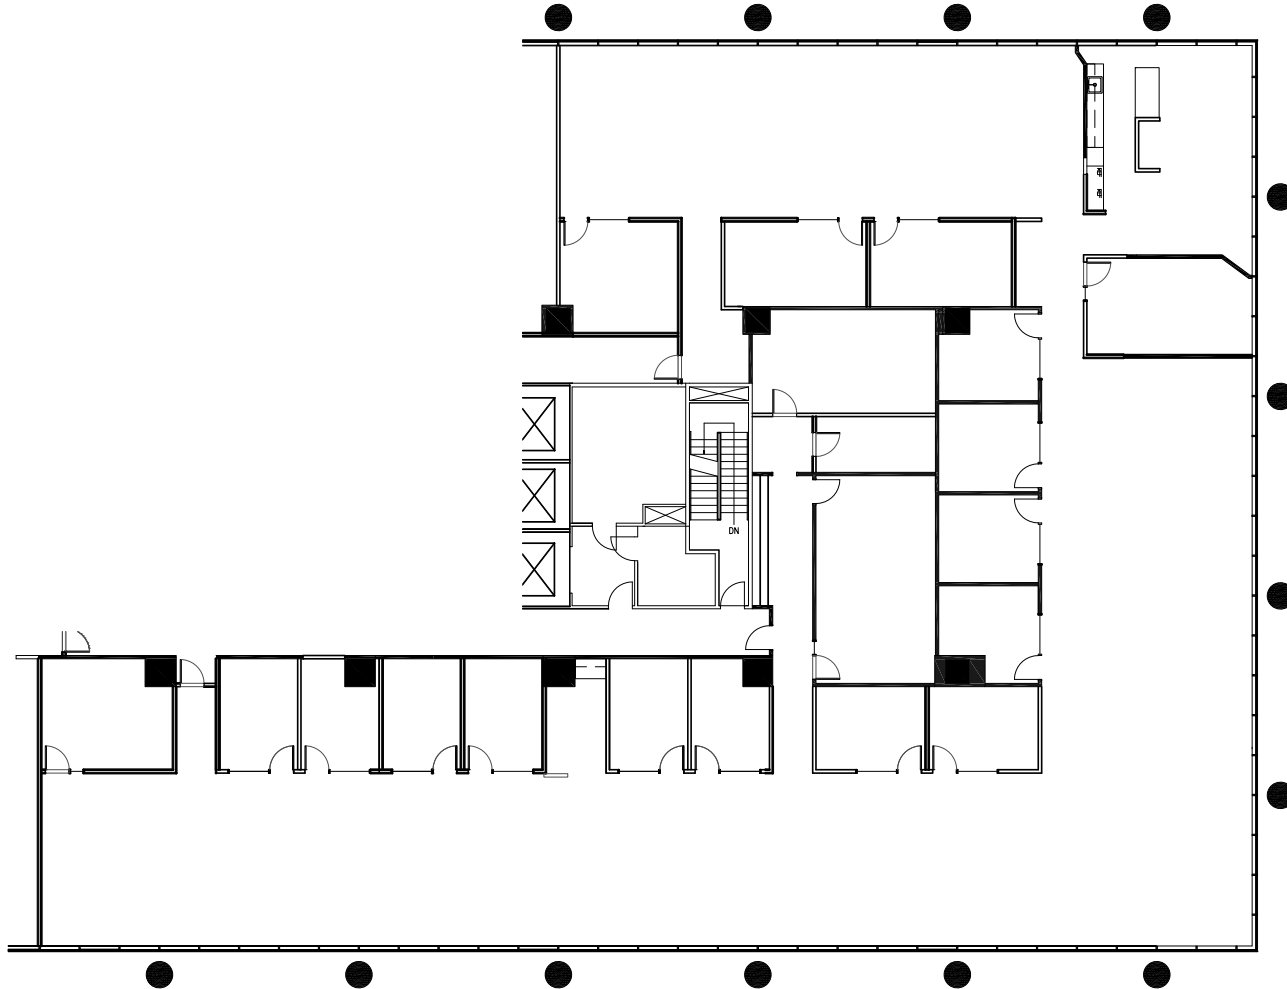

One MetroCenter at MetWest International

4010 Boy Scout Blvd

10TH FLOOR | SUITE 1000 | 13,311 SF