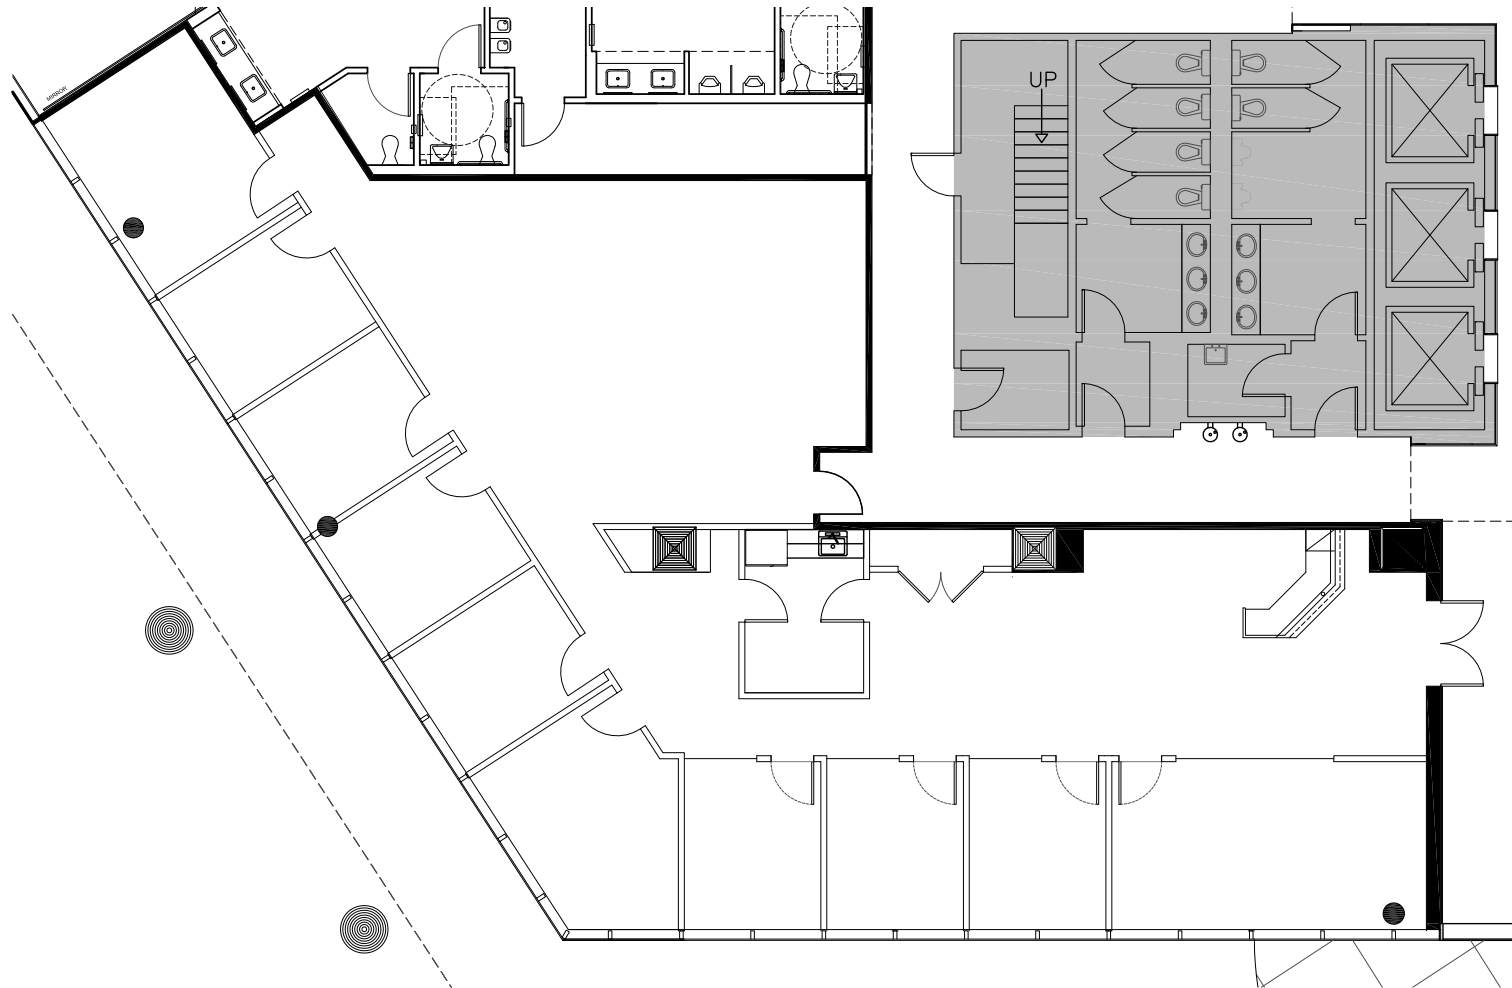

# One MetroCenter at MetWest International

4010 Boy Scout Blvd

**1ST FLOOR | SUITE 155 | 3,870 SF**