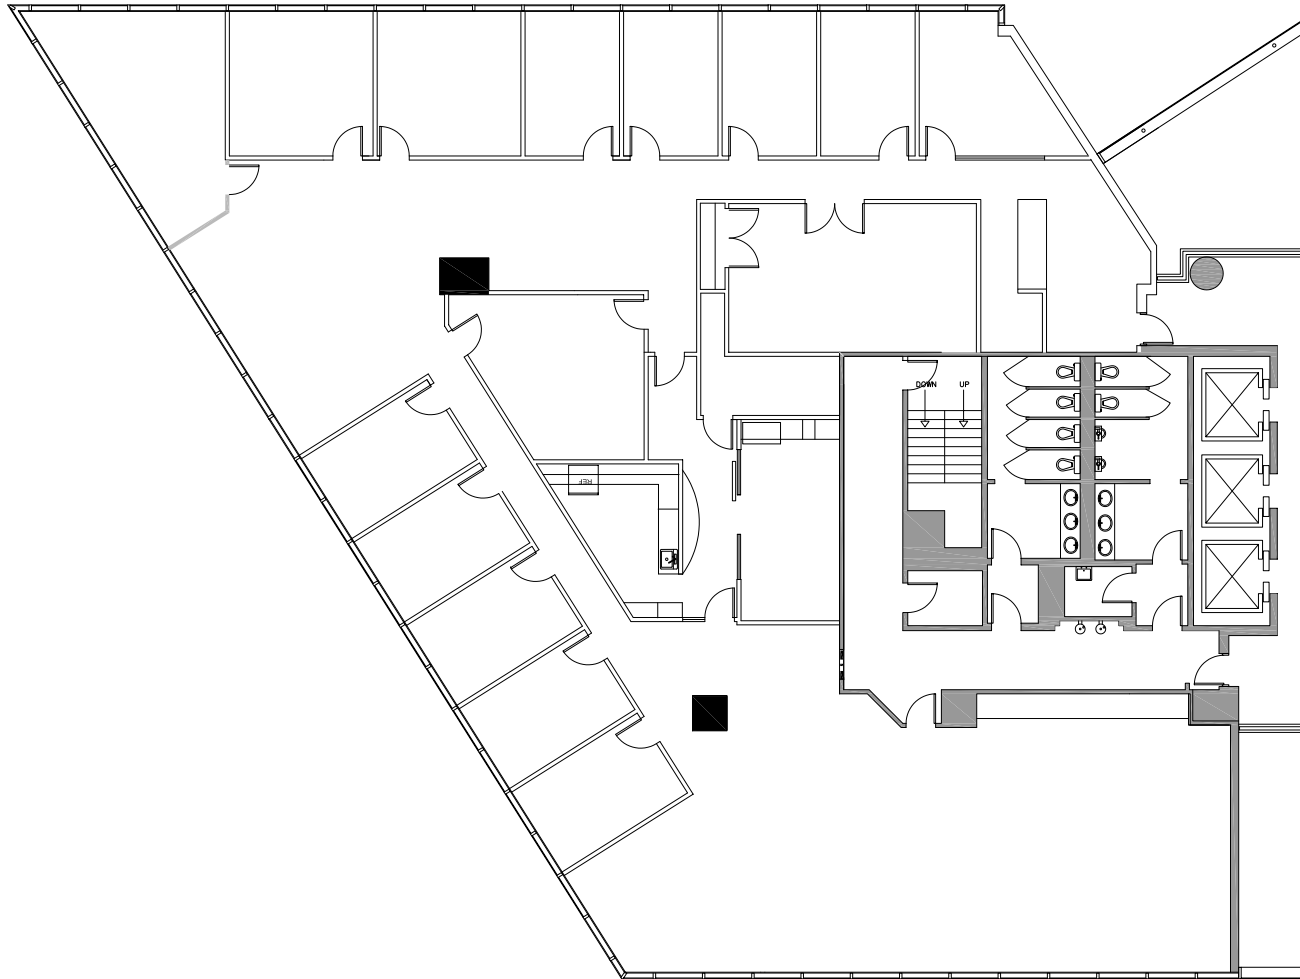

One MetroCenter at MetWest International

4010 Boy Scout Blvd

2ND FLOOR | SUITE 200 | 8,361 SF