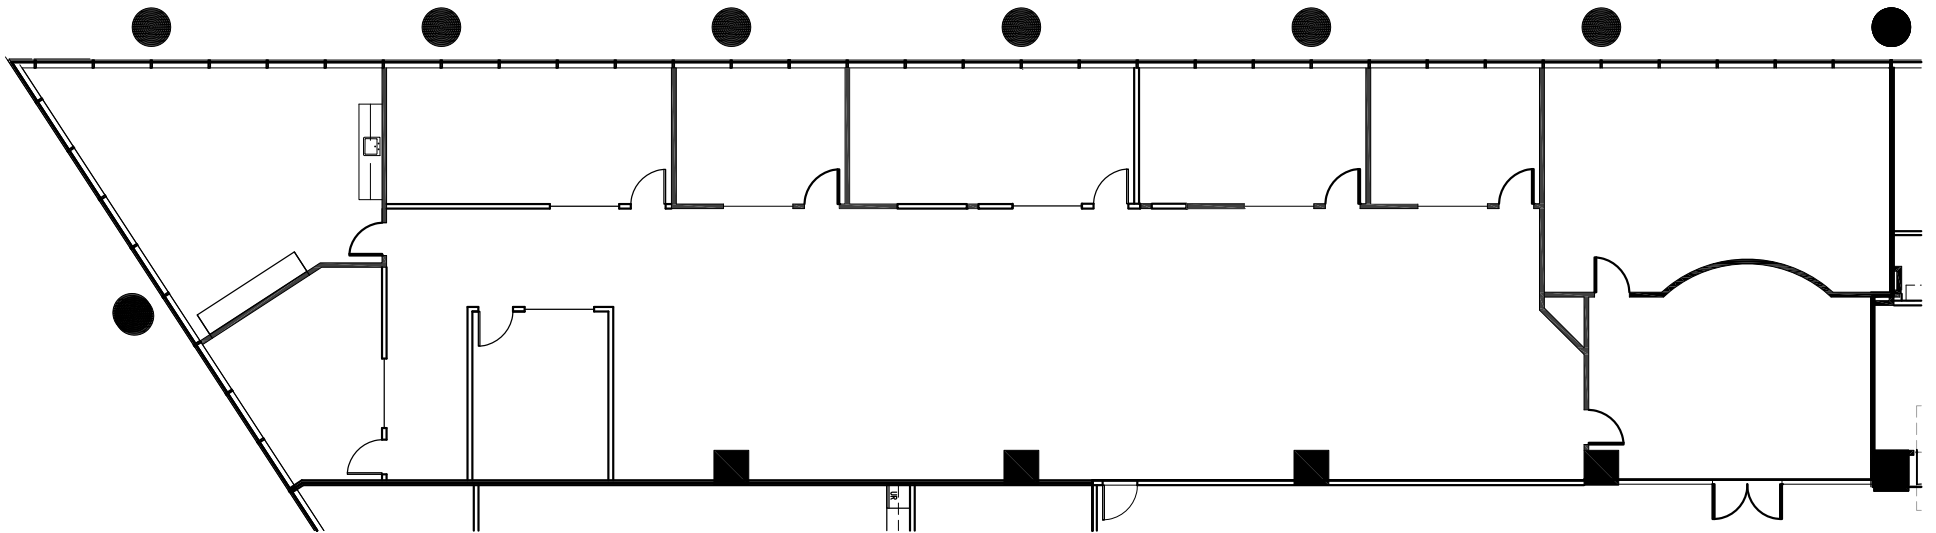

# One MetroCenter at MetWest International

4010 Boy Scout Blvd

**4TH FLOOR | SUITE 450 | 6,240 SF**