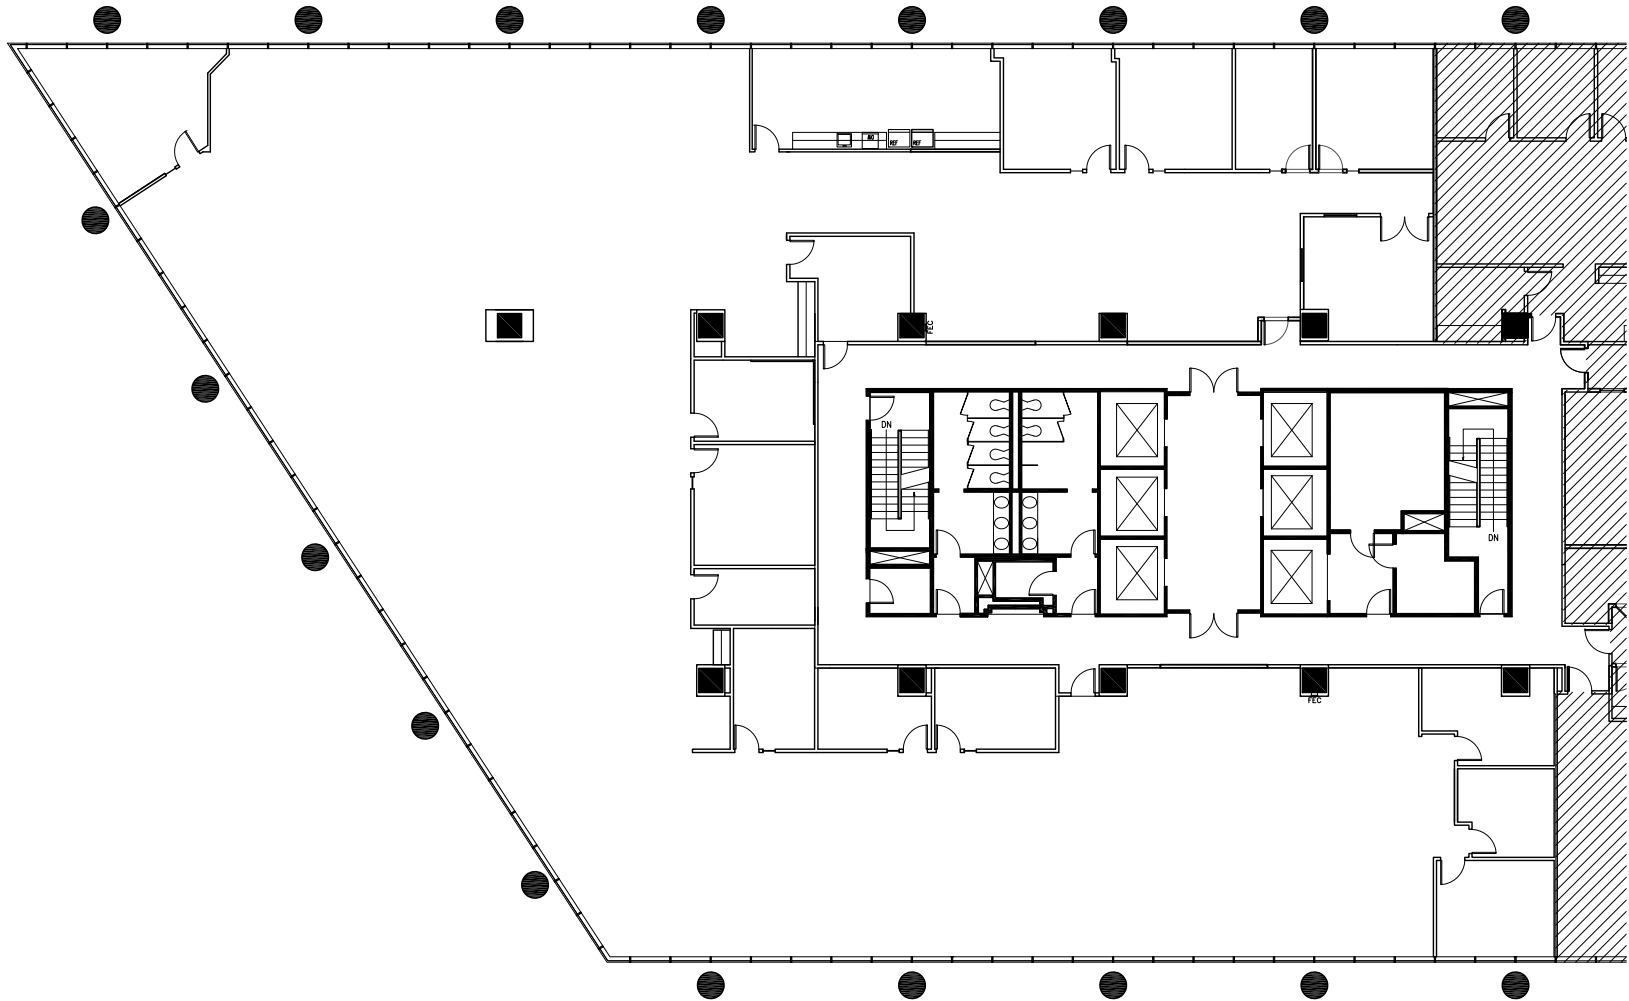

One MetroCenter at MetWest International

4010 Boy Scout Blvd

5TH FLOOR | SUITE 500-550 | CONTIGUOUS FOR 15,337 SF