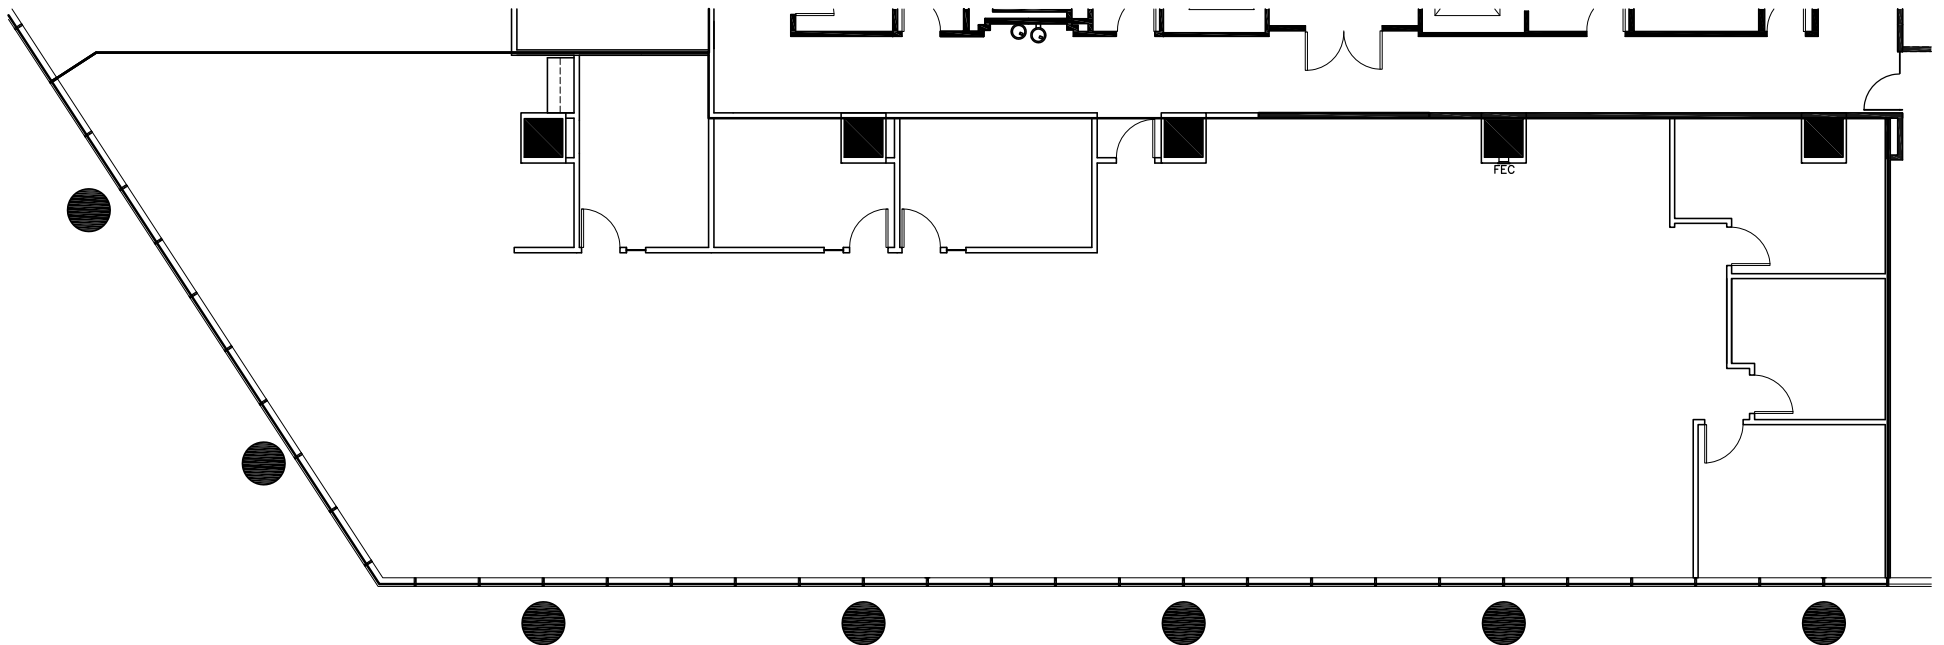

# One MetroCenter at MetWest International

4010 Boy Scout Blvd

**5TH FLOOR | SUITE 550 | 5,714 SF**