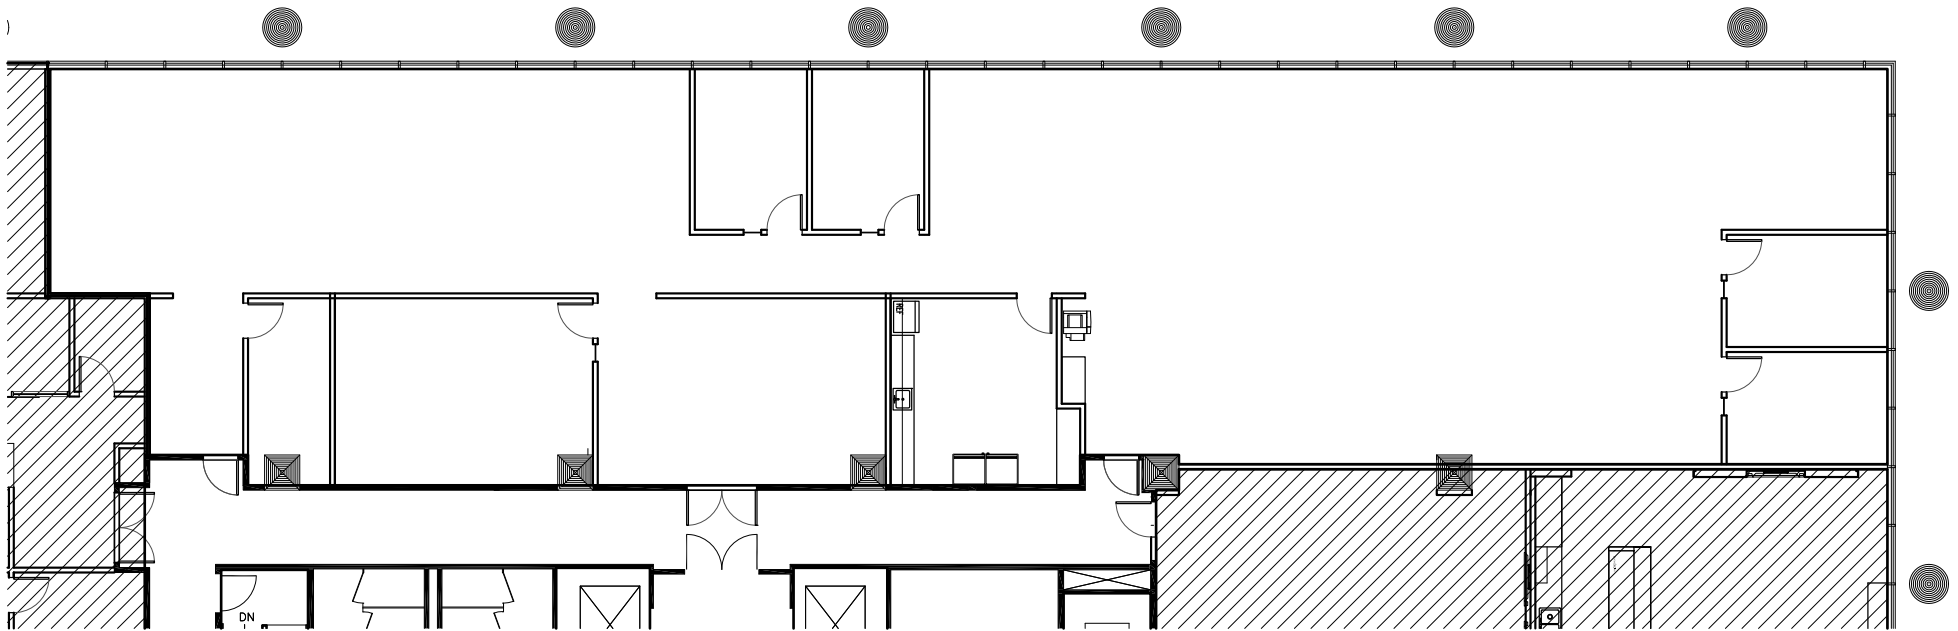

One MetroCenter at MetWest International

4010 Boy Scout Blvd

6TH FLOOR | SUITE 650 | 6,245 SF