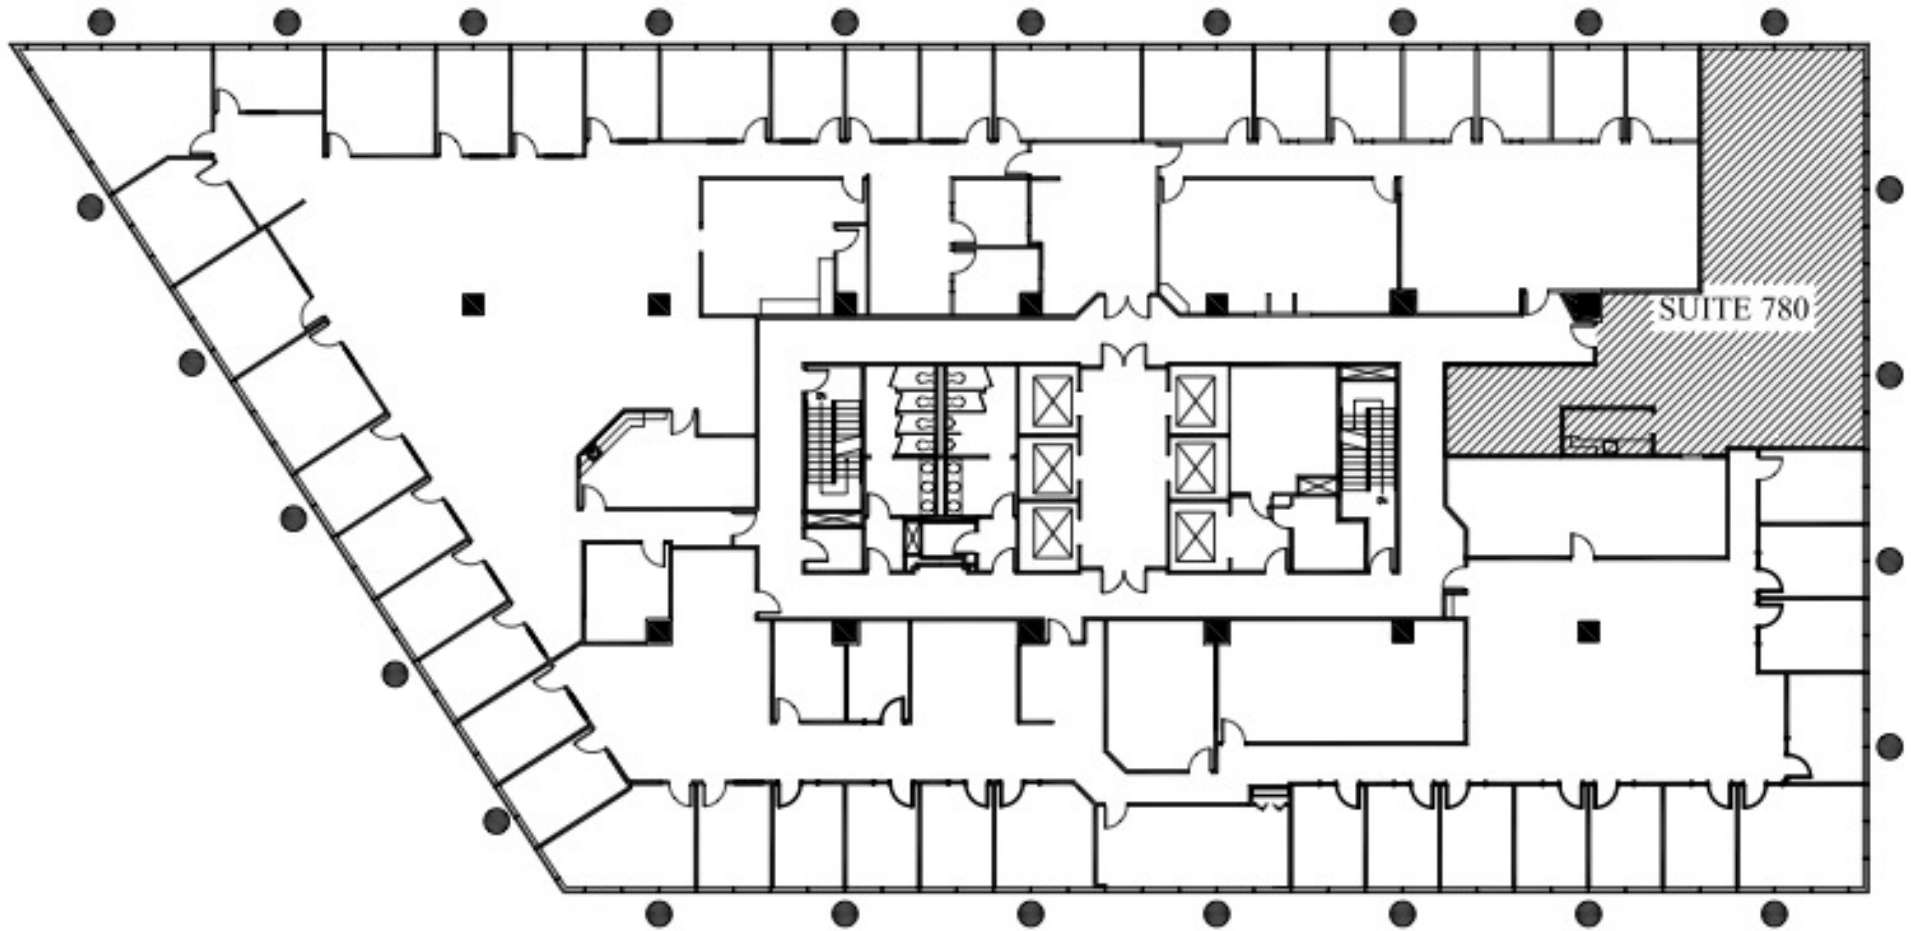

One MetroCenter at MetWest International

4010 Boy Scout Blvd

7TH FLOOR | SUITE 700-750 | CONTIGUOUS FOR 21,180 SF