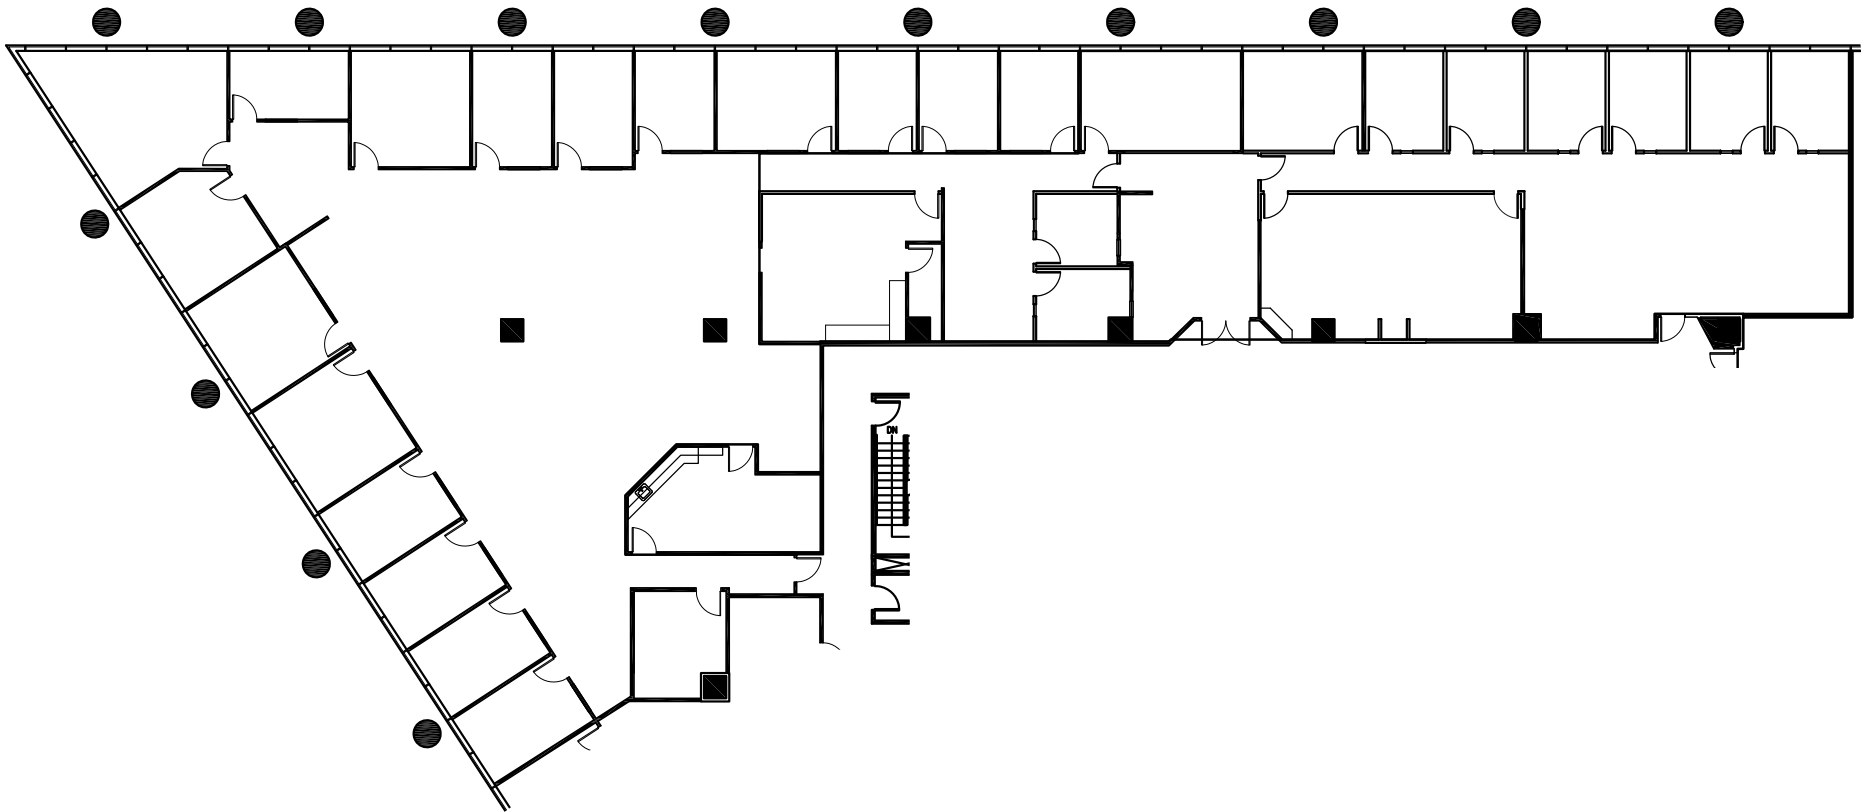

One MetroCenter at MetWest International

4010 Boy Scout Blvd

7TH FLOOR | SUITE 700 | 12,122 SF