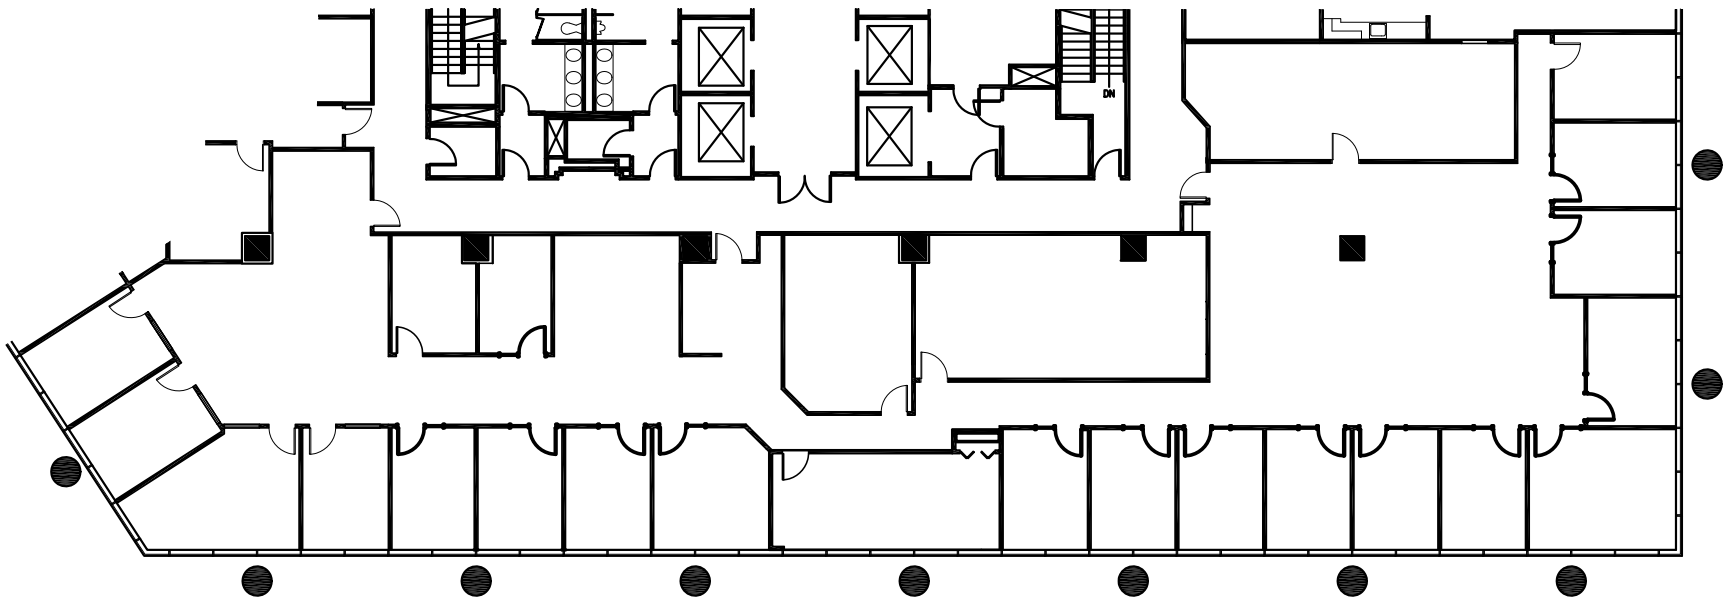

# One MetroCenter at MetWest International

4010 Boy Scout Blvd

**7TH FLOOR | SUITE 750 | 9,058 SF**