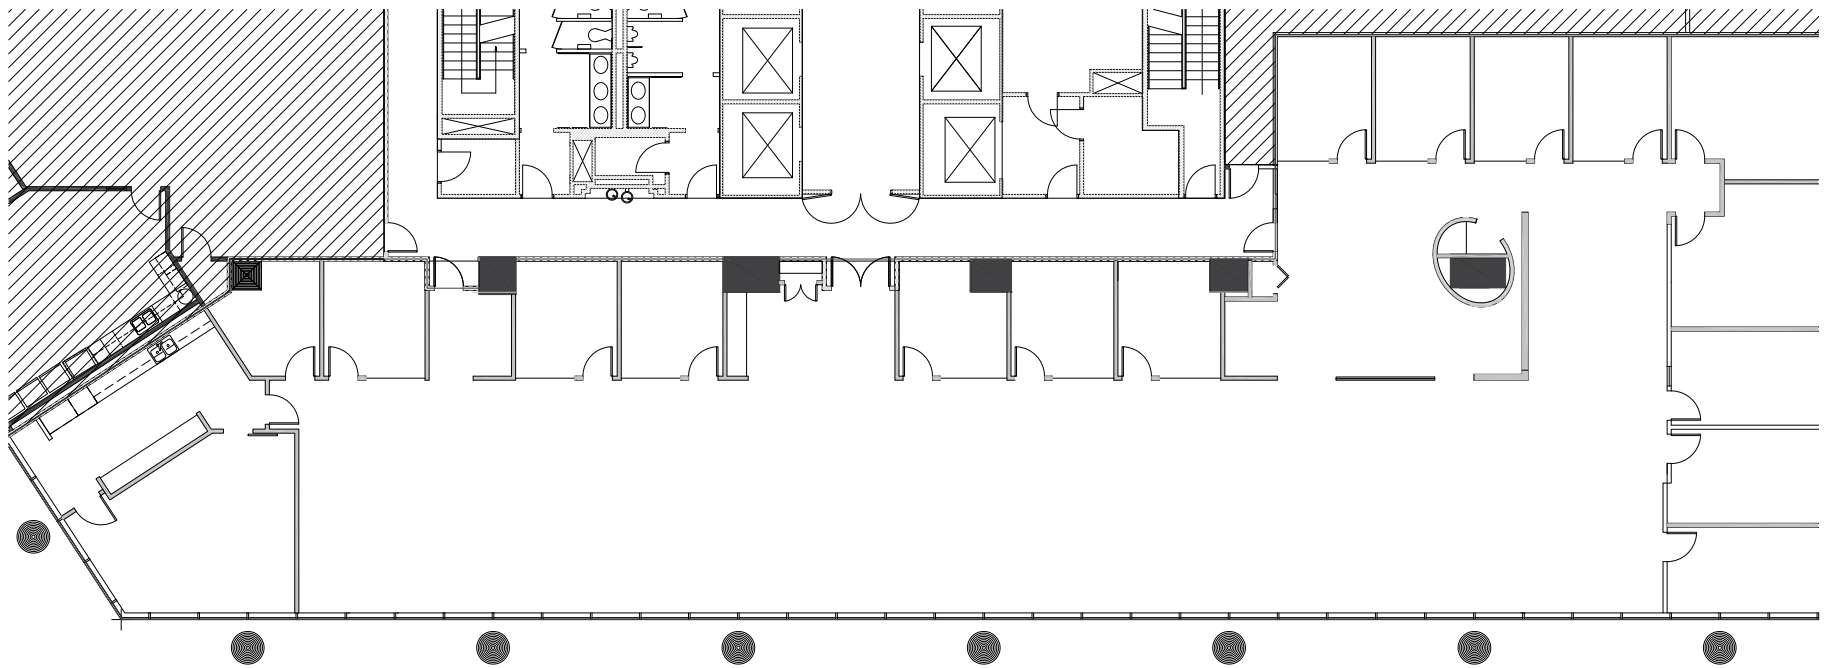

One MetroCenter at MetWest International

4010 Boy Scout Blvd

8TH FLOOR | SUITE 850 | 8,989 SF