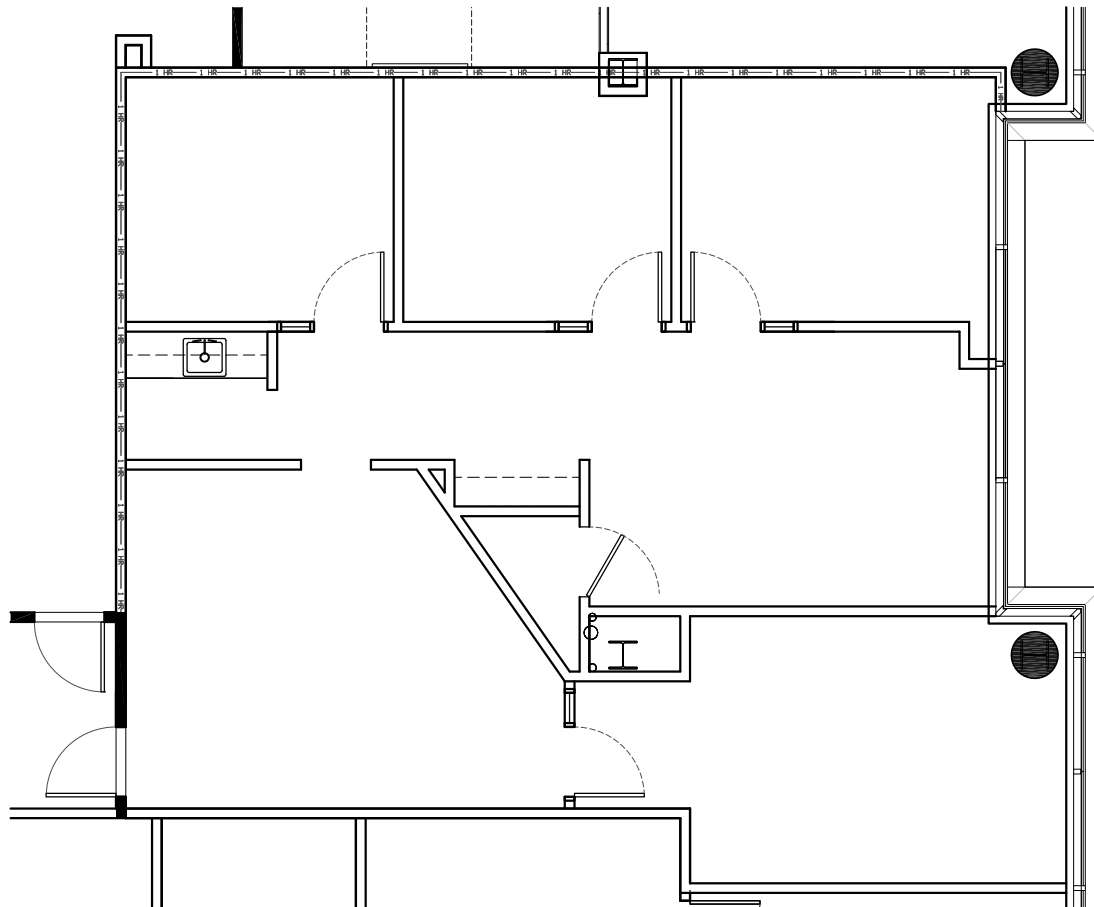

# MetWest One at MetWest International

4030 Boy Scout Blvd

**4TH FLOOR | SUITE 490 | 1,487 SF**