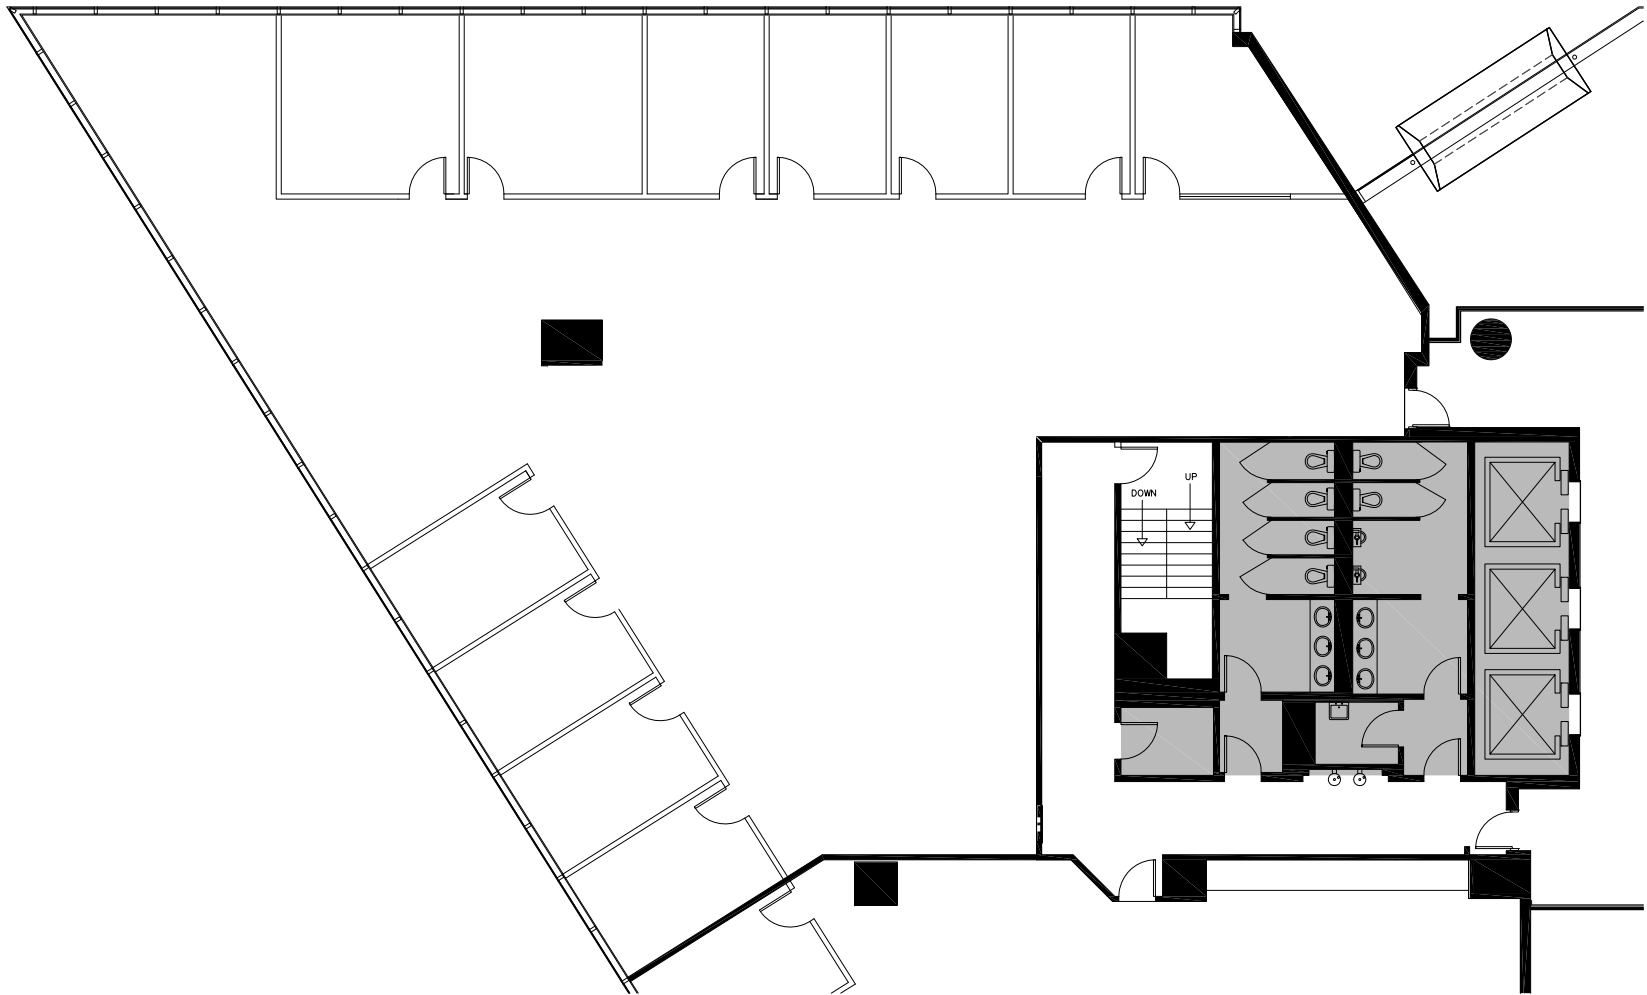

One MetroCenter at MetWest International

4010 Boy Scout Blvd

2ND FLOOR | SUITE 200 | 8,361 SF