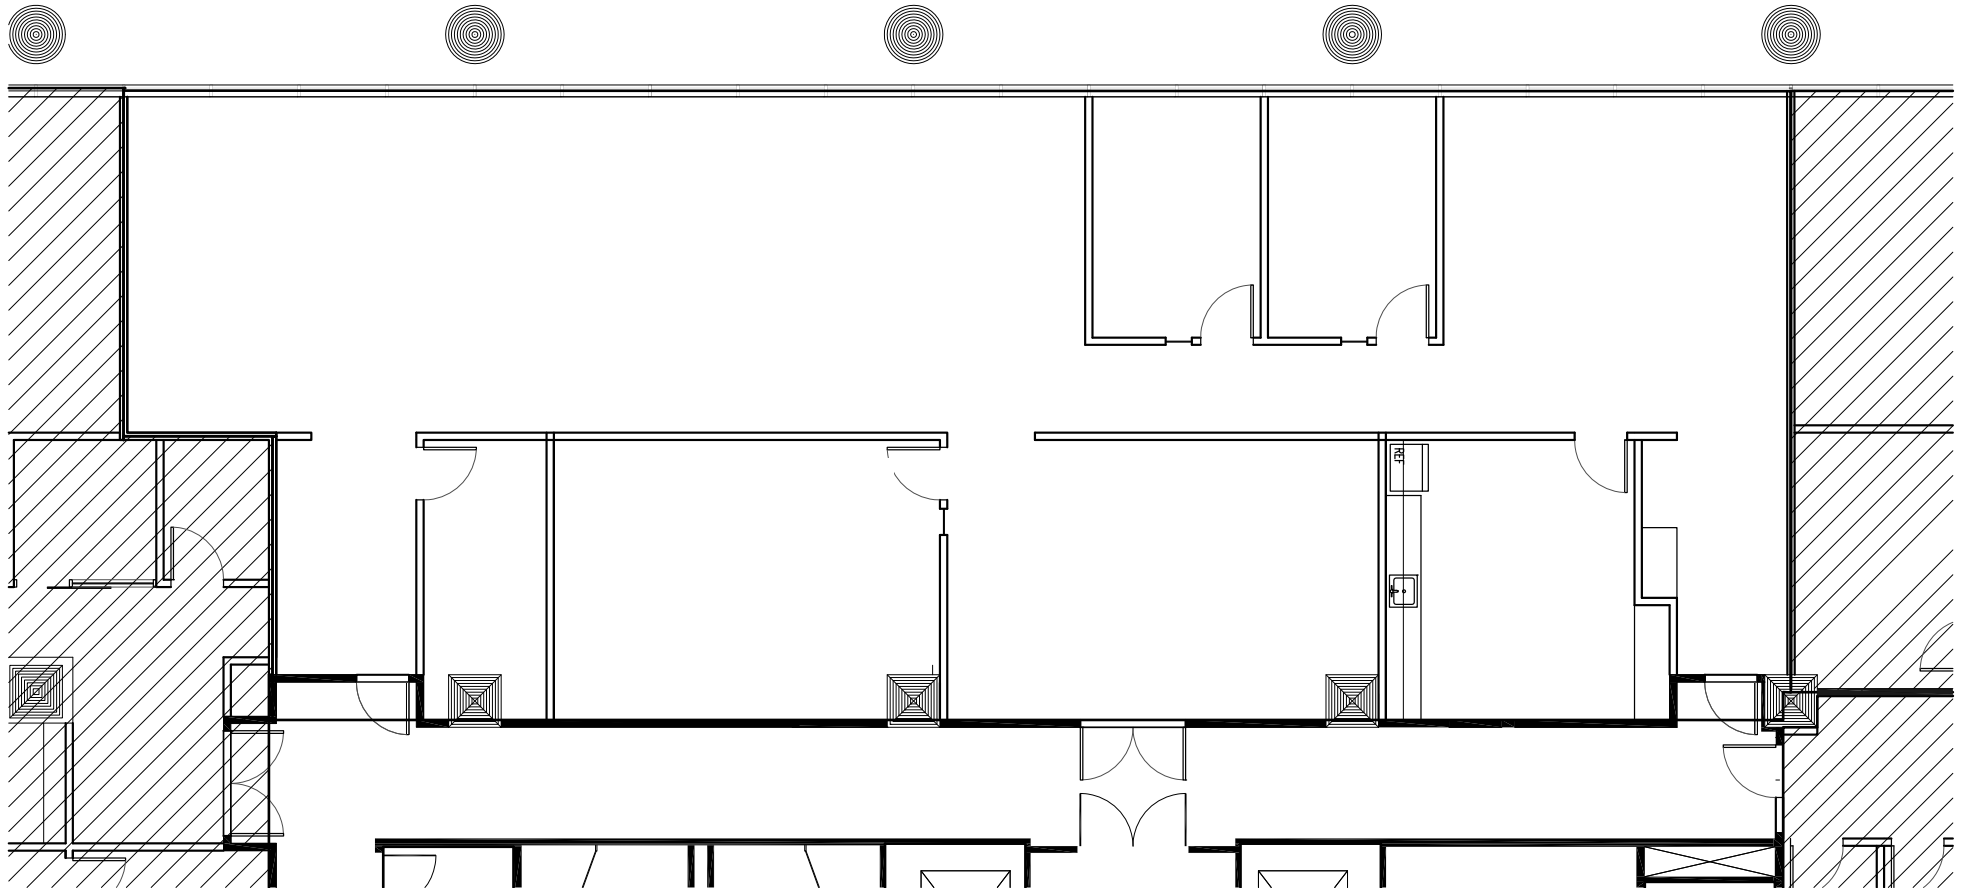

One MetroCenter at MetWest International

4010 Boy Scout Blvd

6TH FLOOR | SUITE 650 | 3,756 SF