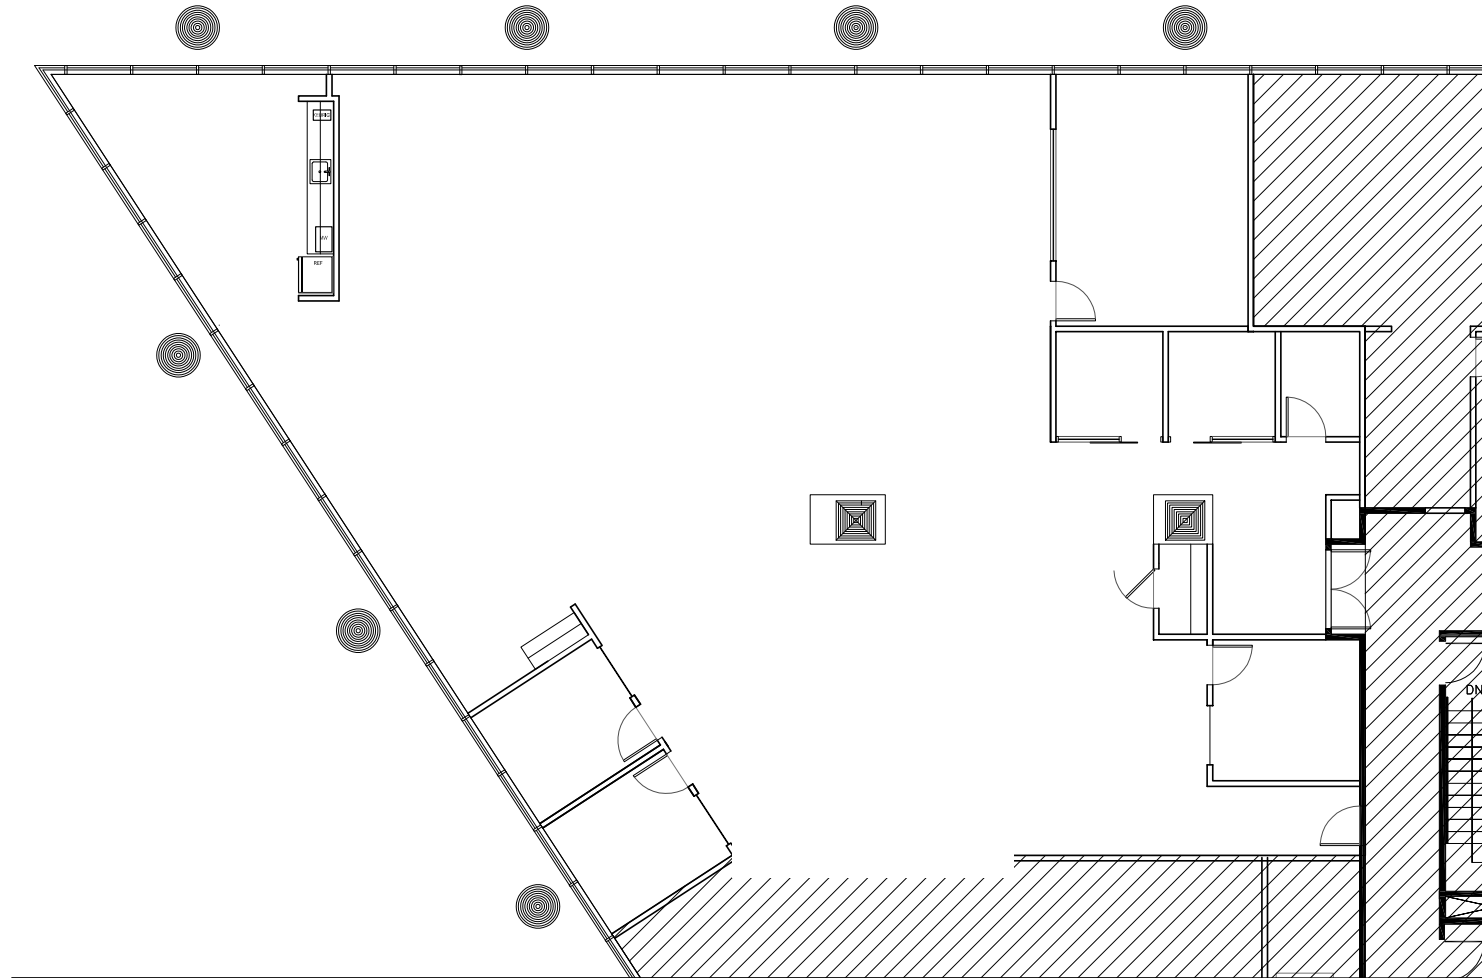

One MetroCenter at MetWest International

4010 Boy Scout Blvd

6TH FLOOR | SUITE 640 | 5,422 SF