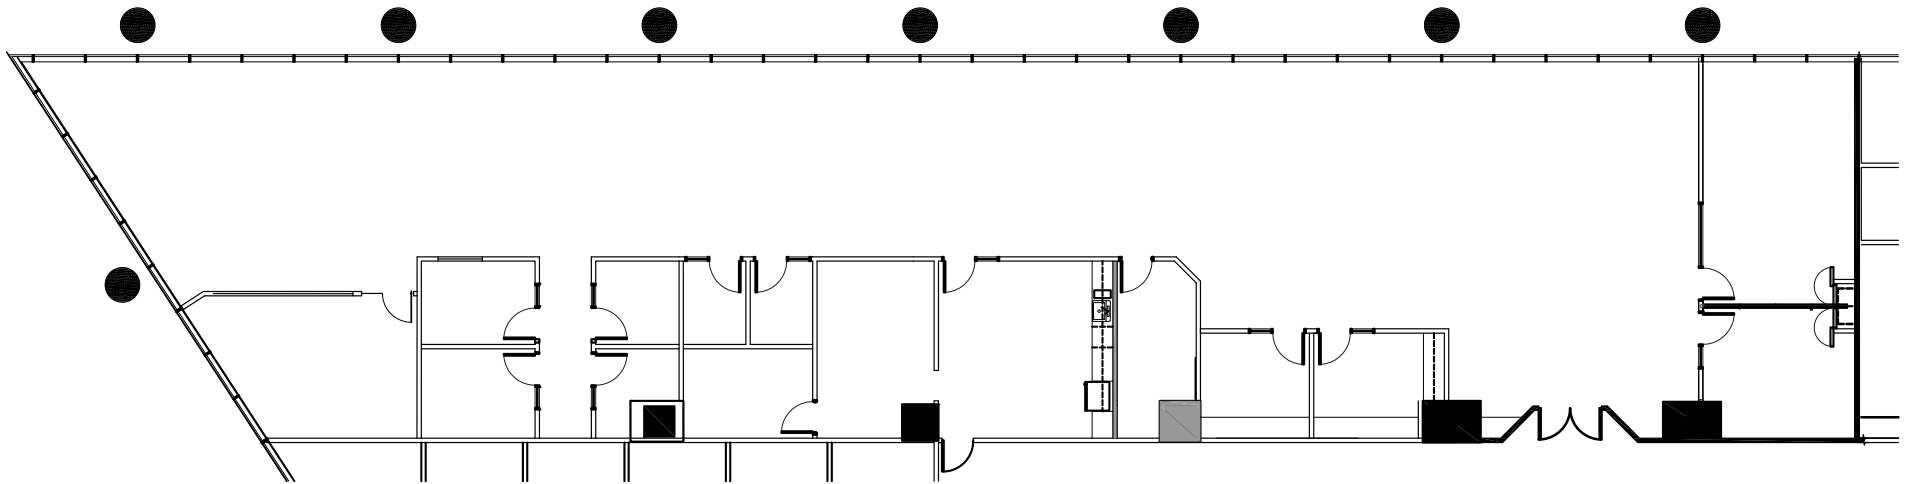

One MetroCenter at MetWest International

4010 Boy Scout Blvd

3RD FLOOR | SUITE 300 | 7,054 SF