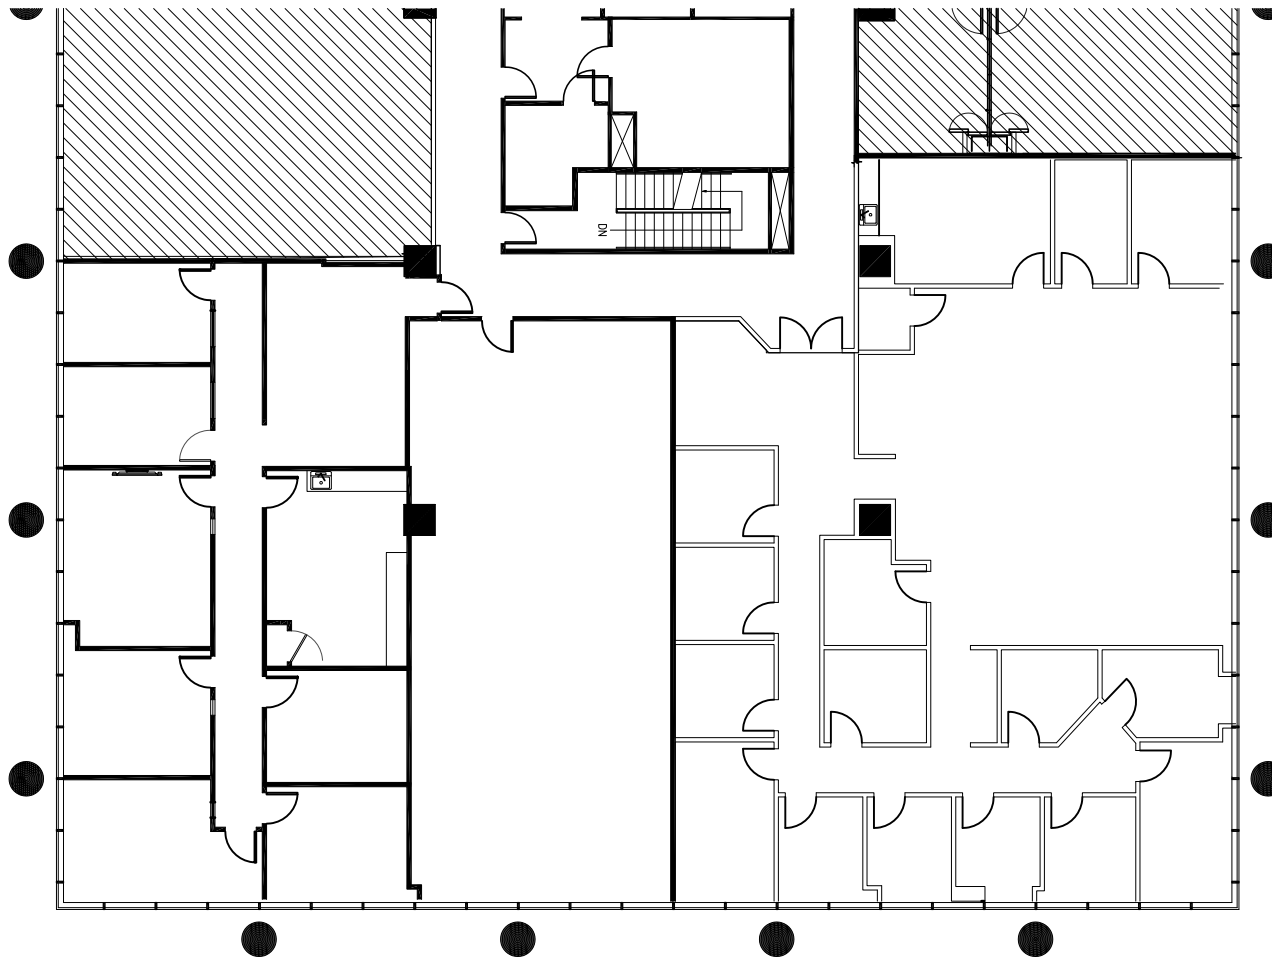

One MetroCenter at MetWest International

4010 Boy Scout Blvd

3RD FLOOR | SUITE 355, 360 & 375 | 8,326 SF