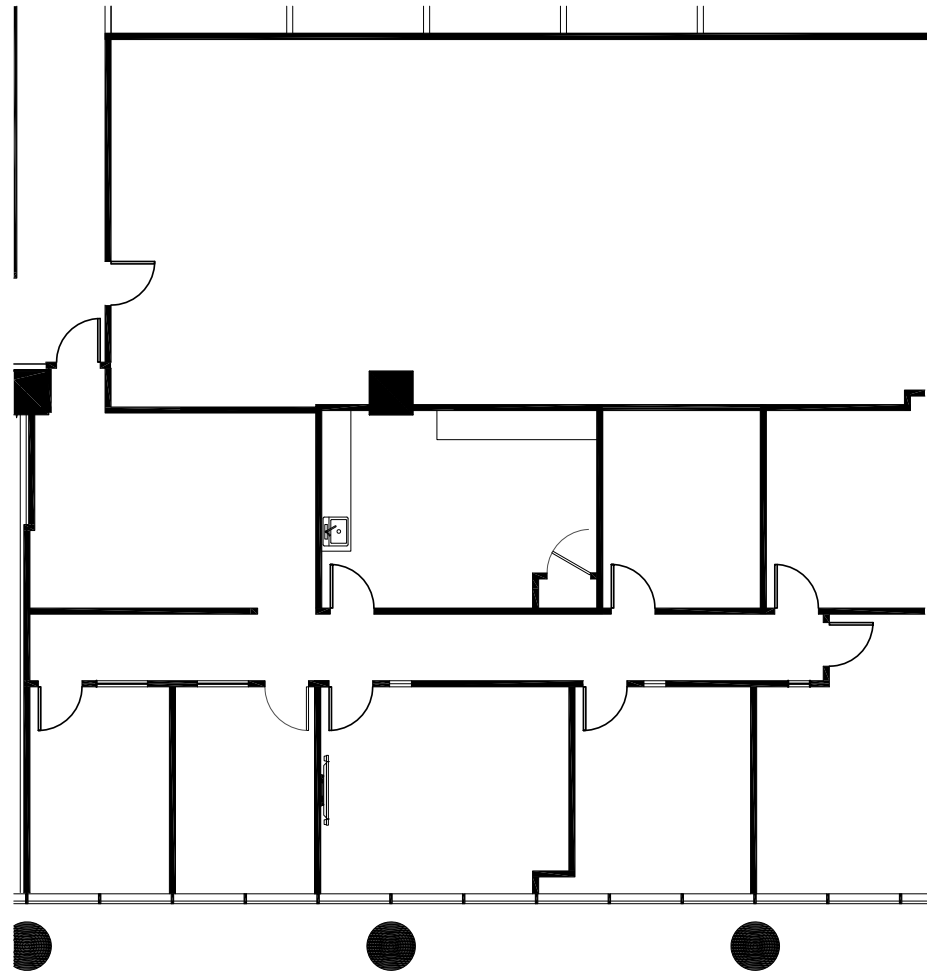

# One MetroCenter at MetWest International

4010 Boy Scout Blvd

**3RD FLOOR | SUITE 355 & 360 | 4,115 SF**