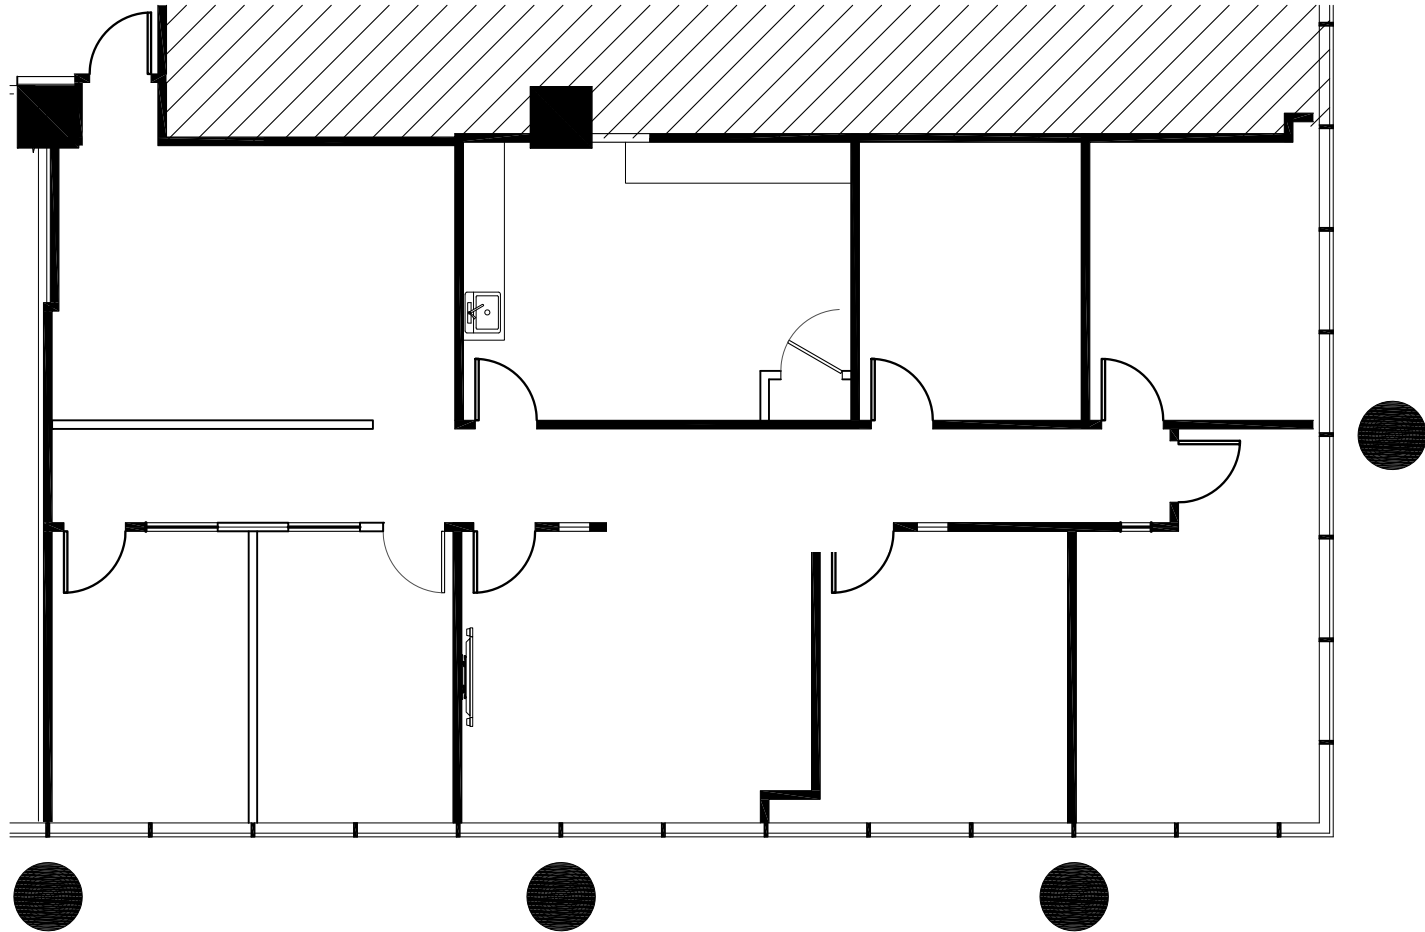

# One MetroCenter at MetWest International

4010 Boy Scout Blvd

**3RD FLOOR | SUITE 355 | 2,441 SF**