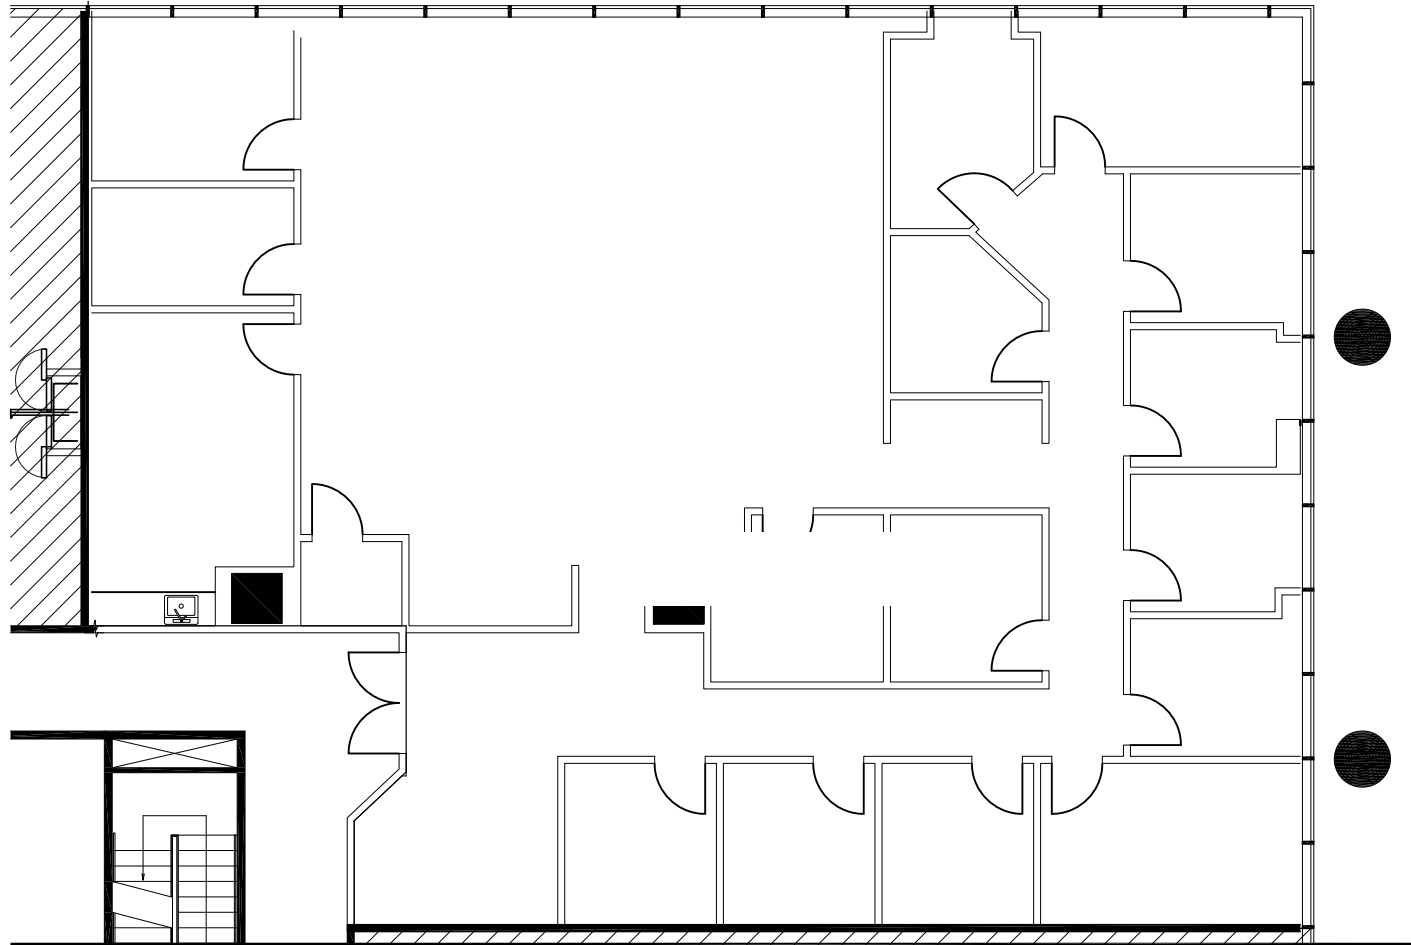

One MetroCenter at MetWest International

4010 Boy Scout Blvd

3RD FLOOR | SUITE 375 | 4,211 SF