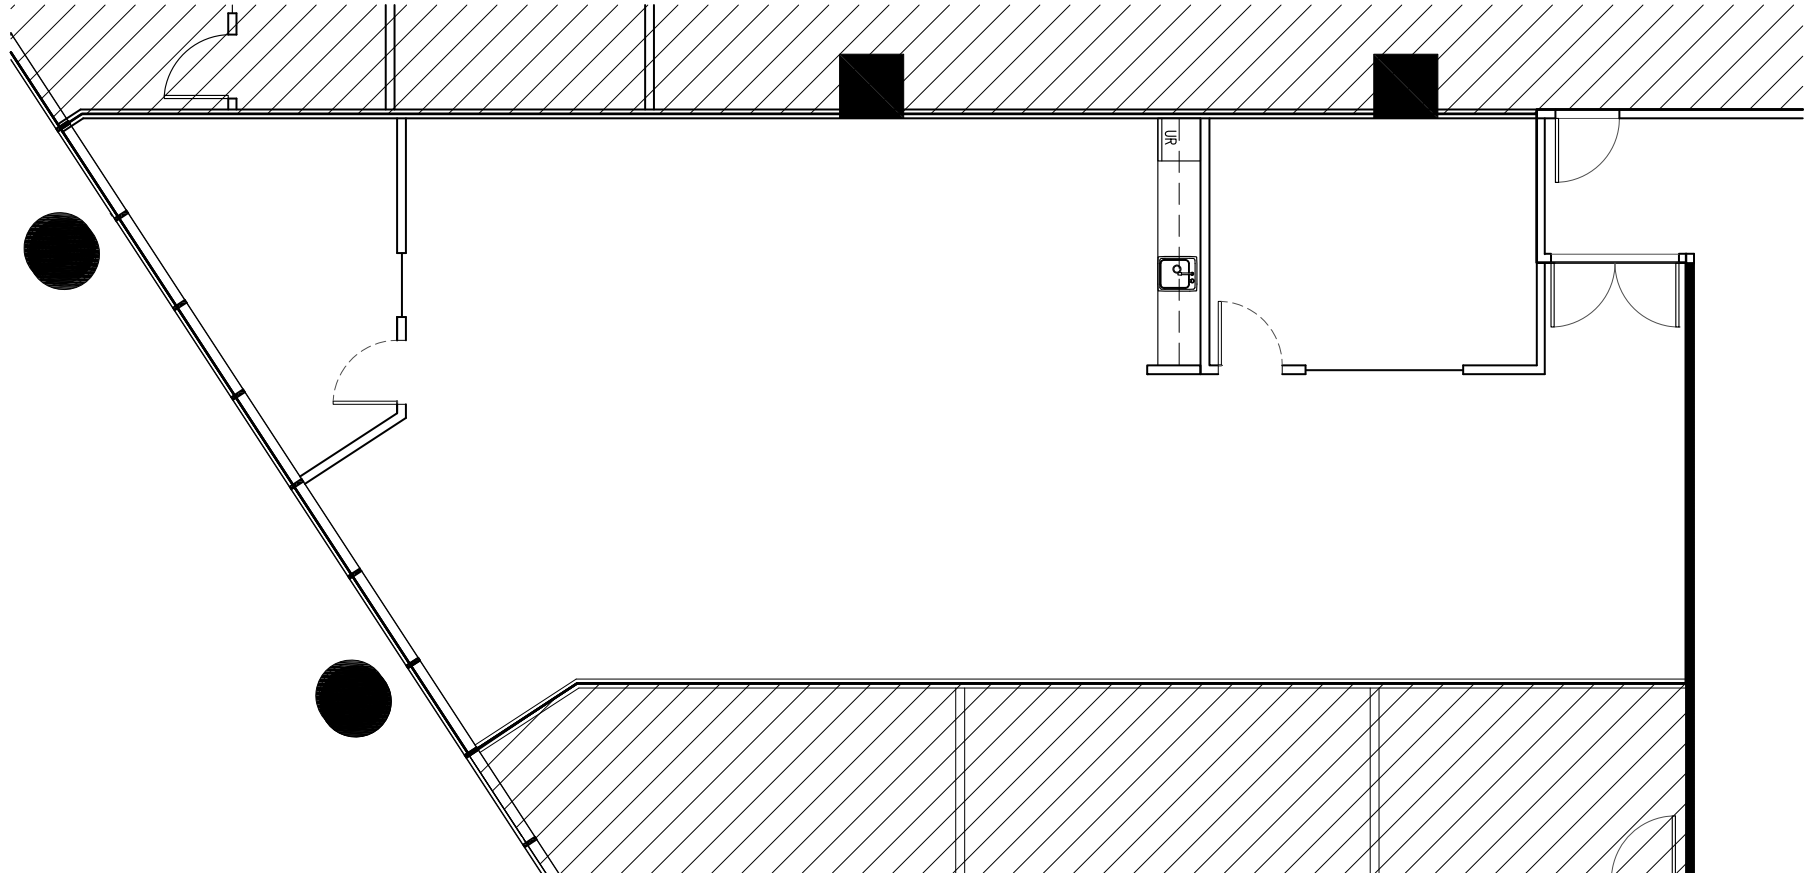

# One MetroCenter at MetWest International

4010 Boy Scout Blvd

**4TH FLOOR | SUITE 465 | 2,044 SF**