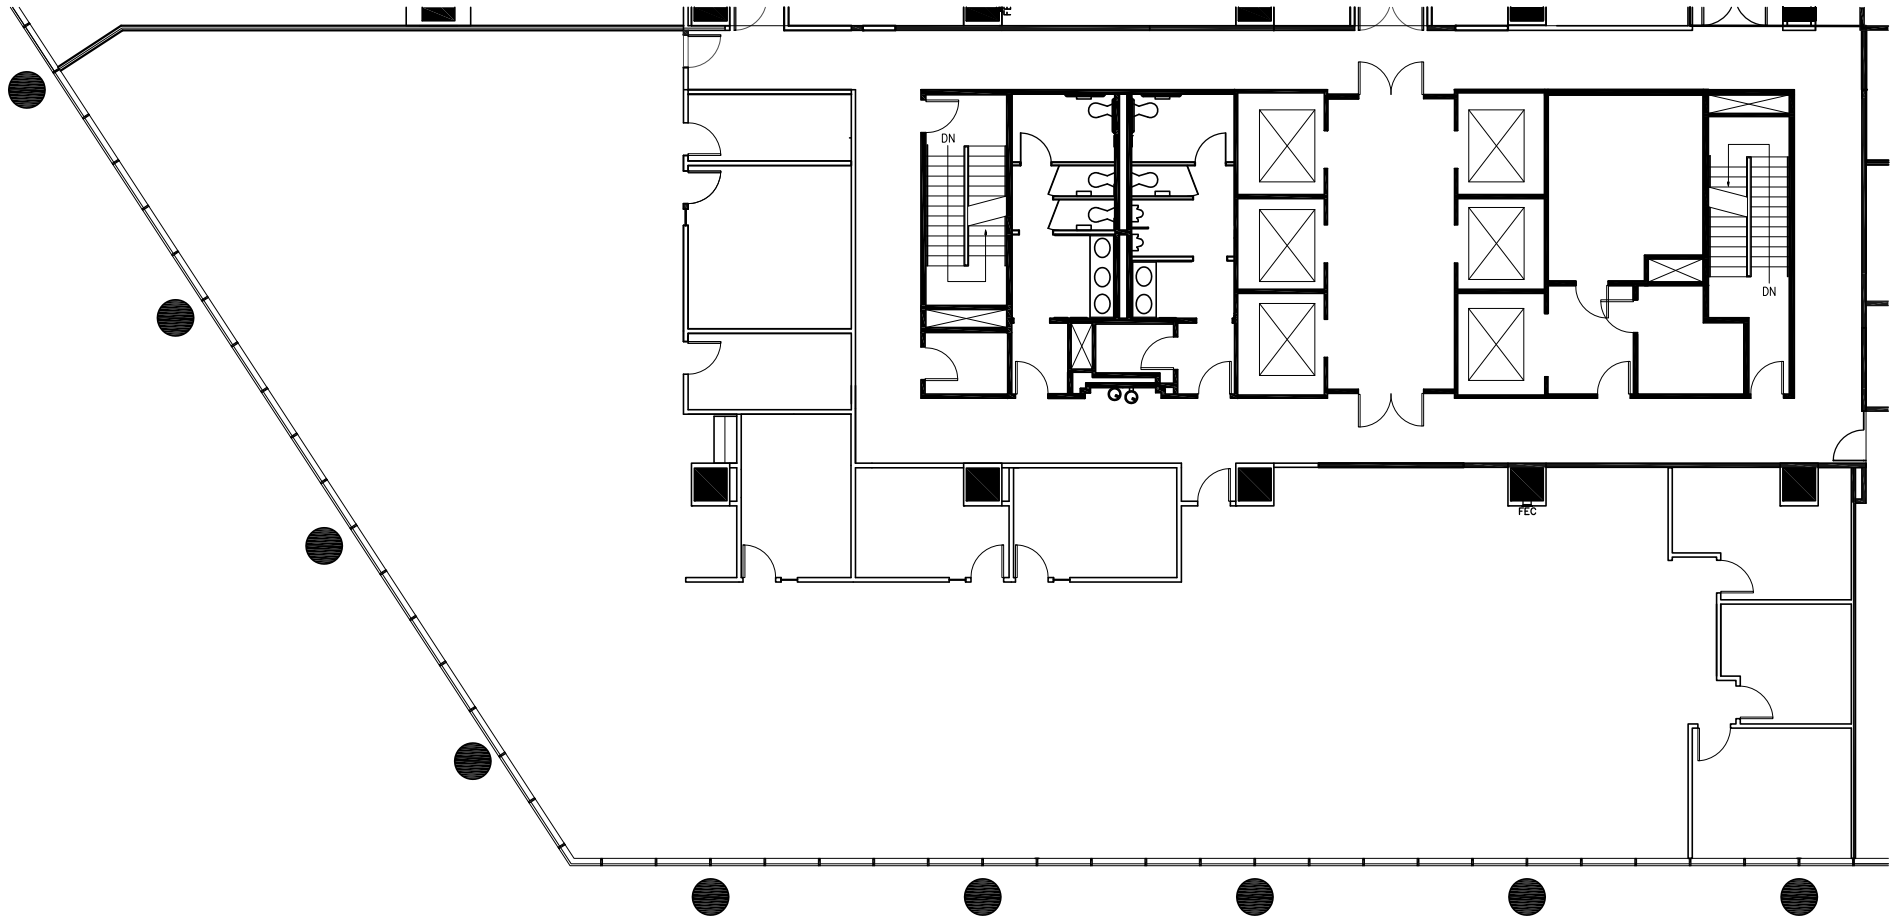

One MetroCenter at MetWest International

4010 Boy Scout Blvd

5TH FLOOR | SUITE 550 | 8,524 SF