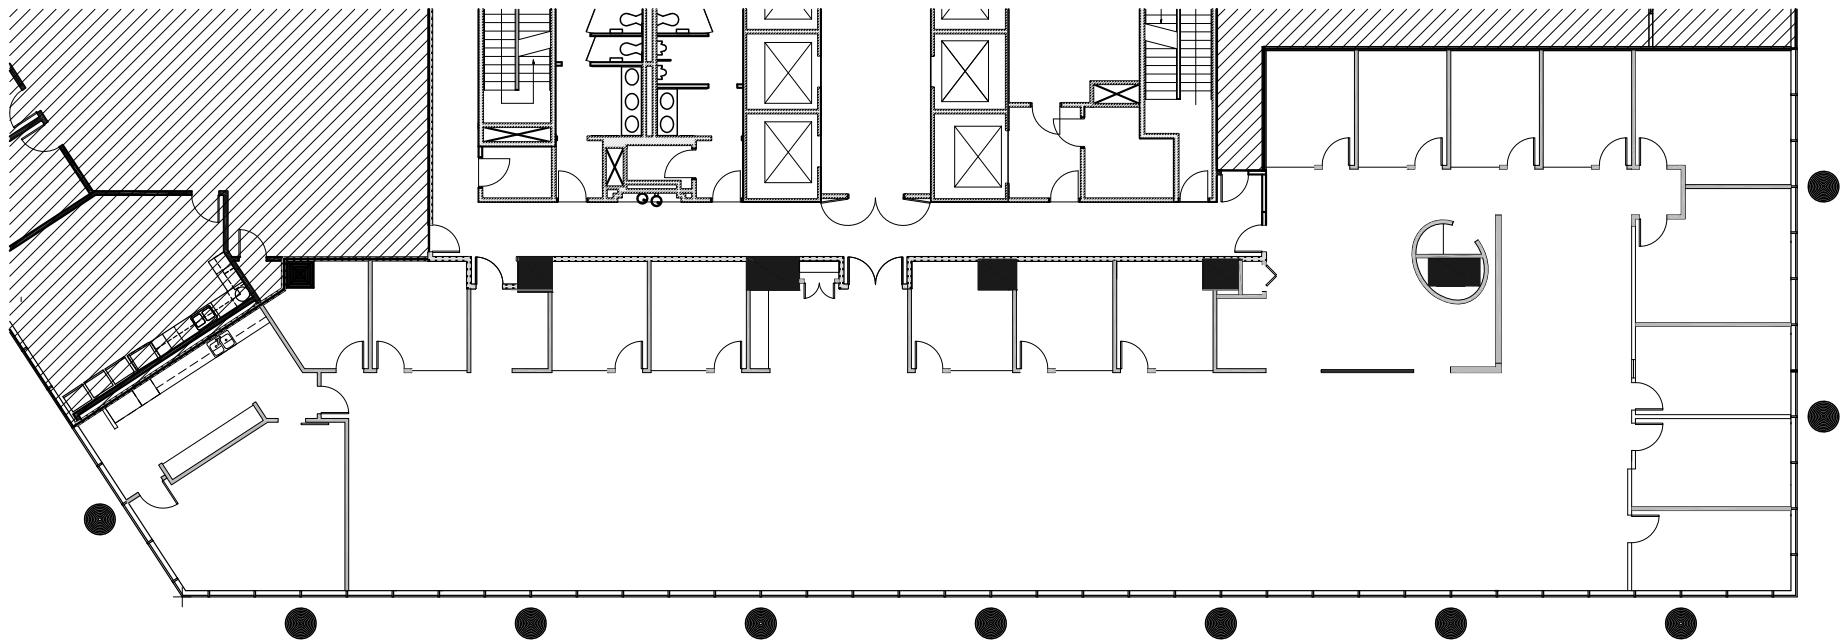

One MetroCenter at MetWest International

4010 Boy Scout Blvd

8TH FLOOR | SUITE 850 | 8,989 SF