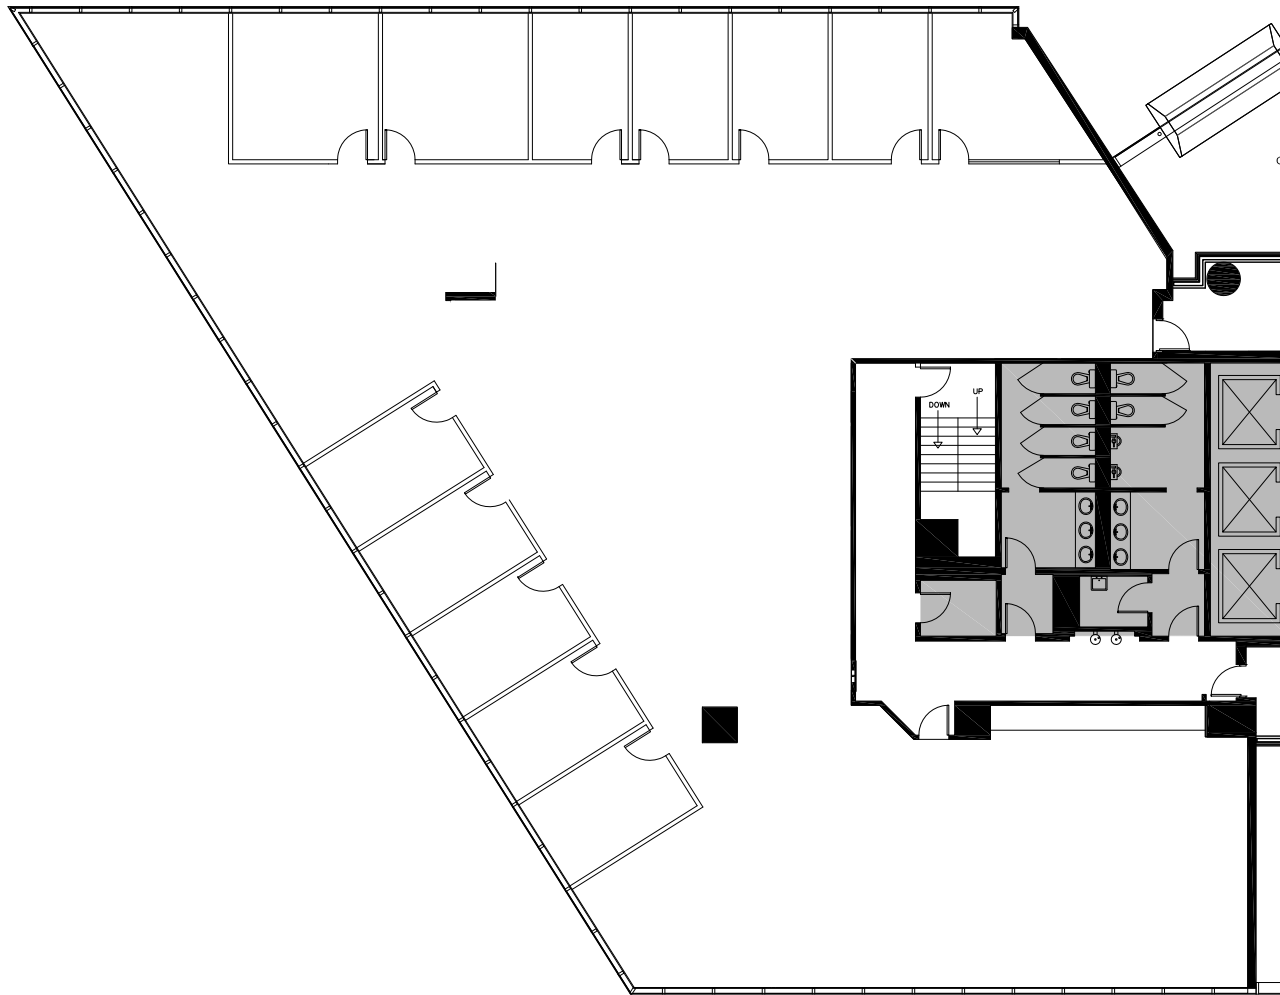

One MetroCenter at MetWest International

4010 Boy Scout Blvd

2ND FLOOR | SUITE 200 | 8,361 SF