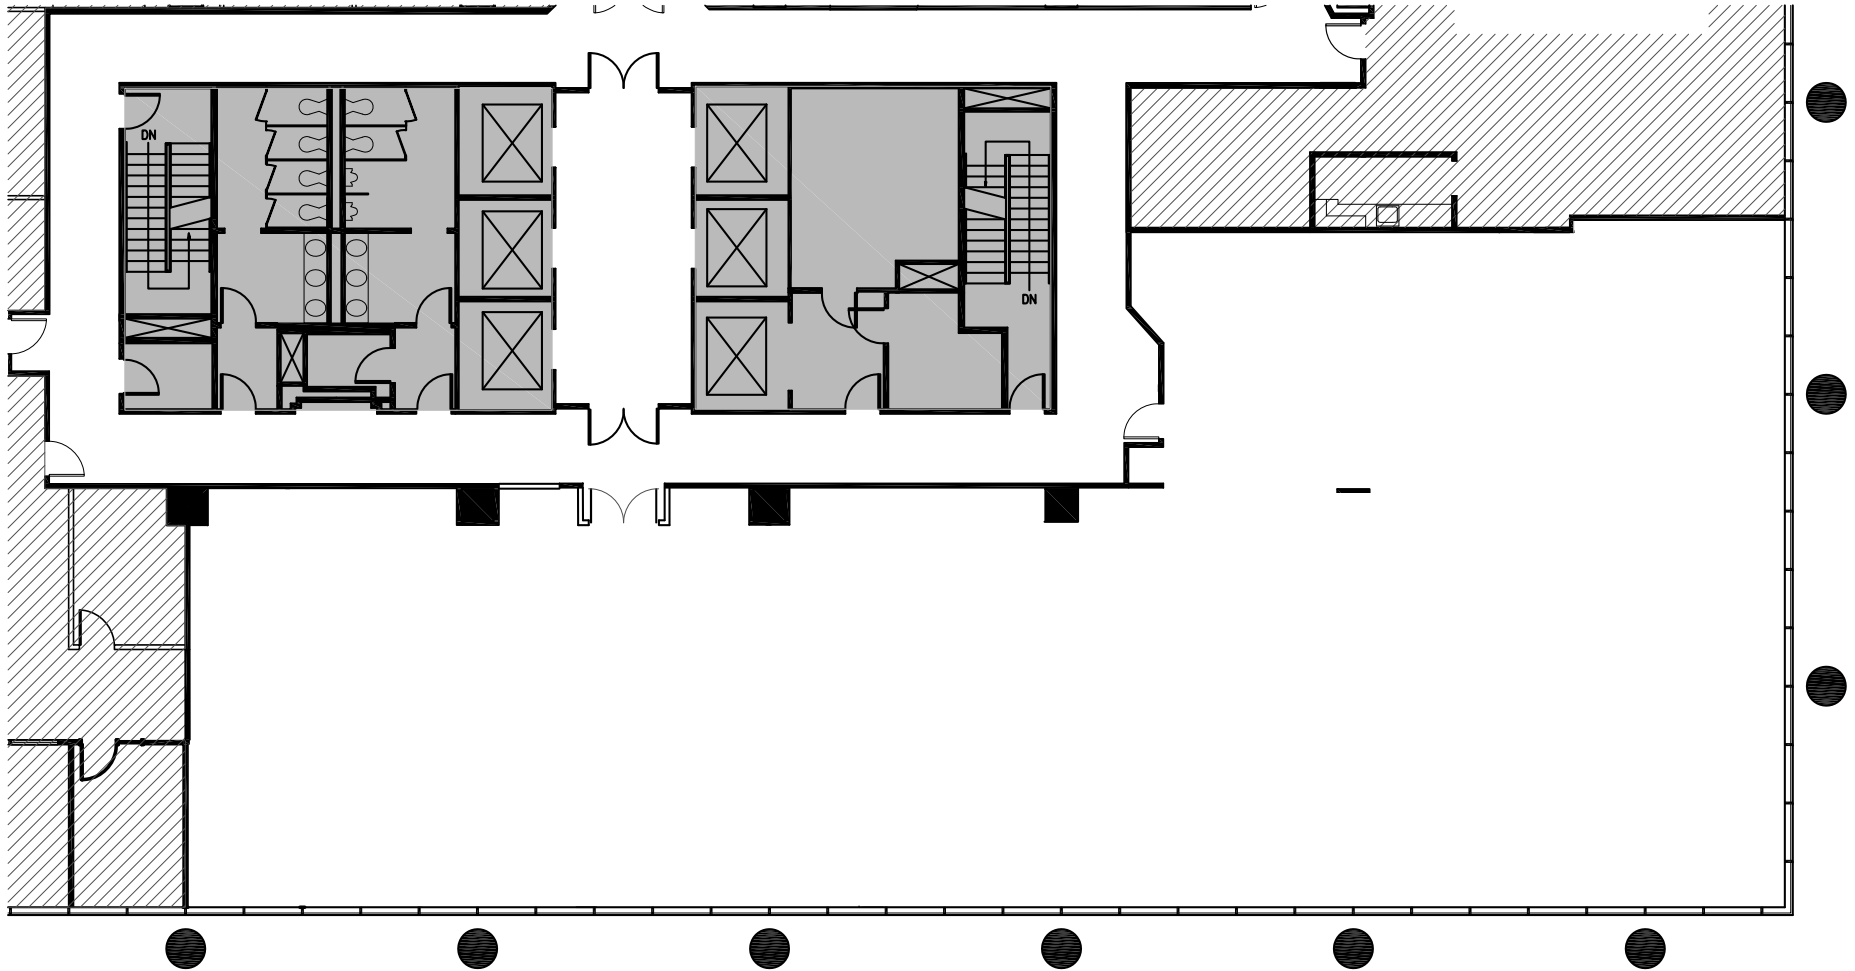

# One MetroCenter at MetWest International

4010 Boy Scout Blvd

**7TH FLOOR | SUITE 750 | 7,203 SF**