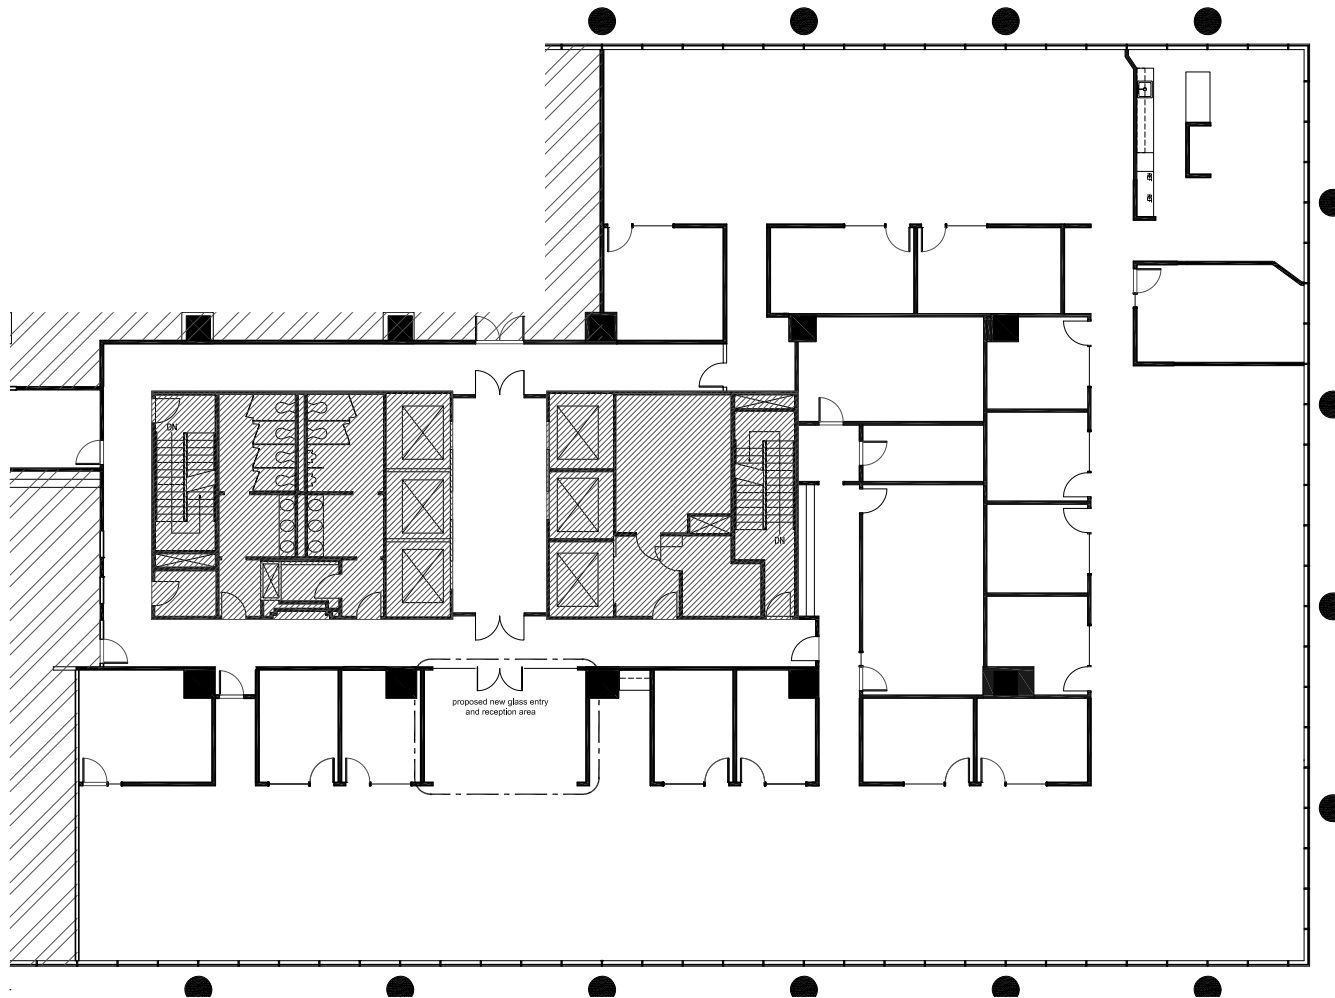

# One MetroCenter at MetWest International

4010 Boy Scout Blvd

10TH FLOOR | SUITE 1000 | 13,311 SF