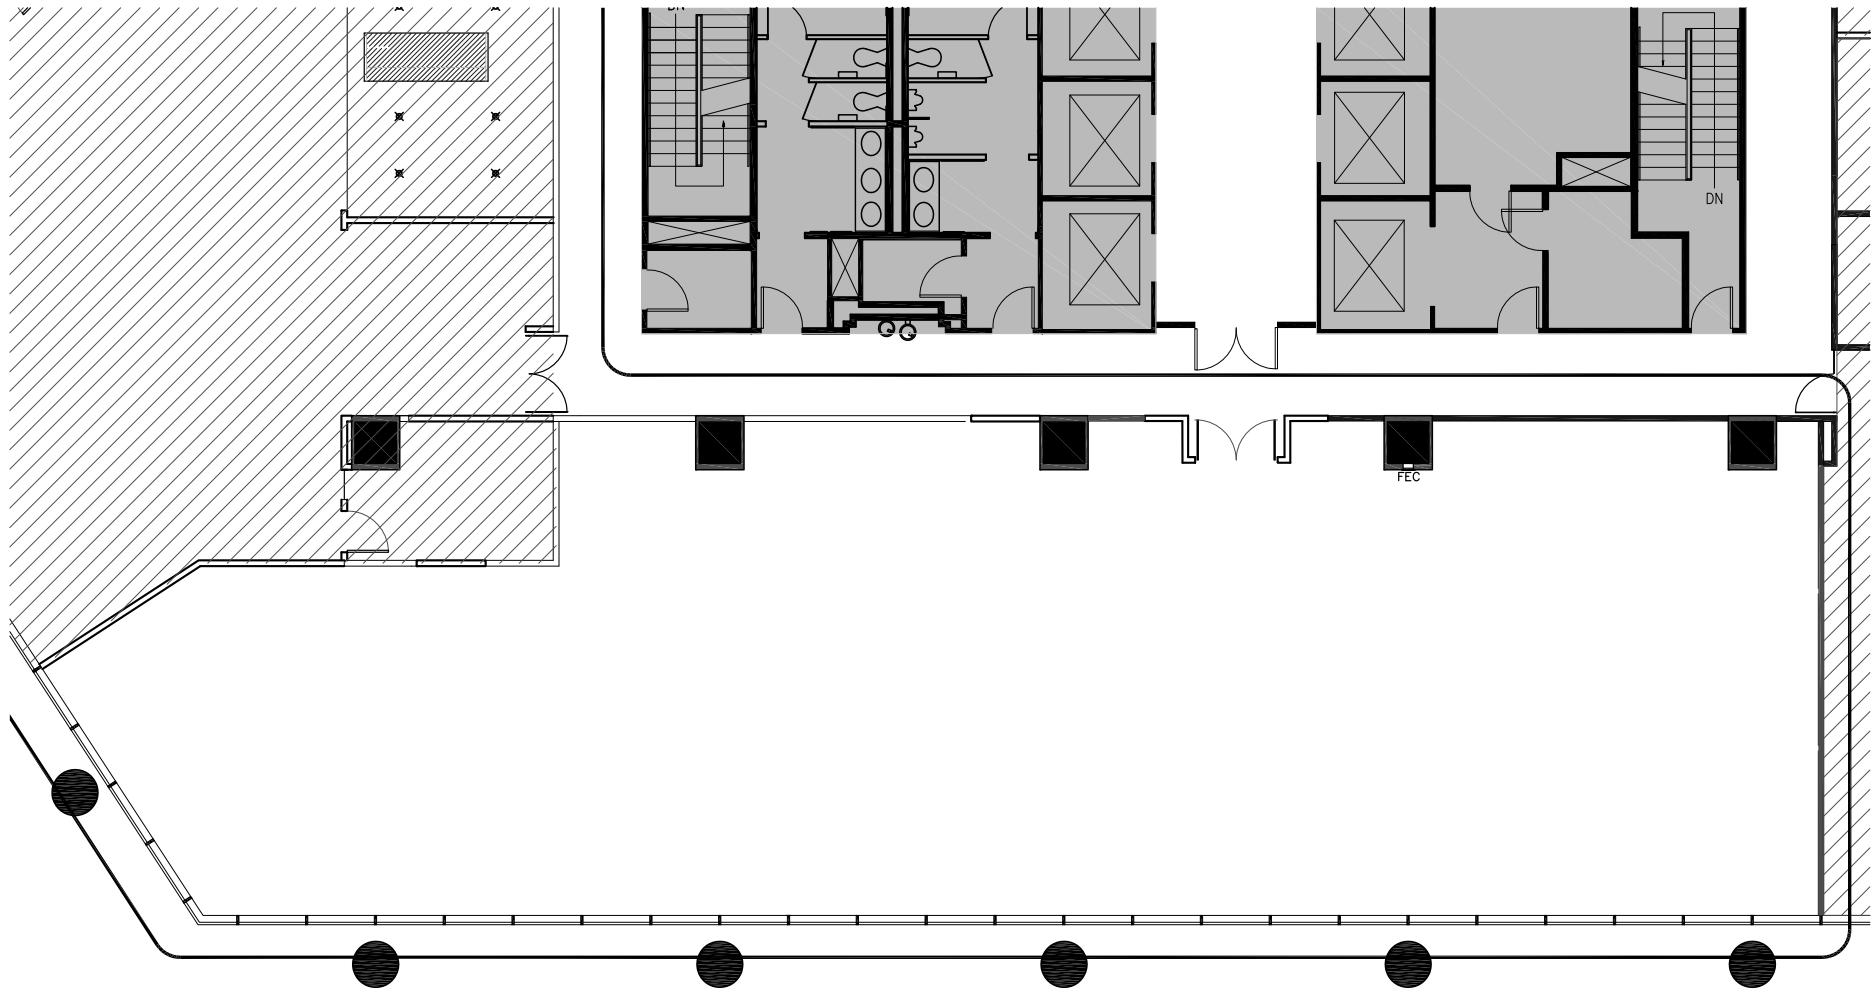

One MetroCenter at MetWest International

4010 Boy Scout Blvd

5TH FLOOR | SUITE 550 | 4,993 SF