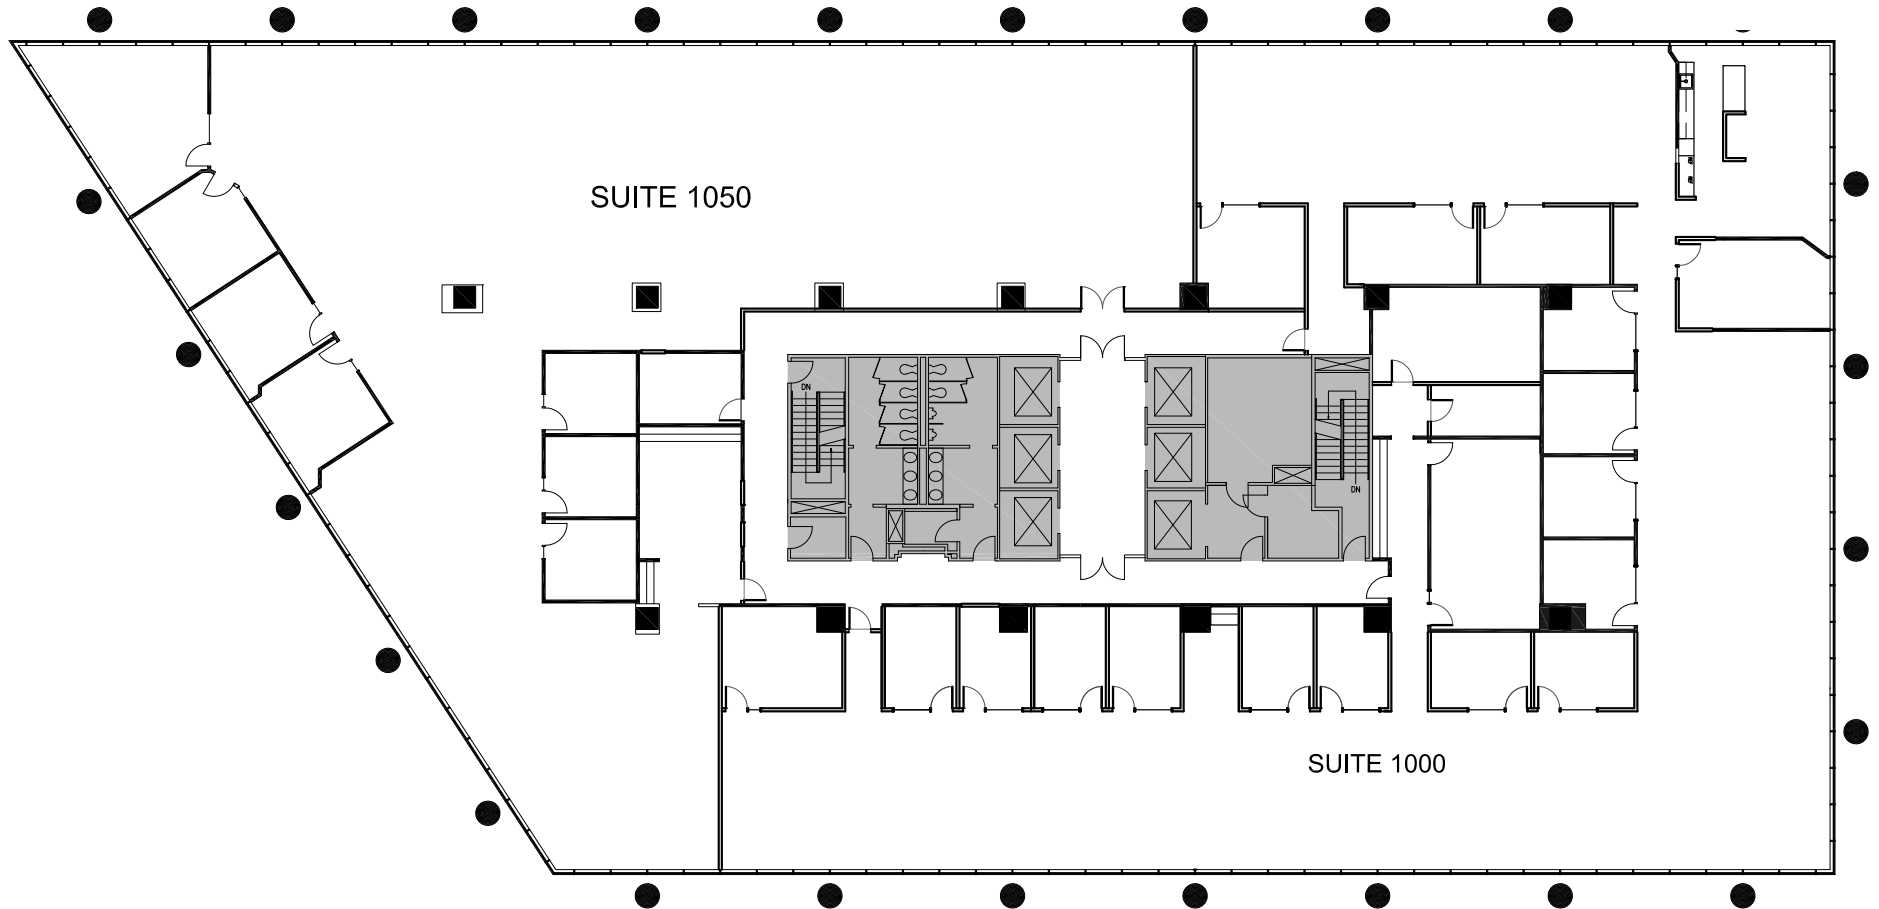

# One MetroCenter at MetWest International

4010 Boy Scout Blvd

**10TH FLOOR | SUITE 1000 & 1050 | 24,325 SF**