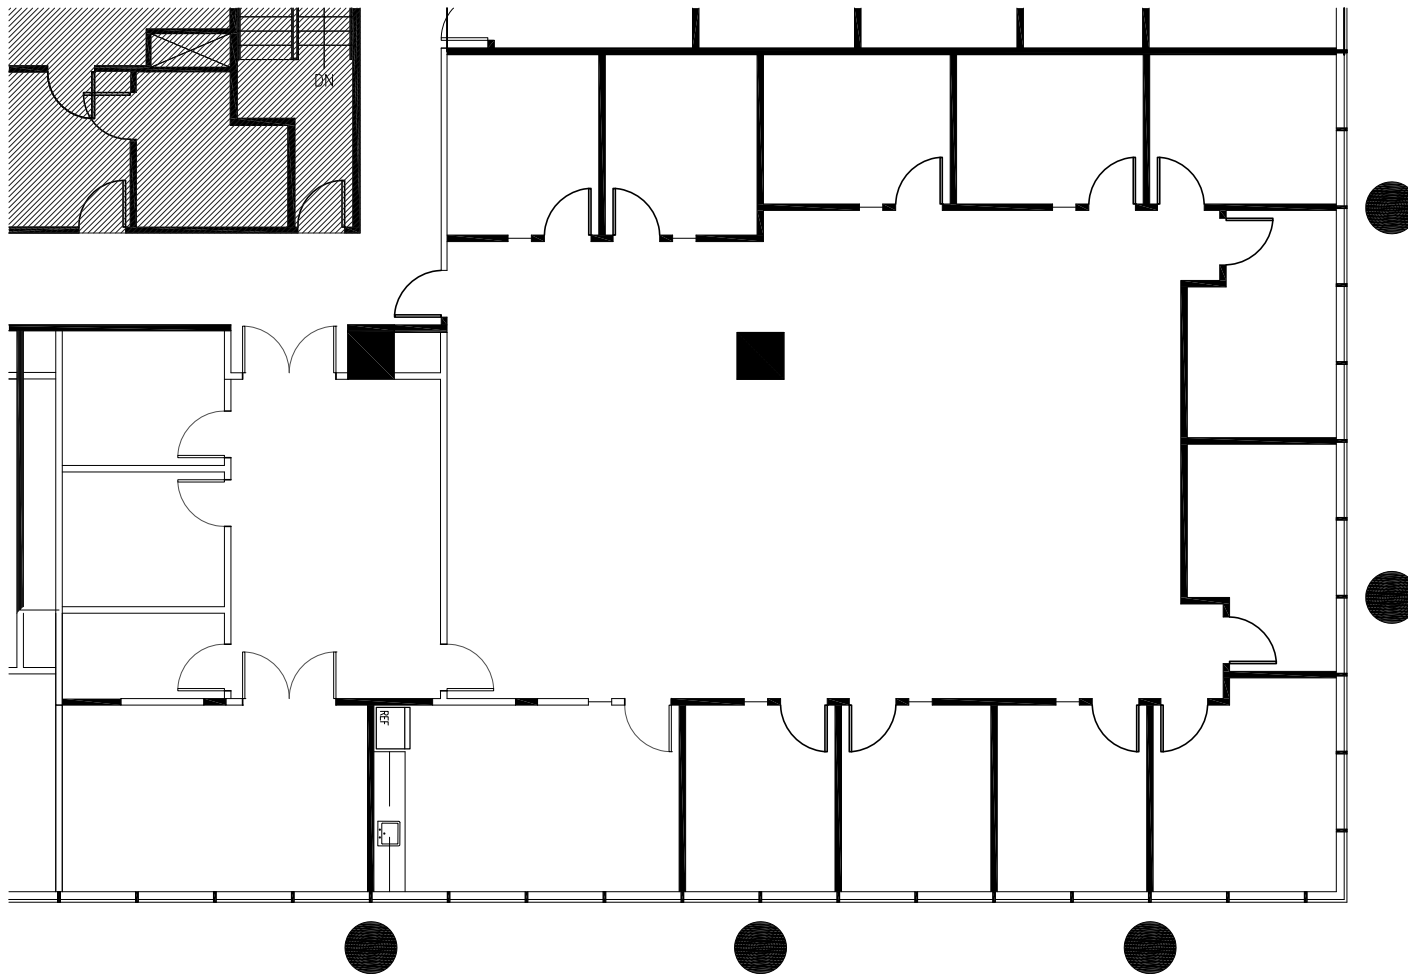

# One MetroCenter at MetWest International

4010 Boy Scout Blvd

**4TH FLOOR | SUITE 400 | 4,664 SF**