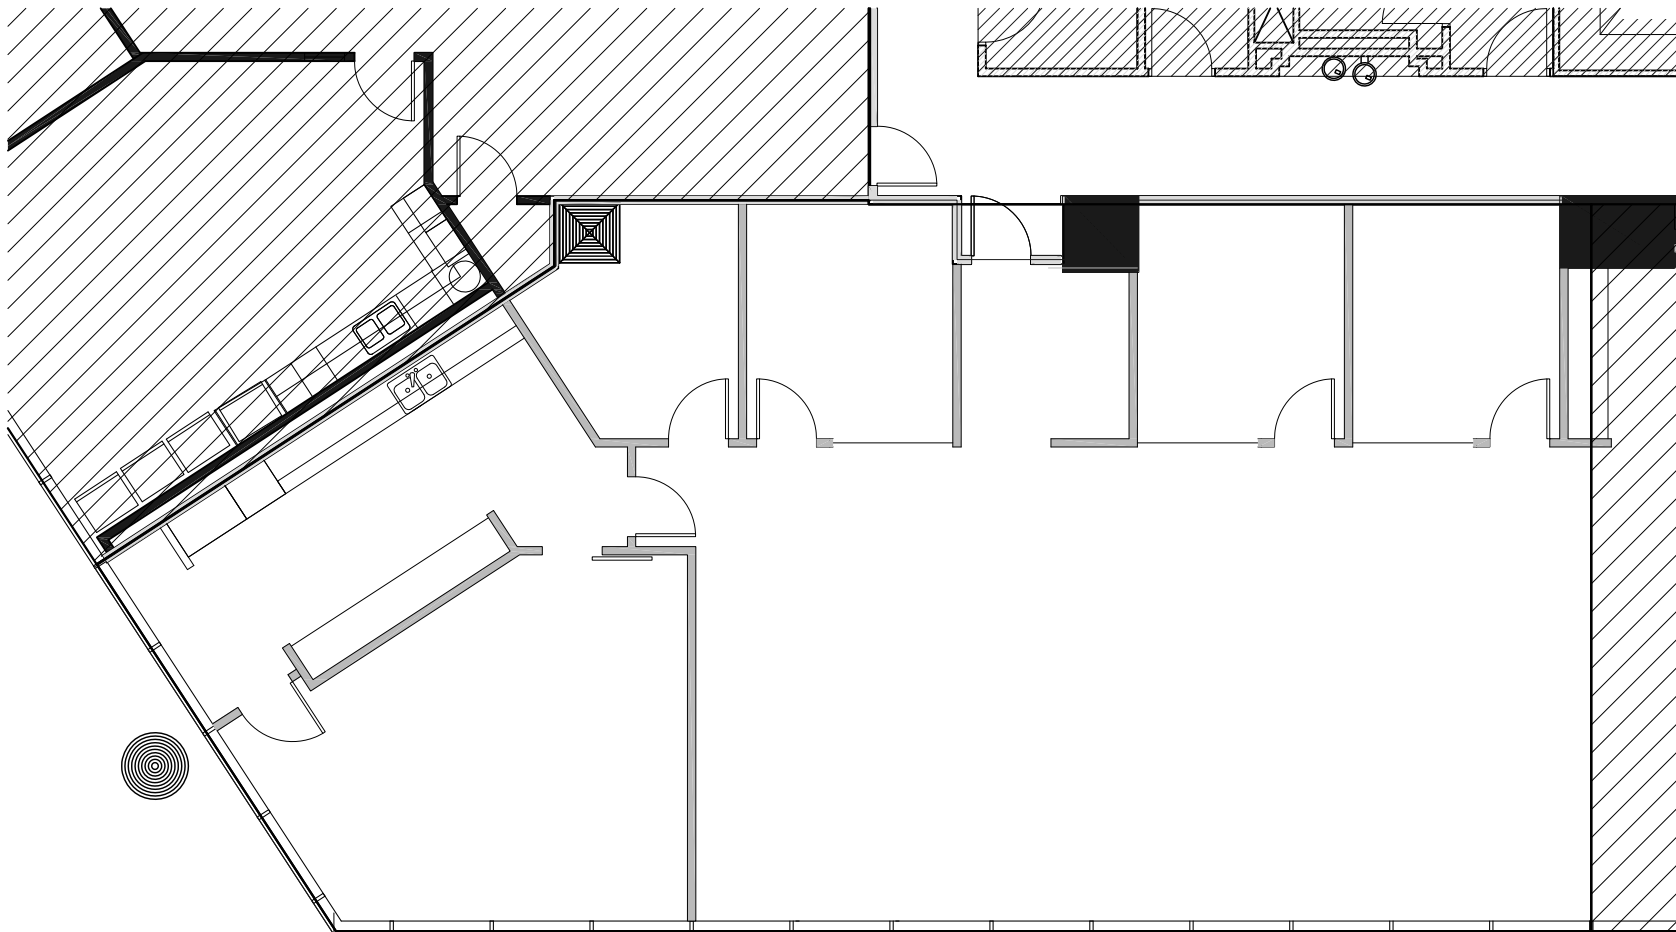

# One MetroCenter at MetWest International

4010 Boy Scout Blvd

**8TH FLOOR | SUITE 875 | 2,713 SF**