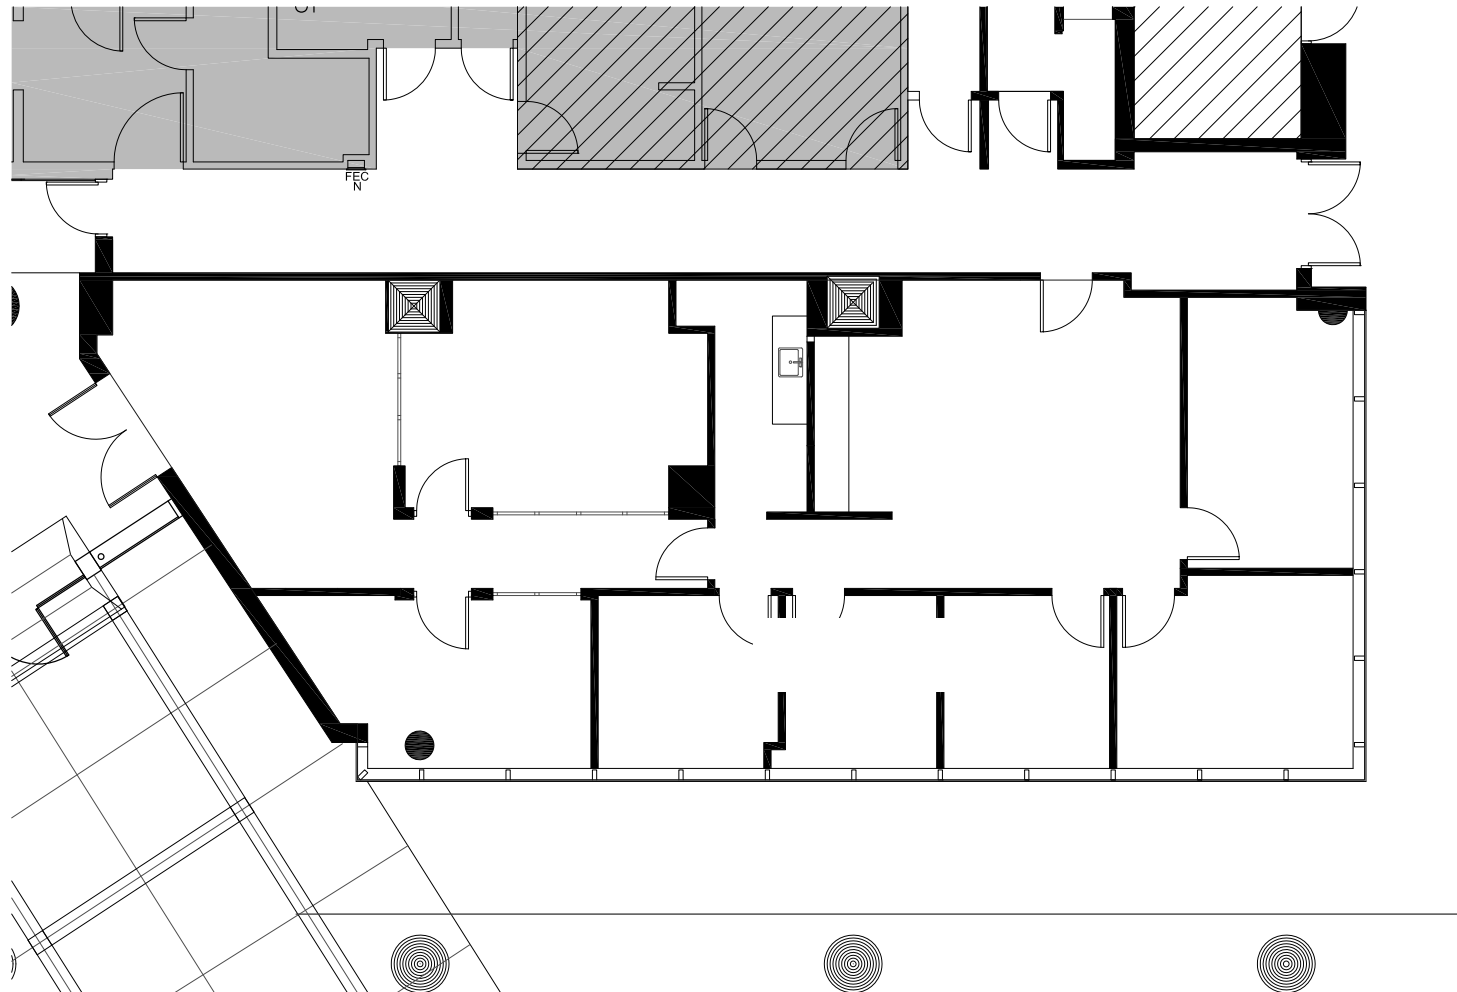

# One MetroCenter at MetWest International

4010 Boy Scout Blvd

**1ST FLOOR | SUITE 150 | 2,215 SF**