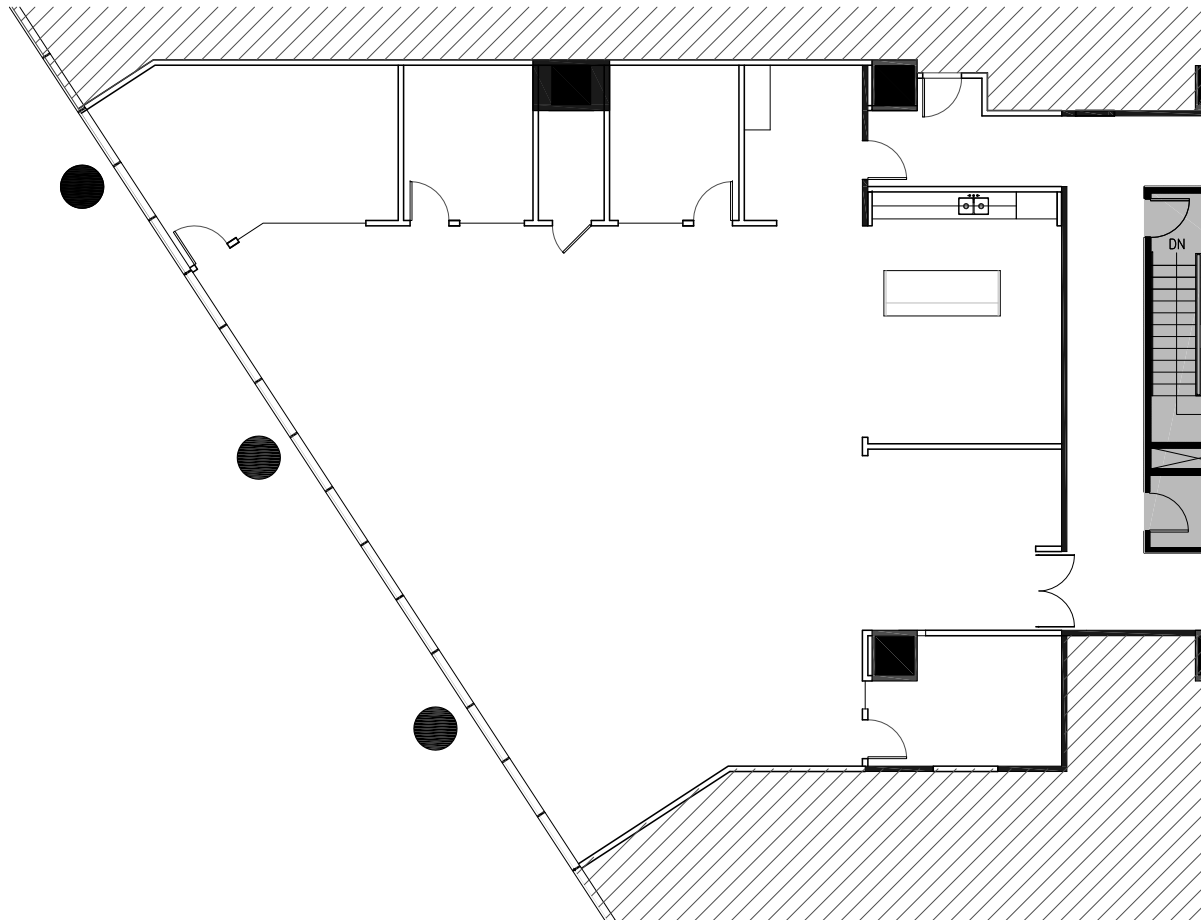

One MetroCenter at MetWest International

4010 Boy Scout Blvd

5TH FLOOR | SUITE 525 | 3,713 SF