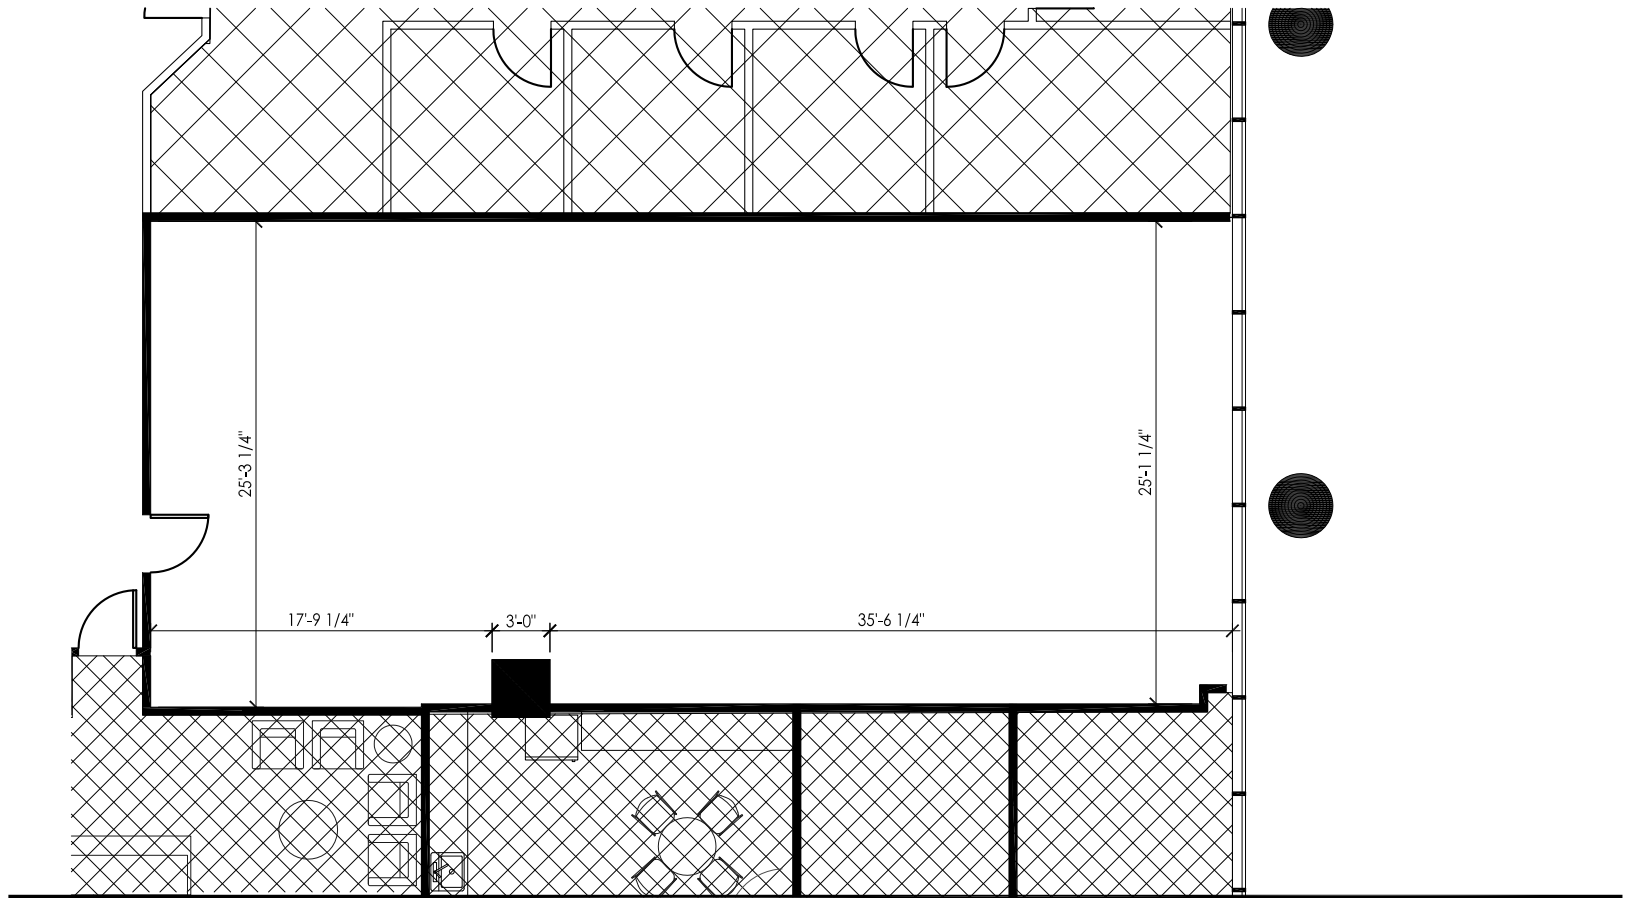

# One MetroCenter at MetWest International

4010 Boy Scout Blvd

**3RD FLOOR | SUITE 360 | 1,672 SF**