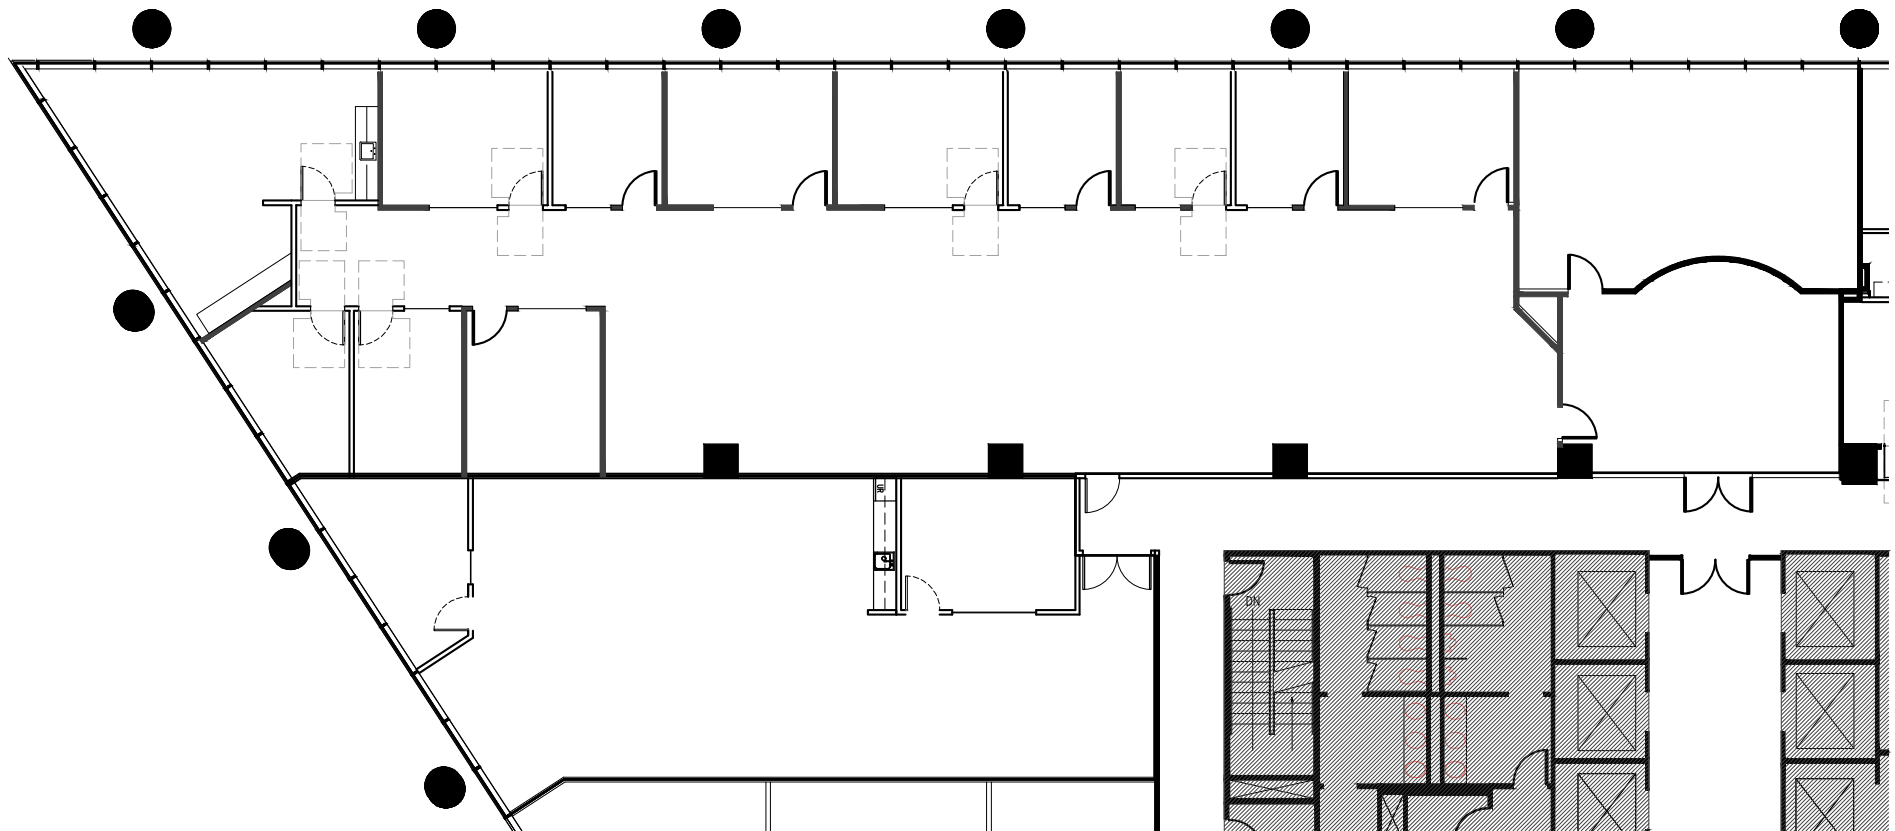

One MetroCenter at MetWest International

4010 Boy Scout Blvd

4TH FLOOR | SUITE 450 & 465 | 8,284 SF