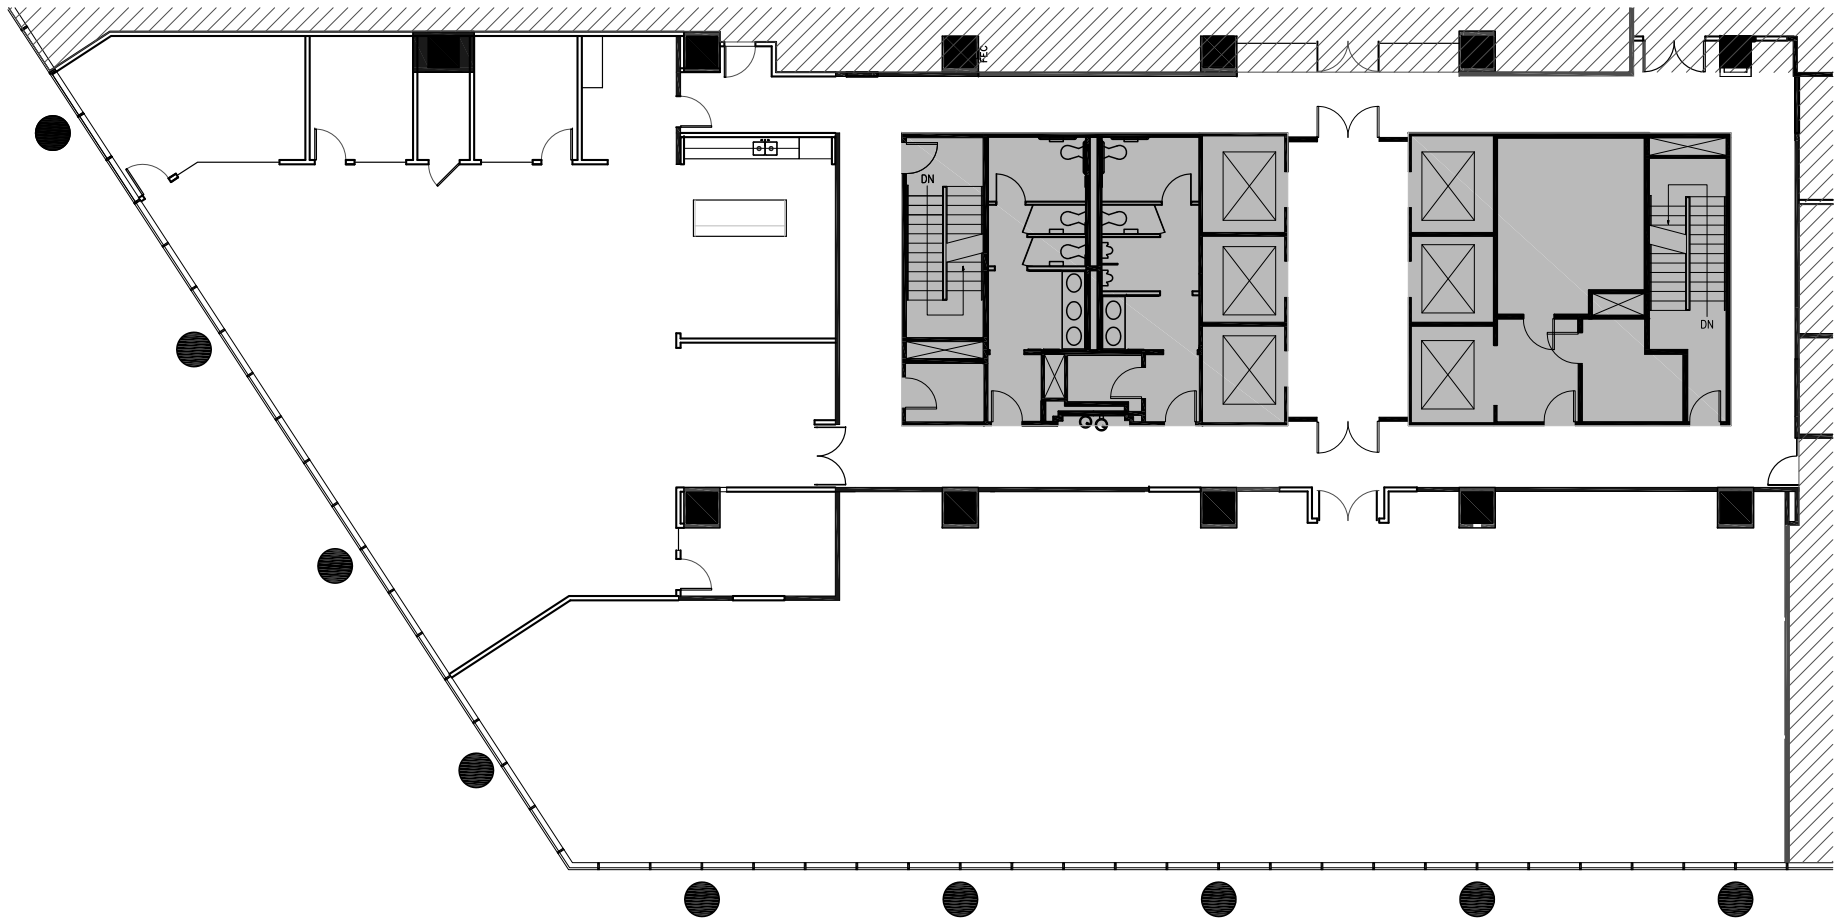

One MetroCenter at MetWest International

4010 Boy Scout Blvd

5TH FLOOR | SUITE 525 & 550 | 8,706 SF