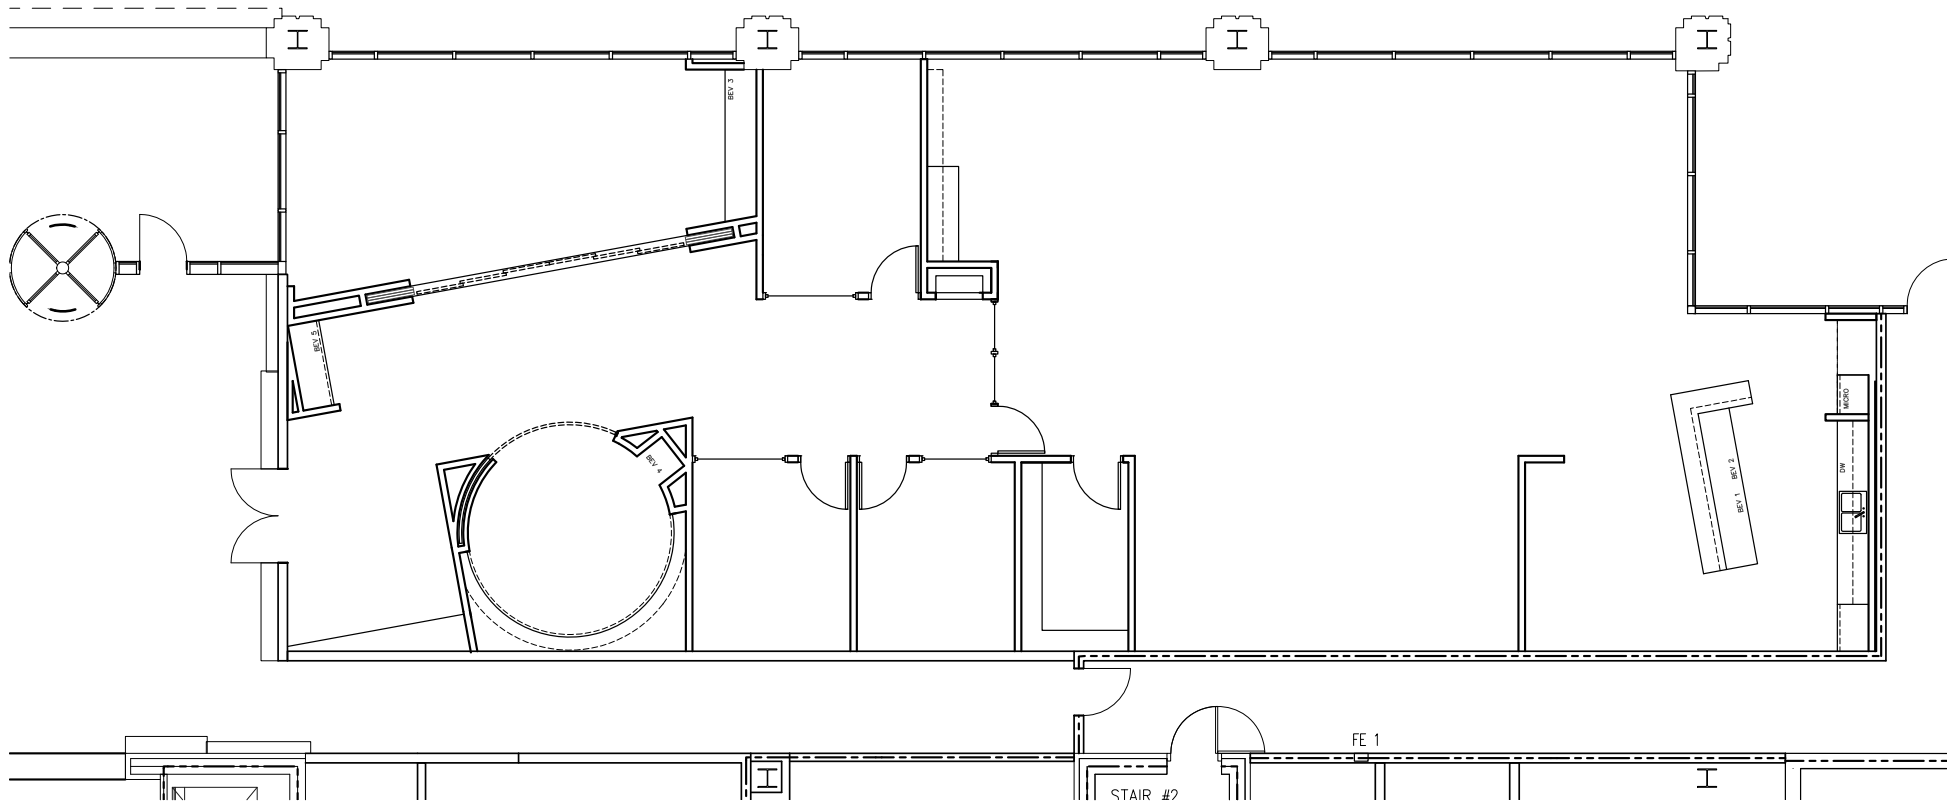

MetWest One

at MetWest International

4030 Boy Scout Blvd

1ST FLOOR | SUITE 100 | 4,345 SF