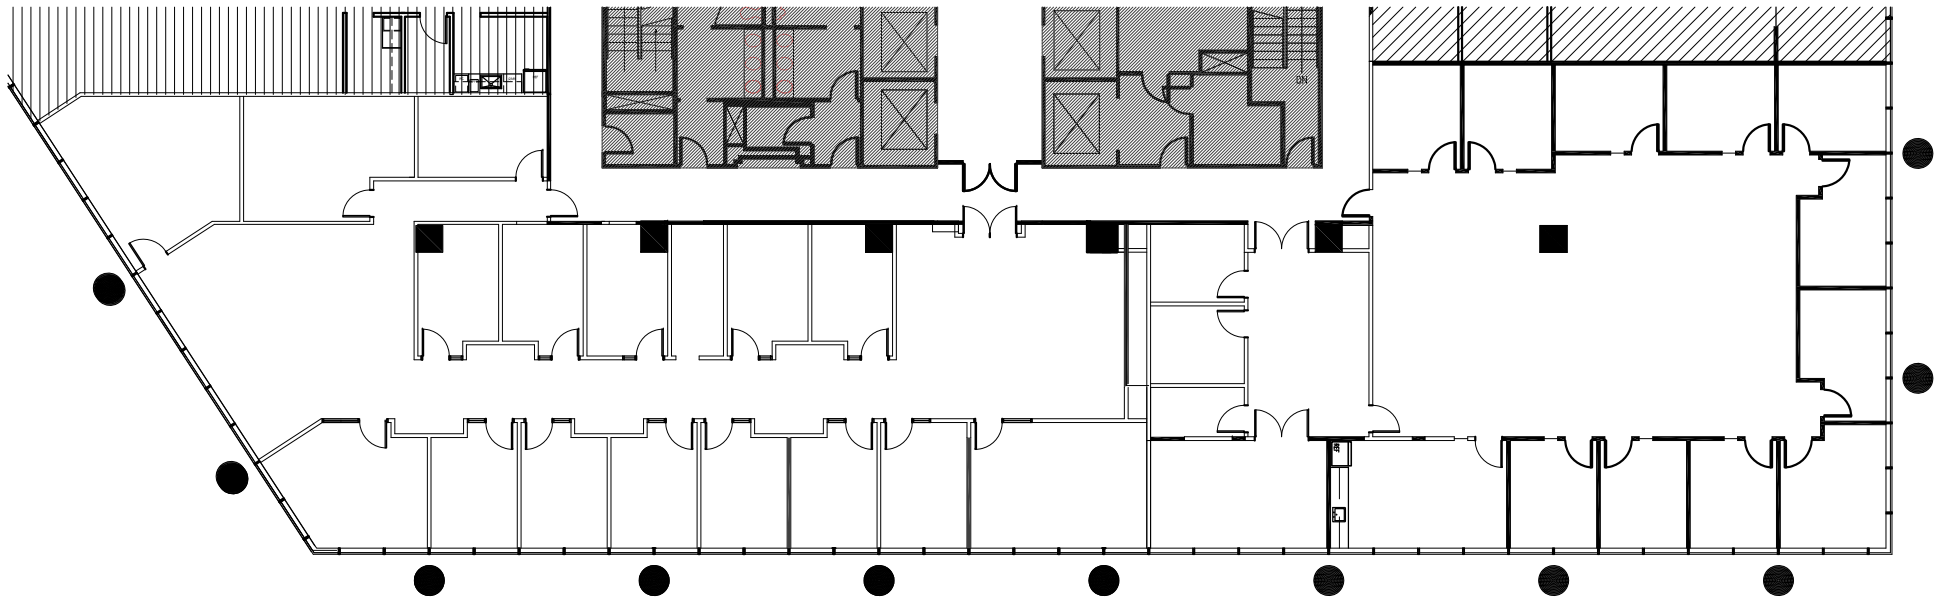

# One MetroCenter at MetWest International

4010 Boy Scout Blvd

**4TH FLOOR | SUITE 400 & 475 | 9,967 SF**