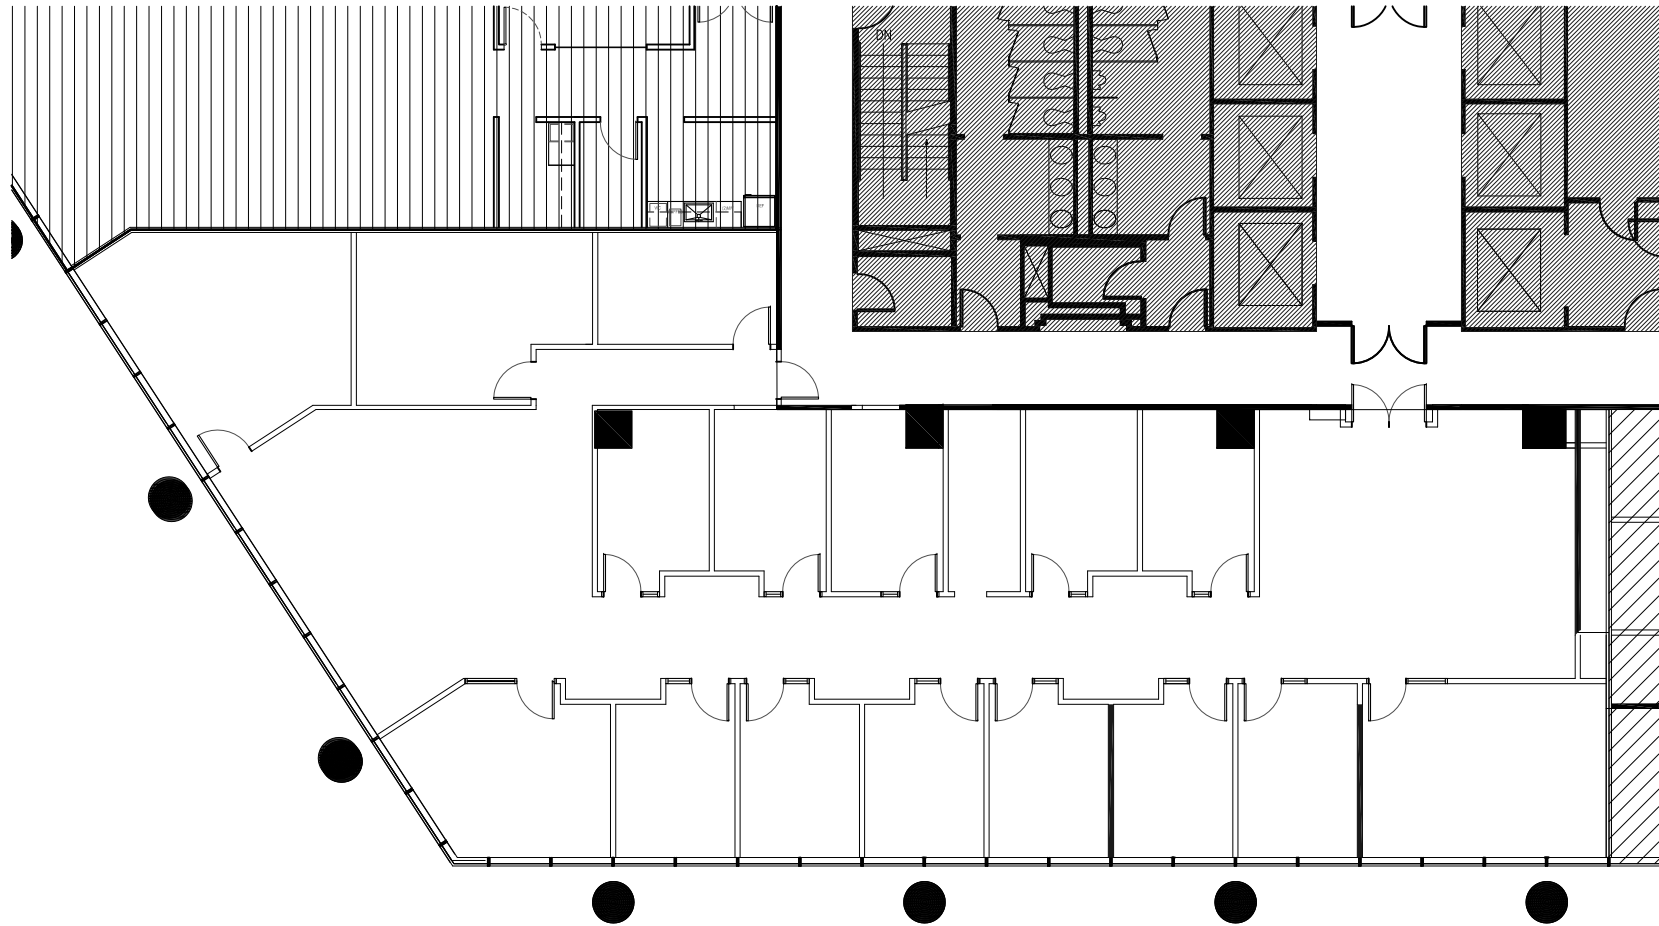

One MetroCenter at MetWest International

4010 Boy Scout Blvd

4TH FLOOR | SUITE 475 | 5,303 SF