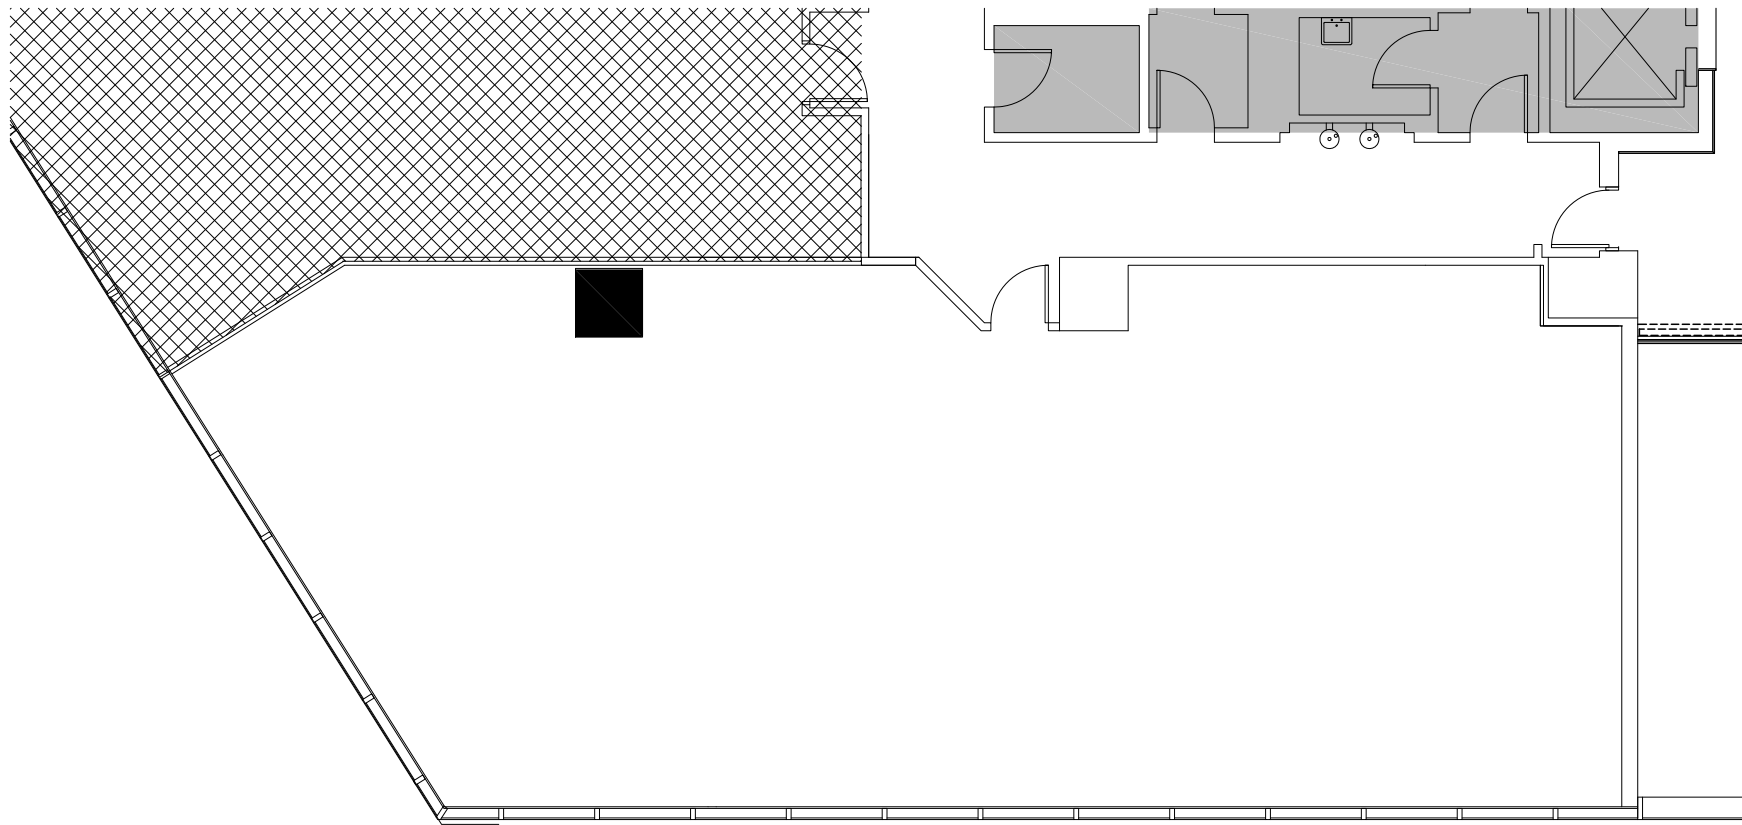

One MetroCenter at MetWest International

4010 Boy Scout Blvd

2ND FLOOR | SUITE 275 | 2,296 SF