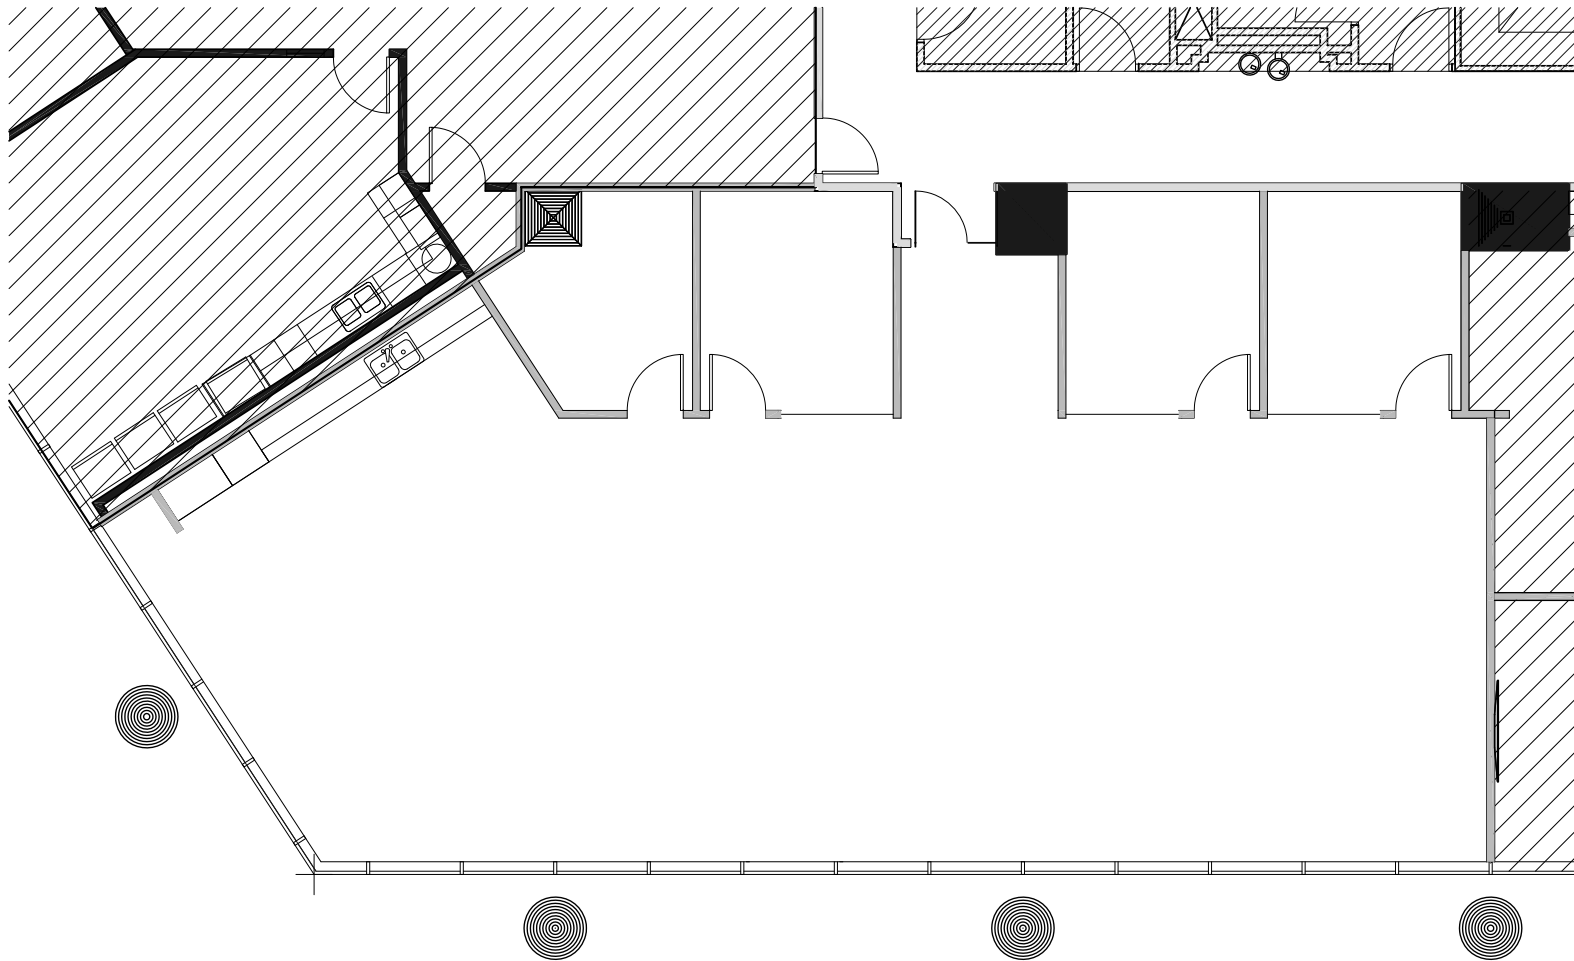

One MetroCenter at MetWest International

4010 Boy Scout Blvd

8TH FLOOR | SUITE 875 | 2,713 SF