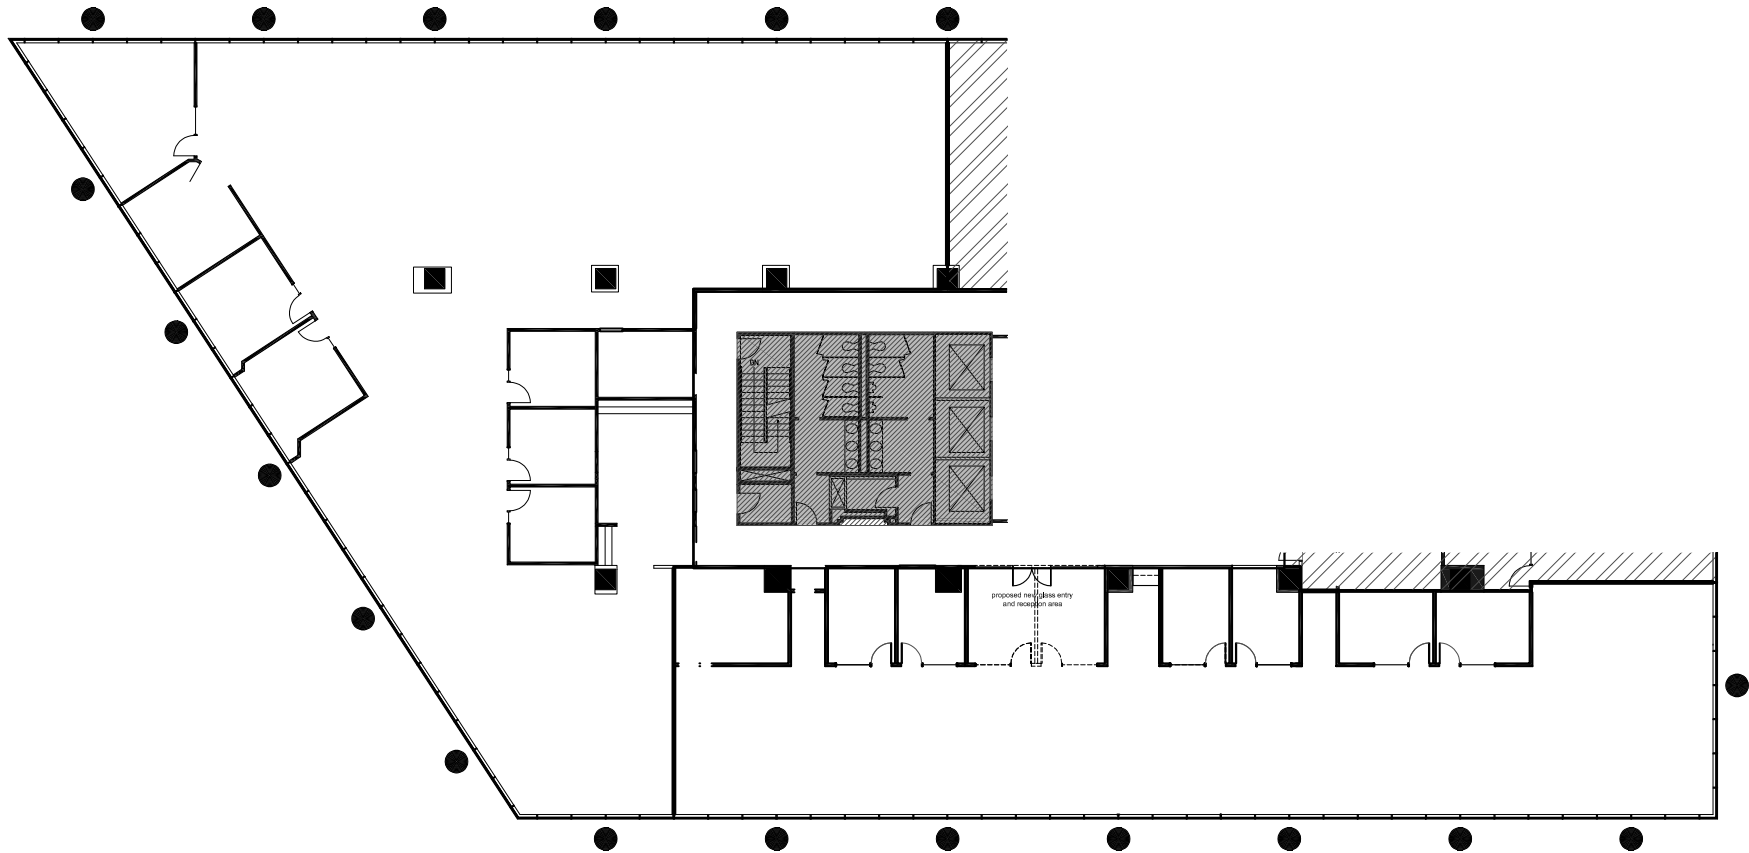

One MetroCenter at MetWest International

4010 Boy Scout Blvd

10TH FLOOR | SUITE 1000 | 15,920 SF