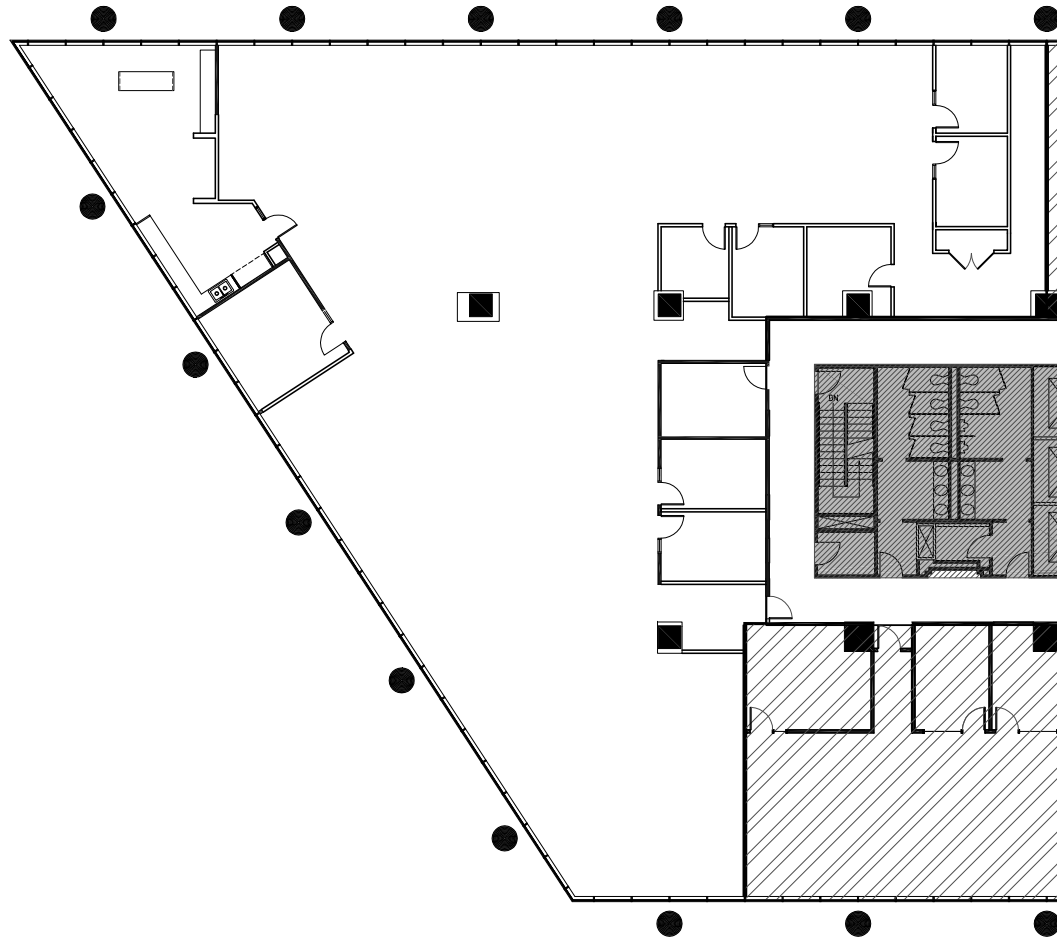

One MetroCenter at MetWest International

4010 Boy Scout Blvd

10TH FLOOR | SUITE 1050 | 9,691 SF