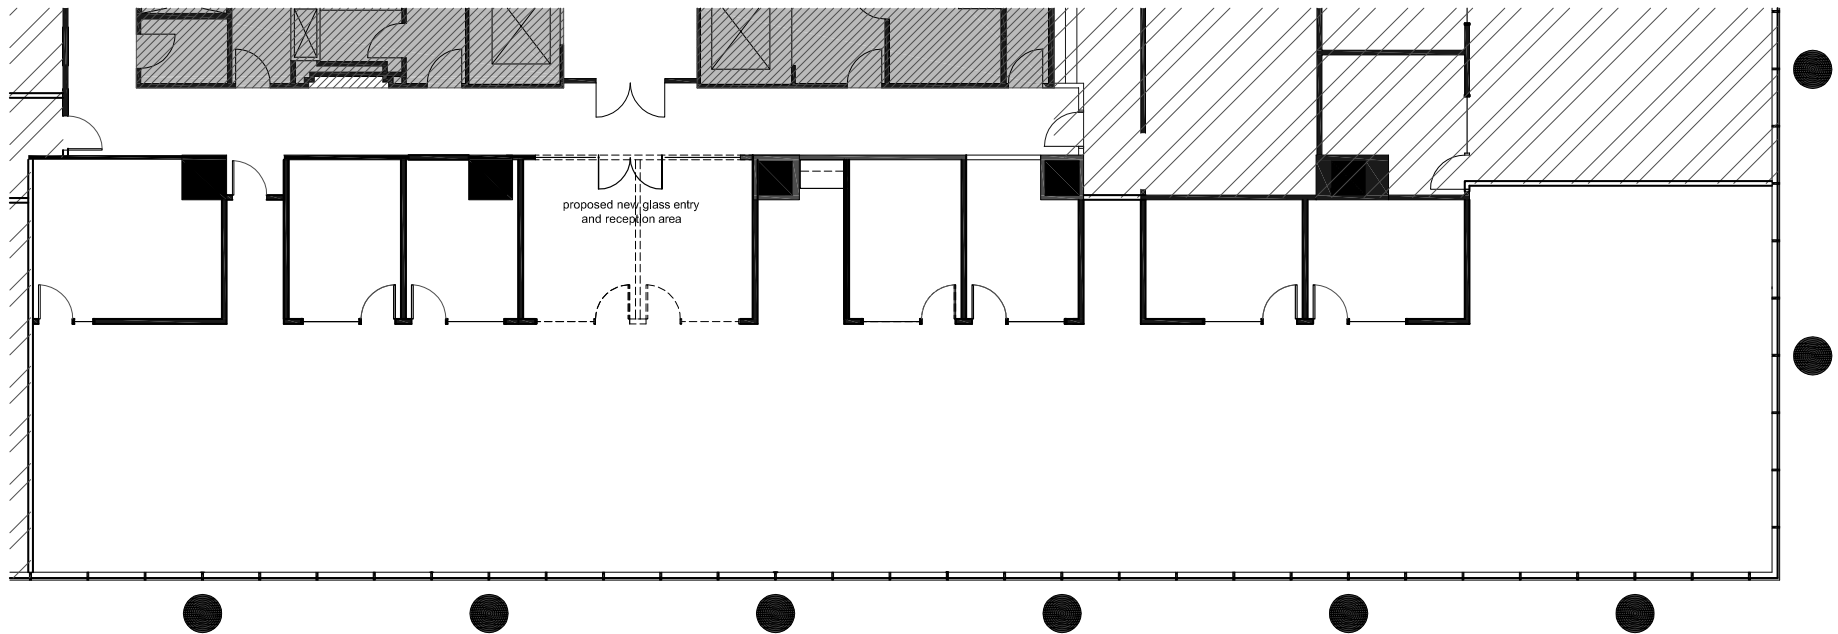

# One MetroCenter at MetWest International

4010 Boy Scout Blvd

**10TH FLOOR | SUITE 1075 | 6,230 SF**