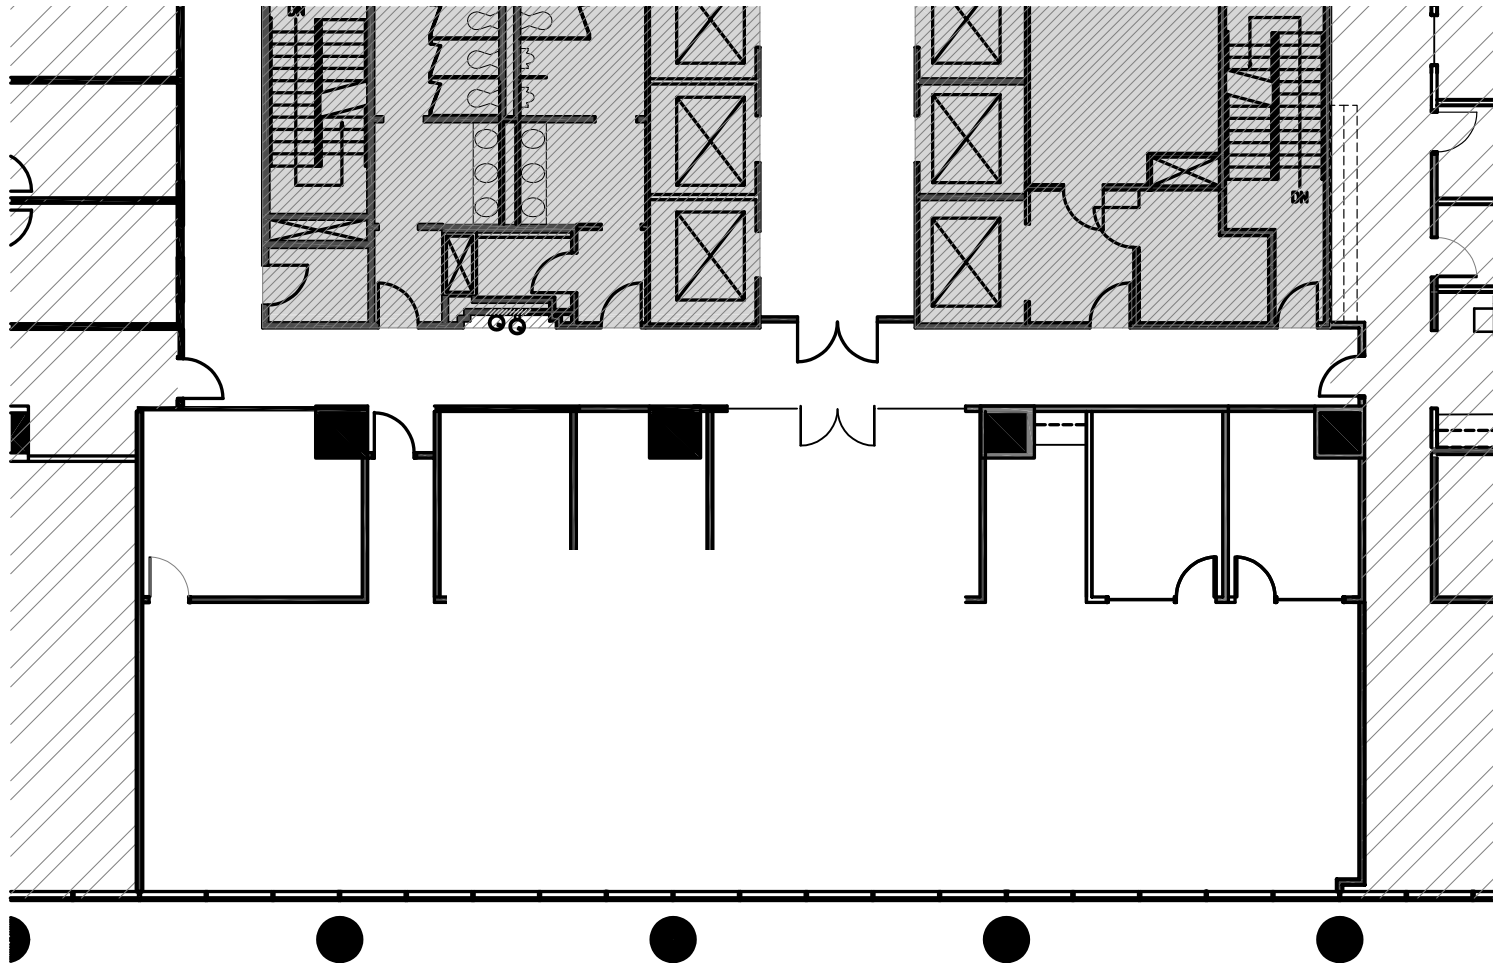

One MetroCenter at MetWest International

4010 Boy Scout Blvd

10TH FLOOR | SUITE 1075 | 3,915 SF