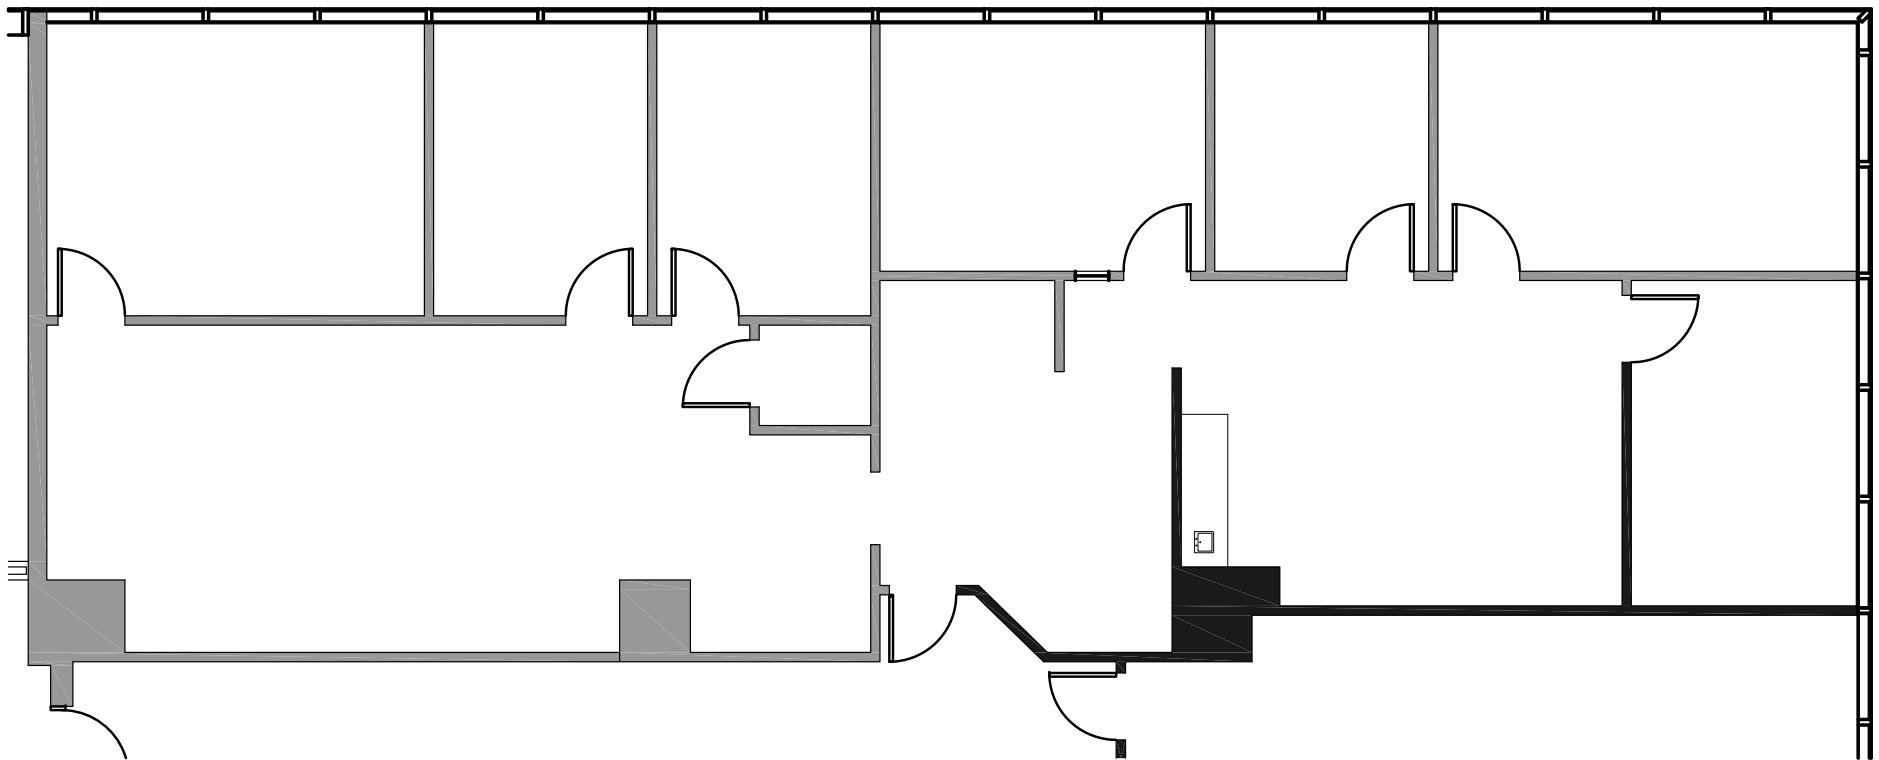

One MetroCenter at MetWest International

4010 Boy Scout Blvd

2ND FLOOR | SUITE 280 | 2,723 SF