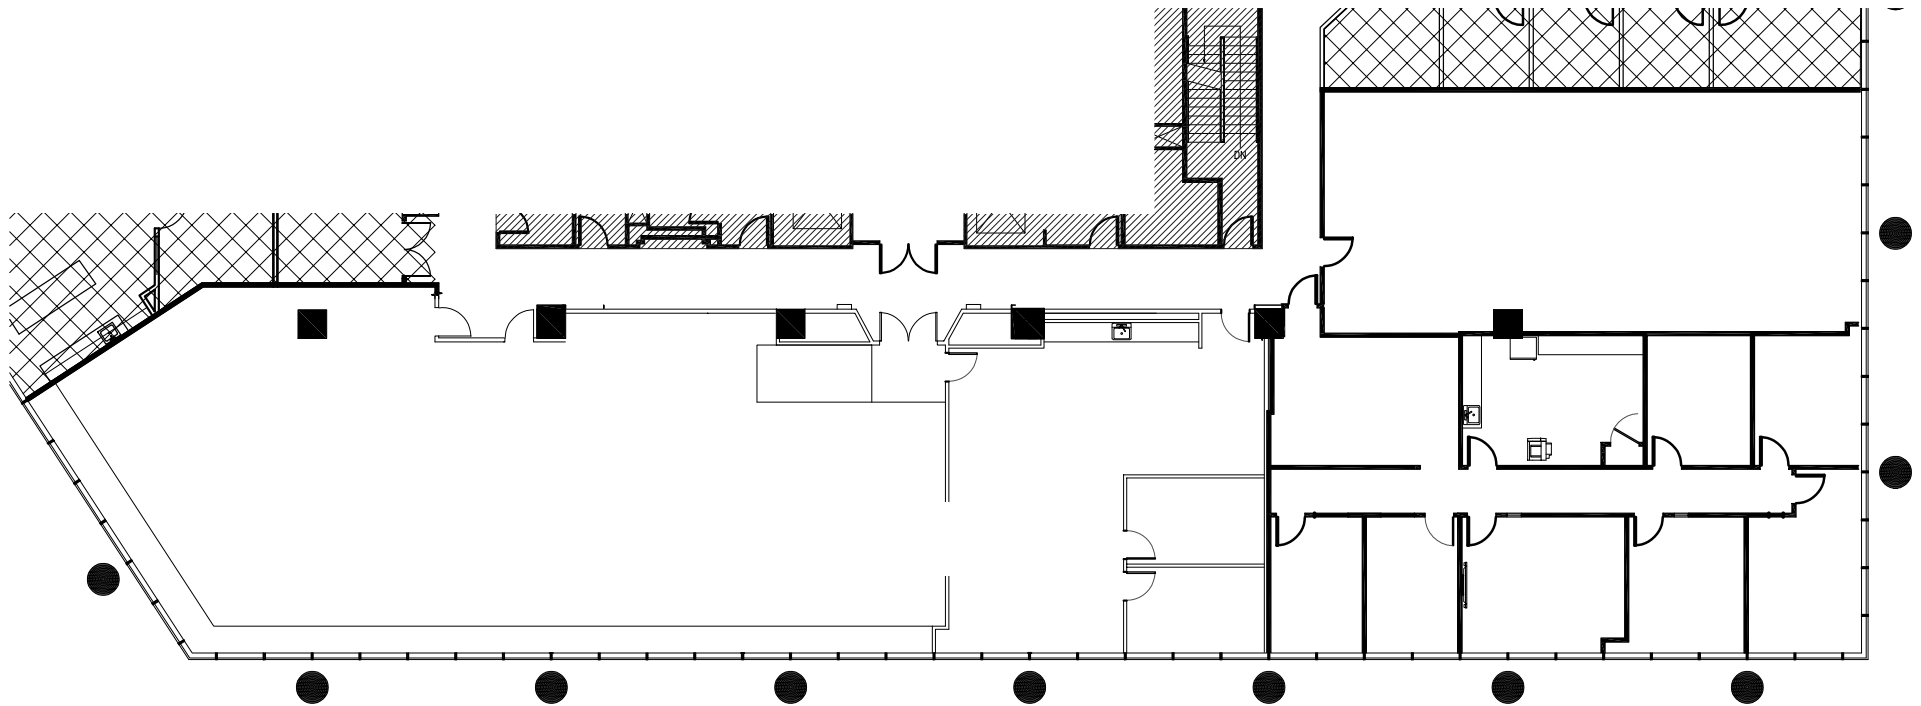

One MetroCenter at MetWest International

4010 Boy Scout Blvd

3RD FLOOR | SUITE 350-355-360 | 8,985 SF