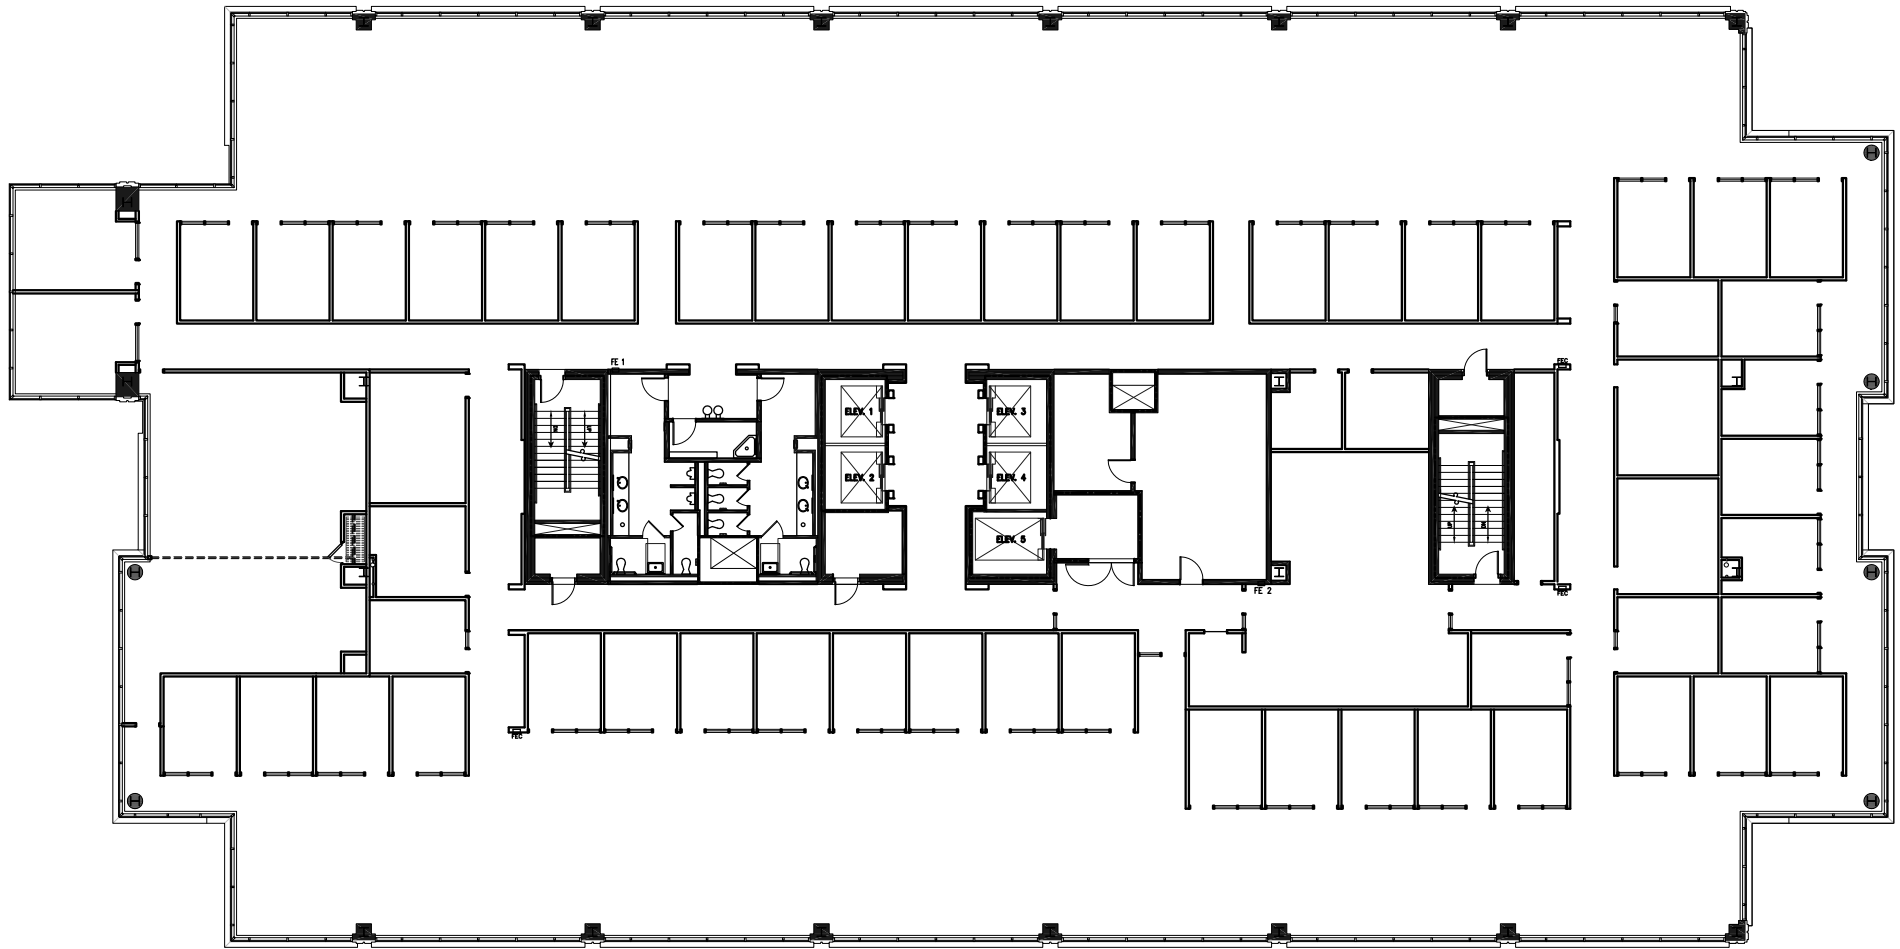

MetWest One

at MetWest International

4030 Boy Scout Blvd

6TH FLOOR | SUITE 600 | 27,728 SF